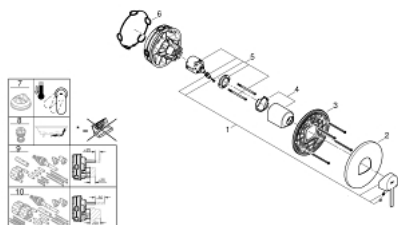

## 24 059 003 GROHE PLUS SINGLE-LEVER SHOWER MIXER

### PRODUCT DESCRIPTION

- Tyc: Chrome
- trim set for GROHE Rapido SmartBox (35 600/35 604)
- GROHE SilkMove 46 mm ceramic cartridge
- GROHE LongLife finish
- GROHE FastFixation escutcheon with covered shaft sealing and covered fixing
- metal escutcheon, retroactively 6° adjustable
- metal lever
- flow performance: outlet B or C = 30 l/min
- without rough-in set (sold separately)

### SPARE PARTS

- 1: Lever (Spare part-nr. 48496000)
- 2: Escutcheon (Spare part-nr. 49116000)
- 3: Mounting plate (Spare part-nr. 48441000)
- 4: Cap (Spare part-nr. 48495000)
- 5: Cartridge (Spare part-nr. 46048000)
- 6: Seal (Spare part-nr. 48360000)
- 7: Temperature limiter (Spare part-nr. 46375000)\*
- 8: Backflow protection combination (EN1717) (Spare part-nr. 14055000)\*
- 9: Universal extension set single-lever mixers, 25 mm (Spare part-nr. 14056000)\*
- 10: Universal extension set single-lever mixers, 50 mm (Spare part-nr. 14057000)\*