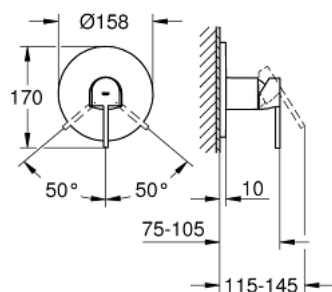

## 24 059 003 GROHE PLUS SINGLE-LEVER SHOWER MIXER

### PRODUCT DESCRIPTION

- Tyc: Chrome
- trim set for GROHE Rapido SmartBox (35 600/35 604)
- GROHE SilkMove 46 mm ceramic cartridge
- GROHE LongLife finish
- GROHE FastFixation escutcheon with covered shaft sealing and covered fixing
- metal escutcheon, retroactively 6° adjustable
- metal lever
- flow performance: outlet B or C = 30 l/min
- without rough-in set (sold separately)

### SPARE PARTS

- 1: Lever (Spare part-nr. 48496000)
- 2: Escutcheon (Spare part-nr. 49116000)
- 3: Mounting plate (Spare part-nr. 48441000)
- 4: Cap (Spare part-nr. 48495000)
- 5: Cartridge (Spare part-nr. 46048000)
- 6: Seal (Spare part-nr. 48360000)
- 7: Temperature limiter (Spare part-nr. 46375000)\*
- 8: Backflow protection combination (EN1717) (Spare part-nr. 14055000)\*
- 9: Universal extension set single-lever mixers, 25 mm (Spare part-nr. 14056000)\*
- 10: Universal extension set single-lever mixers, 50 mm (Spare part-nr. 14057000)\*