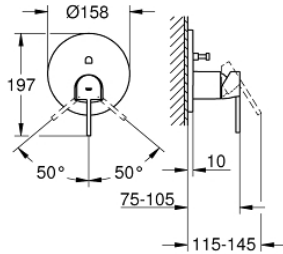

24 060 003 GROHE PLUS SINGLE-LEVER MIXER WITH 2-WAY DIVERTER

PRODUCT DESCRIPTION

- Colour: chrome
- trim set for GROHE Rapido SmartBox (35 600/35 604)
- GROHE SilkMove 46 mm ceramic cartridge
- GROHE LongLife finish
- GROHE FastFixation escutcheon with covered shaft sealing and covered fixing
- metal escutcheon, retroactively 6° adjustable
- metal lever
- automatic 2-way diverter
- flow performance: outlet B = 27 l/min, outlet C = 27 l/min
- without roughing-in set

24 060 003 GROHE PLUS SINGLE-LEVER MIXER WITH 2-WAY DIVERTER

SPARE PARTS

- 1: lever (Spare part-nr. 48496000)
 - 2: escutcheon (Spare part-nr. 49118000)
 - 3: Mounting plate (Spare part-nr. 48438000)
 - 4: cap (Spare part-nr. 48495000)
 - 5: Diverter (Spare part-nr. 48442000)
 - 6: Cartridge (Spare part-nr. 46048000)
 - 7: Non-return valve (Spare part-nr. 49085000)
 - 8: Sealing washer (Spare part-nr. 48360000)
 - 9: Temperature limiter (Spare part-nr. 46375000)*
 - 10: Backflow protection combination (DIN-EN1717) (Spare part-nr. 14055000)*
 - 11: Universal extension set single-lever mixers, 25 mm (Spare part-nr. 1405600)*
 - 12: Universal extension set single-lever mixers, 50 mm (Spare part-nr. 1405700)*
- * Optional accessories