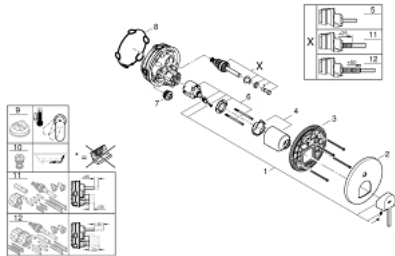

24 060 003 GROHE PLUS SINGLE-LEVER MIXER WITH 2-WAY DIVERTER

PRODUCT DESCRIPTION

- Colour: chrome
- trim set for GROHE Rapido SmartBox (35 600/35 604)
- GROHE SilkMove 46 mm ceramic cartridge
- GROHE LongLife finish
- GROHE FastFixation escutcheon with covered shaft sealing and covered fixing
- metal escutcheon, retroactively 6° adjustable
- metal lever
- automatic 2-way diverter
- flow performance: outlet B = 27 l/min, outlet C = 27 l/min
- without roughing-in set

24 060 003 GROHE PLUS SINGLE-LEVER MIXER WITH 2-WAY DIVERTER

SPARE PARTS

- 1: lever (Spare part-nr. 48496000)
 - 2: escutcheon (Spare part-nr. 49118000)
 - 3: Mounting plate (Spare part-nr. 48438000)
 - 4: cap (Spare part-nr. 48495000)
 - 5: Diverter (Spare part-nr. 48442000)
 - 6: Cartridge (Spare part-nr. 46048000)
 - 7: Non-return valve (Spare part-nr. 49085000)
 - 8: Sealing washer (Spare part-nr. 48360000)
 - 9: Temperature limiter (Spare part-nr. 46375000)*
 - 10: Backflow protection combination (DIN-EN1717) (Spare part-nr. 14055000)*
 - 11: Universal extension set single-lever mixers, 25 mm (Spare part-nr. 1405600)*
 - 12: Universal extension set single-lever mixers, 50 mm (Spare part-nr. 1405700)*
- * Optional accessories