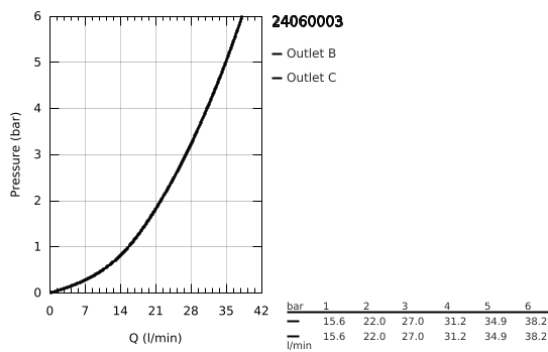

24 060 003 GROHE PLUS SINGLE-LEVER MIXER WITH 2-WAY DIVERTER

PRODUCT DESCRIPTION

- Colour: chrome
- trim set for GROHE Rapido SmartBox (35 600/35 604)
- GROHE SilkMove 46 mm ceramic cartridge
- GROHE LongLife finish
- GROHE FastFixation escutcheon with covered shaft sealing and covered fixing
- metal escutcheon, retroactively 6° adjustable
- metal lever
- automatic 2-way diverter
- flow performance: outlet B = 27 l/min, outlet C = 27 l/min
- without roughing-in set

24 060 003 GROHE PLUS SINGLE-LEVER MIXER WITH 2-WAY DIVERTER

SPARE PARTS

- 1: lever (Spare part-nr. 48496000)
 - 2: escutcheon (Spare part-nr. 49118000)
 - 3: Mounting plate (Spare part-nr. 48438000)
 - 4: cap (Spare part-nr. 48495000)
 - 5: Diverter (Spare part-nr. 48442000)
 - 6: Cartridge (Spare part-nr. 46048000)
 - 7: Non-return valve (Spare part-nr. 49085000)
 - 8: Sealing washer (Spare part-nr. 48360000)
 - 9: Temperature limiter (Spare part-nr. 46375000)*
 - 10: Backflow protection combination (DIN-EN1717) (Spare part-nr. 14055000)*
 - 11: Universal extension set single-lever mixers, 25 mm (Spare part-nr. 1405600)*
 - 12: Universal extension set single-lever mixers, 50 mm (Spare part-nr. 1405700)*
- * Optional accessories