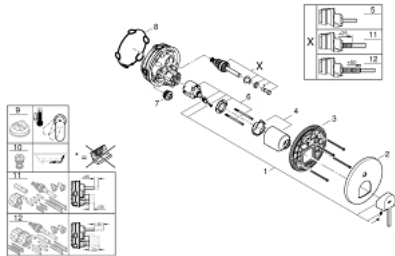

24 060 003 GROHE PLUS SINGLE-LEVER MIXER WITH 2-WAY DIVERTER

PRODUCT DESCRIPTION

- Tyc: Chrome
- trim set for GROHE Rapido SmartBox (35 600/35 604)
- GROHE SilkMove 46 mm ceramic cartridge
- GROHE LongLife finish
- GROHE FastFixation escutcheon with covered shaft sealing and covered fixing
- metal escutcheon, retroactively 6° adjustable
- metal lever
- automatic 2-way diverter
- flow performance: outlet B = 27 l/min, outlet C = 27 l/min
- without rough-in set (sold separately)

24 060 003 GROHE PLUS SINGLE-LEVER MIXER WITH 2-WAY DIVERTER

SPARE PARTS

- 1: lever (Spare part-nr. 48496000)
 - 2: escutcheon (Spare part-nr. 49118000)
 - 3: Mounting plate (Spare part-nr. 48438000)
 - 4: cap (Spare part-nr. 48495000)
 - 5: Diverter (Spare part-nr. 48442000)
 - 6: Cartridge (Spare part-nr. 46048000)
 - 7: Non-return valve (Spare part-nr. 49085000)
 - 8: Seal (Spare part-nr. 48360000)
 - 9: Temperature limiter (Spare part-nr. 46375000)*
 - 10: Backflow protection combination (EN1717) (Spare part-nr. 14055000)*
 - 11: Universal extension set single-lever mixers, 25 mm (Spare part-nr. 14056000)*
 - 12: Universal extension set single-lever mixers, 50 mm (Spare part-nr. 14057000)*
- * Optional accessories