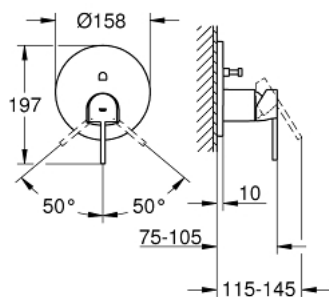

24 060 003 GROHE PLUS SINGLE-LEVER MIXER WITH 2-WAY DIVERTER

PRODUCT DESCRIPTION

- Tyc: Chrome
- trim set for GROHE Rapido SmartBox (35 600/35 604)
- GROHE SilkMove 46 mm ceramic cartridge
- GROHE LongLife finish
- GROHE FastFixation escutcheon with covered shaft sealing and covered fixing
- metal escutcheon, retroactively 6° adjustable
- metal lever
- automatic 2-way diverter
- flow performance: outlet B = 27 l/min, outlet C = 27 l/min
- without rough-in set (sold separately)

24 060 003 GROHE PLUS SINGLE-LEVER MIXER WITH 2-WAY DIVERTER

SPARE PARTS

- 1: lever (Spare part-nr. 48496000)
 - 2: escutcheon (Spare part-nr. 49118000)
 - 3: Mounting plate (Spare part-nr. 48438000)
 - 4: cap (Spare part-nr. 48495000)
 - 5: Diverter (Spare part-nr. 48442000)
 - 6: Cartridge (Spare part-nr. 46048000)
 - 7: Non-return valve (Spare part-nr. 49085000)
 - 8: Seal (Spare part-nr. 48360000)
 - 9: Temperature limiter (Spare part-nr. 46375000)*
 - 10: Backflow protection combination (EN1717) (Spare part-nr. 14055000)*
 - 11: Universal extension set single-lever mixers, 25 mm (Spare part-nr. 14056000)*
 - 12: Universal extension set single-lever mixers, 50 mm (Spare part-nr. 14057000)*
- * Optional accessories