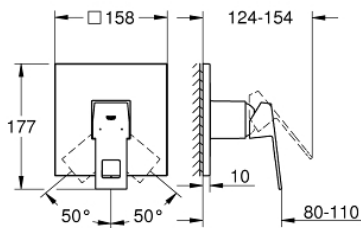

24 061 000 EUROCUBE SINGLE-LEVER SHOWER MIXER

PRODUCT DESCRIPTION

- Colour: chrome
- trim set for GROHE Rapido SmartBox (35 600/35 604)
- GROHE SilkMove 46 mm ceramic cartridge
- GROHE FastFixation escutcheon with covered shaft sealing and covered fixing
- metal escutcheon, retroactively 6° adjustable
- metal lever
- without roughing-in set 35 600/35 604 (please order separately)
- flow performance: outlet B or C = 30 l/min

24 061 000 EUROCUBE SINGLE-LEVER SHOWER MIXER

SPARE PARTS

- 1: Lever (Spare part-nr. 46782000)
 - 2: Escutcheon (Spare part-nr. 48430000)
 - 3: Mounting plate (Spare part-nr. 48441000)
 - 4: Cap (Spare part-nr. 46784000)
 - 5: Cartridge (Spare part-nr. 46048000)
 - 6: Seal (Spare part-nr. 48360000)
 - 7: Temperature limiter (Spare part-nr. 46375000)*
 - 8: Universal extension set single-lever mixers, 25 mm (Spare part-nr. 14056000)*
 - 9: Universal extension set single-lever mixers, 50 mm (Spare part-nr. 14057000)*
- * Optional accessories