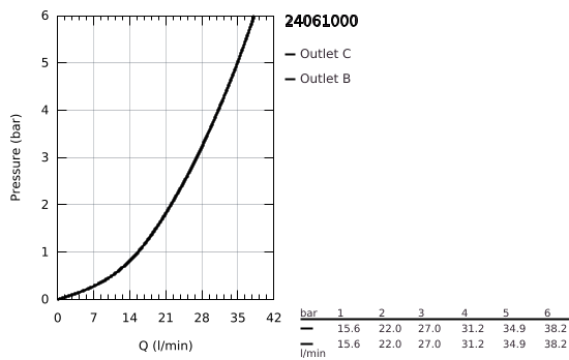

24 061 000 EUROCUBE SINGLE-LEVER SHOWER MIXER

PRODUCT DESCRIPTION

- Colour: chrome
- trim set for GROHE Rapido SmartBox (35 600/35 604)
- GROHE SilkMove 46 mm ceramic cartridge
- GROHE FastFixation escutcheon with covered shaft sealing and covered fixing
- metal escutcheon, retroactively 6° adjustable
- metal lever
- without roughing-in set 35 600/35 604 (please order separately)
- flow performance: outlet B or C = 30 l/min

24 061 000 EUROCUBE SINGLE-LEVER SHOWER MIXER

SPARE PARTS

- 1: Lever (Spare part-nr. 46782000)
 - 2: Escutcheon (Spare part-nr. 48430000)
 - 3: Mounting plate (Spare part-nr. 48441000)
 - 4: Cap (Spare part-nr. 46784000)
 - 5: Cartridge (Spare part-nr. 46048000)
 - 6: Seal (Spare part-nr. 48360000)
 - 7: Temperature limiter (Spare part-nr. 46375000)*
 - 8: Universal extension set single-lever mixers, 25 mm (Spare part-nr. 14056000)*
 - 9: Universal extension set single-lever mixers, 50 mm (Spare part-nr. 14057000)*
- * Optional accessories