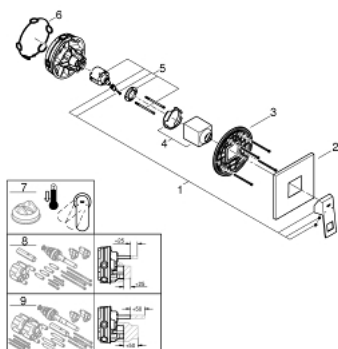

24 061 000 EUROCUBE SINGLE-LEVER SHOWER MIXER

PRODUCT DESCRIPTION

- Colour: chrome
- trim set for GROHE Rapido SmartBox (35 600/35 604)
- GROHE SilkMove 46 mm ceramic cartridge
- GROHE FastFixation escutcheon with covered shaft sealing and covered fixing
- metal escutcheon, retroactively 6° adjustable
- metal lever
- without roughing-in set 35 600/35 604 (please order separately)
- flow performance: outlet B or C = 30 l/min

24 061 000 EUROCUBE SINGLE-LEVER SHOWER MIXER

SPARE PARTS

- 1: Lever (Spare part-nr. 46782000)
 - 2: Escutcheon (Spare part-nr. 48430000)
 - 3: Mounting plate (Spare part-nr. 48441000)
 - 4: Cap (Spare part-nr. 46784000)
 - 5: Cartridge (Spare part-nr. 46048000)
 - 6: Seal (Spare part-nr. 48360000)
 - 7: Temperature limiter (Spare part-nr. 46375000)*
 - 8: Universal extension set single-lever mixers, 25 mm (Spare part-nr. 14056000)*
 - 9: Universal extension set single-lever mixers, 50 mm (Spare part-nr. 14057000)*
- * Optional accessories