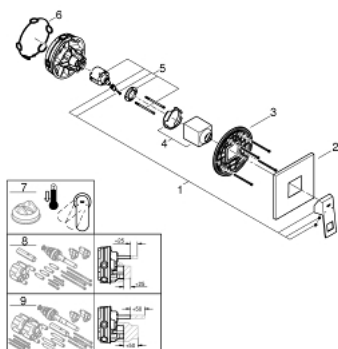

24 061 000 EUROCUBE SINGLE-LEVER SHOWER MIXER

PRODUCT DESCRIPTION

- Tyc: Chrome
- trim set for GROHE Rapido SmartBox (35 600/35 604)
- GROHE SilkMove 46 mm ceramic cartridge
- GROHE FastFixation escutcheon with covered shaft sealing and covered fixing
- metal escutcheon, retroactively 6° adjustable
- metal lever
- without roughing-in set 35 600/35 604 (please order separately)
- flow performance: outlet B or C = 30 l/min

24 061 000 EUROCUBE SINGLE-LEVER SHOWER MIXER

SPARE PARTS

- 1: Lever (Spare part-nr. 46782000)
 - 2: Escutcheon (Spare part-nr. 48430000)
 - 3: Mounting plate (Spare part-nr. 48441000)
 - 4: Cap (Spare part-nr. 46784000)
 - 5: Cartridge (Spare part-nr. 46048000)
 - 6: Seal (Spare part-nr. 48360000)
 - 7: Temperature limiter (Spare part-nr. 46375000)*
 - 8: Universal extension set single-lever mixers, 25 mm (Spare part-nr. 14056000)*
 - 9: Universal extension set single-lever mixers, 50 mm (Spare part-nr. 14057000)*
- * Optional accessories