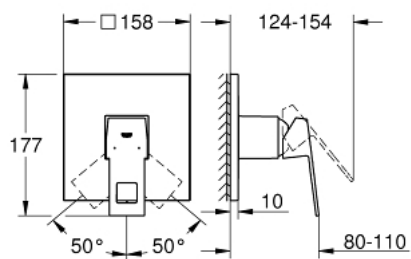

24 061 000 EUROCUBE SINGLE-LEVER SHOWER MIXER

PRODUCT DESCRIPTION

- Tyc: Chrome
- trim set for GROHE Rapido SmartBox (35 600/35 604)
- GROHE SilkMove 46 mm ceramic cartridge
- GROHE FastFixation escutcheon with covered shaft sealing and covered fixing
- metal escutcheon, retroactively 6° adjustable
- metal lever
- without roughing-in set 35 600/35 604 (please order separately)
- flow performance: outlet B or C = 30 l/min

24 061 000 EUROCUBE SINGLE-LEVER SHOWER MIXER

SPARE PARTS

- 1: Lever (Spare part-nr. 46782000)
 - 2: Escutcheon (Spare part-nr. 48430000)
 - 3: Mounting plate (Spare part-nr. 48441000)
 - 4: Cap (Spare part-nr. 46784000)
 - 5: Cartridge (Spare part-nr. 46048000)
 - 6: Seal (Spare part-nr. 48360000)
 - 7: Temperature limiter (Spare part-nr. 46375000)*
 - 8: Universal extension set single-lever mixers, 25 mm (Spare part-nr. 14056000)*
 - 9: Universal extension set single-lever mixers, 50 mm (Spare part-nr. 14057000)*
- * Optional accessories