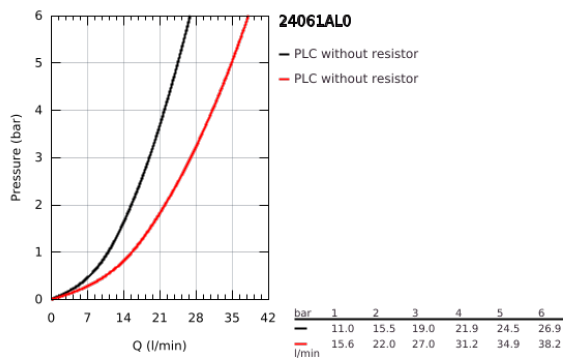

## 24 061 AL0 EUROCUBE SINGLE-LEVER SHOWER MIXER

### PRODUCT DESCRIPTION

- Colour: brushed hard graphite
- trim set for GROHE Rapido SmartBox (35 600/35 604)
- GROHE SilkMove 46 mm ceramic cartridge
- GROHE LongLife finish
- GROHE FastFixation escutcheon with covered shaft sealing and covered fixing
- metal escutcheon, retroactively 6° adjustable
- metal lever
- without roughing-in set 35 600/35 604 (please order separately)
- flow performance: outlet B or C = 30 l/min