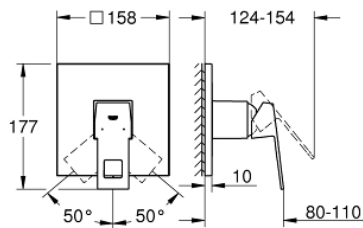

## 24 061 AL0 EUROCUBE SINGLE-LEVER SHOWER MIXER

### PRODUCT DESCRIPTION

- Colour: brushed hard graphite
- trim set for GROHE Rapido SmartBox (35 600/35 604)
- GROHE SilkMove 46 mm ceramic cartridge
- GROHE LongLife finish
- GROHE FastFixation escutcheon with covered shaft sealing and covered fixing
- metal escutcheon, retroactively 6° adjustable
- metal lever
- without roughing-in set 35 600/35 604 (please order separately)
- flow performance: outlet B or C = 30 l/min