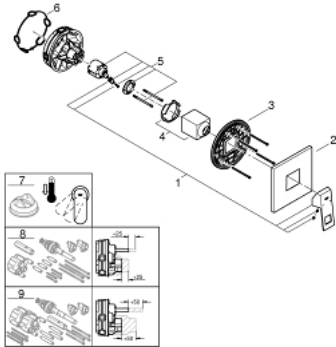

## 24 061 AL0 EUROCUBE SINGLE-LEVER SHOWER MIXER

### PRODUCT DESCRIPTION

- Colour: brushed hard graphite
- trim set for GROHE Rapido SmartBox (35 600/35 604)
- GROHE SilkMove 46 mm ceramic cartridge
- GROHE LongLife finish
- GROHE FastFixation escutcheon with covered shaft sealing and covered fixing
- metal escutcheon, retroactively 6° adjustable
- metal lever
- without roughing-in set 35 600/35 604 (please order separately)
- flow performance: outlet B or C = 30 l/min

### SPARE PARTS

- 1: Lever (Spare part-nr. 46782AL0)
  - 2: Escutcheon (Spare part-nr. 48430AL0)
  - 3: Mounting plate (Spare part-nr. 48441000)
  - 4: Cap (Spare part-nr. 46784AL0)
  - 5: Cartridge (Spare part-nr. 46048000)
  - 6: Seal (Spare part-nr. 48360000)
  - 7: Temperature limiter (Spare part-nr. 46375000)\*
  - 8: Universal extension set single-lever mixers, 25 mm (Spare part-nr. 14056000)\*
  - 9: Universal extension set single-lever mixers, 50 mm (Spare part-nr. 14057000)\*
- \* Optional accessories