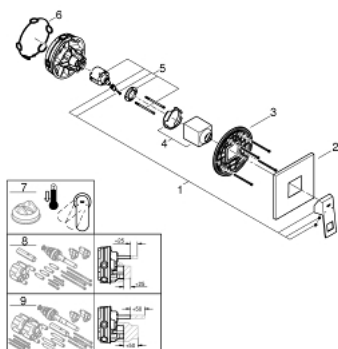

24 061 AL0 EUROCUBE SINGLE-LEVER SHOWER MIXER

PRODUCT DESCRIPTION

- Tyc: brushed hard graphite
- trim set for GROHE Rapido SmartBox (35 600/35 604)
- GROHE SilkMove 46 mm ceramic cartridge
- GROHE LongLife finish
- GROHE FastFixation escutcheon with covered shaft sealing and covered fixing
- metal escutcheon, retroactively 6° adjustable
- metal lever
- without roughing-in set 35 600/35 604 (please order separately)
- flow performance: outlet B or C = 30 l/min

24 061 AL0 EUROCUBE SINGLE-LEVER SHOWER MIXER

SPARE PARTS

- 1: Lever (Spare part-nr. 46782AL0)
 - 2: Escutcheon (Spare part-nr. 48430AL0)
 - 3: Mounting plate (Spare part-nr. 48441000)
 - 4: Cap (Spare part-nr. 46784AL0)
 - 5: Cartridge (Spare part-nr. 46048000)
 - 6: Seal (Spare part-nr. 48360000)
 - 7: Temperature limiter (Spare part-nr. 46375000)*
 - 8: Universal extension set single-lever mixers, 25 mm (Spare part-nr. 14056000)*
 - 9: Universal extension set single-lever mixers, 50 mm (Spare part-nr. 14057000)*
- * Optional accessories