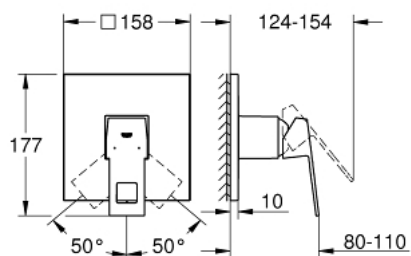

24 061 AL0 EUROCUBE SINGLE-LEVER SHOWER MIXER

PRODUCT DESCRIPTION

- Tyc: brushed hard graphite
- trim set for GROHE Rapido SmartBox (35 600/35 604)
- GROHE SilkMove 46 mm ceramic cartridge
- GROHE LongLife finish
- GROHE FastFixation escutcheon with covered shaft sealing and covered fixing
- metal escutcheon, retroactively 6° adjustable
- metal lever
- without roughing-in set 35 600/35 604 (please order separately)
- flow performance: outlet B or C = 30 l/min

24 061 AL0 EUROCUBE SINGLE-LEVER SHOWER MIXER

SPARE PARTS

- 1: Lever (Spare part-nr. 46782AL0)
 - 2: Escutcheon (Spare part-nr. 48430AL0)
 - 3: Mounting plate (Spare part-nr. 48441000)
 - 4: Cap (Spare part-nr. 46784AL0)
 - 5: Cartridge (Spare part-nr. 46048000)
 - 6: Seal (Spare part-nr. 48360000)
 - 7: Temperature limiter (Spare part-nr. 46375000)*
 - 8: Universal extension set single-lever mixers, 25 mm (Spare part-nr. 14056000)*
 - 9: Universal extension set single-lever mixers, 50 mm (Spare part-nr. 14057000)*
- * Optional accessories