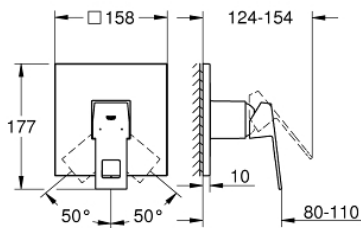

## 24 061 DC0 EUROCUBE SINGLE-LEVER SHOWER MIXER

### PRODUCT DESCRIPTION

- Colour: supersteel
- trim set for GROHE Rapido SmartBox (35 600/35 604)
- GROHE SilkMove 46 mm ceramic cartridge
- GROHE LongLife finish
- GROHE FastFixation escutcheon with covered shaft sealing and covered fixing
- metal escutcheon, retroactively 6° adjustable
- metal lever
- without roughing-in set 35 600/35 604 (please order separately)
- flow performance: outlet B or C = 30 l/min