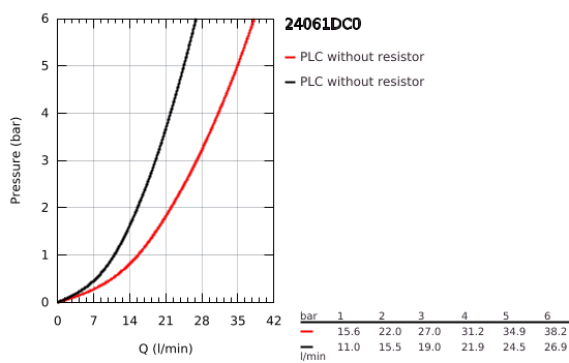

## 24 061 DC0 EUROCUBE SINGLE-LEVER SHOWER MIXER

### PRODUCT DESCRIPTION

- Colour: supersteel
- trim set for GROHE Rapido SmartBox (35 600/35 604)
- GROHE SilkMove 46 mm ceramic cartridge
- GROHE LongLife finish
- GROHE FastFixation escutcheon with covered shaft sealing and covered fixing
- metal escutcheon, retroactively 6° adjustable
- metal lever
- without roughing-in set 35 600/35 604 (please order separately)
- flow performance: outlet B or C = 30 l/min