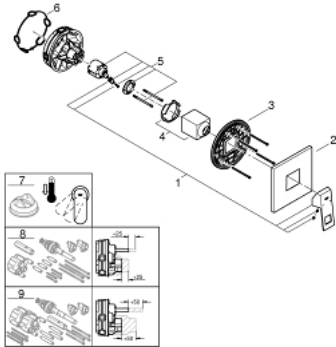

## 24 061 DC0 EUROCUBE SINGLE-LEVER SHOWER MIXER

### PRODUCT DESCRIPTION

- Colour: supersteel
- trim set for GROHE Rapido SmartBox (35 600/35 604)
- GROHE SilkMove 46 mm ceramic cartridge
- GROHE LongLife finish
- GROHE FastFixation escutcheon with covered shaft sealing and covered fixing
- metal escutcheon, retroactively 6° adjustable
- metal lever
- without roughing-in set 35 600/35 604 (please order separately)
- flow performance: outlet B or C = 30 l/min

### SPARE PARTS

- 1: Lever (Spare part-nr. 46782DC0)
  - 2: Escutcheon (Spare part-nr. 48430DC0)
  - 3: Mounting plate (Spare part-nr. 48441000)
  - 4: Cap (Spare part-nr. 46784DC0)
  - 5: Cartridge (Spare part-nr. 46048000)
  - 6: Seal (Spare part-nr. 48360000)
  - 7: Temperature limiter (Spare part-nr. 46375000)\*
  - 8: Universal extension set single-lever mixers, 25 mm (Spare part-nr. 14056000)\*
  - 9: Universal extension set single-lever mixers, 50 mm (Spare part-nr. 14057000)\*
- \* Optional accessories