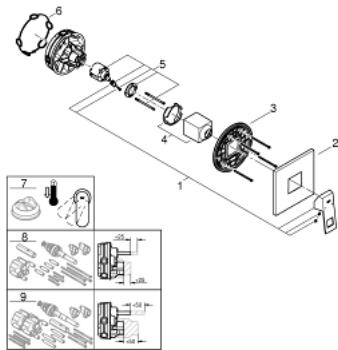

## 24 061 DC0 EUROCUBE SINGLE-LEVER SHOWER MIXER

### PRODUCT DESCRIPTION

- Tyc: supersteel
- trim set for GROHE Rapido SmartBox (35 600/35 604)
- GROHE SilkMove 46 mm ceramic cartridge
- GROHE LongLife finish
- GROHE FastFixation escutcheon with covered shaft sealing and covered fixing
- metal escutcheon, retroactively 6° adjustable
- metal lever
- without roughing-in set 35 600/35 604 (please order separately)
- flow performance: outlet B or C = 30 l/min

### SPARE PARTS

- 1: Lever (Spare part-nr. 46782DC0)
  - 2: Escutcheon (Spare part-nr. 48430DC0)
  - 3: Mounting plate (Spare part-nr. 48441000)
  - 4: Cap (Spare part-nr. 46784DC0)
  - 5: Cartridge (Spare part-nr. 46048000)
  - 6: Seal (Spare part-nr. 48360000)
  - 7: Temperature limiter (Spare part-nr. 46375000)\*
  - 8: Universal extension set single-lever mixers, 25 mm (Spare part-nr. 14056000)\*
  - 9: Universal extension set single-lever mixers, 50 mm (Spare part-nr. 14057000)\*
- \* Optional accessories