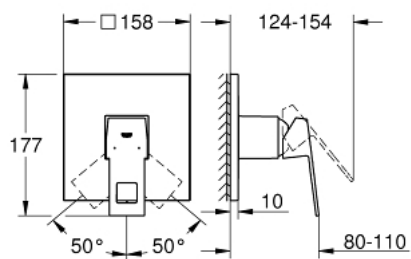

## 24 061 DC0 EUROCUBE SINGLE-LEVER SHOWER MIXER

### PRODUCT DESCRIPTION

- Tyc: supersteel
- trim set for GROHE Rapido SmartBox (35 600/35 604)
- GROHE SilkMove 46 mm ceramic cartridge
- GROHE LongLife finish
- GROHE FastFixation escutcheon with covered shaft sealing and covered fixing
- metal escutcheon, retroactively 6° adjustable
- metal lever
- without roughing-in set 35 600/35 604 (please order separately)
- flow performance: outlet B or C = 30 l/min