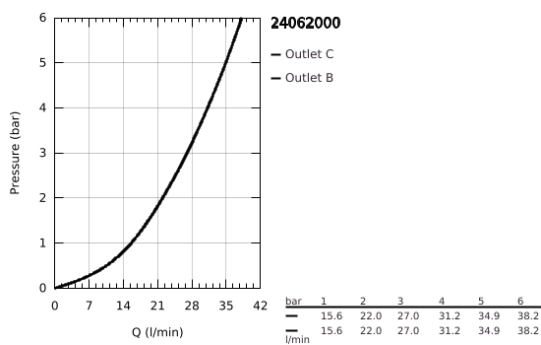

24 062 000 EUROCUBE SINGLE-LEVER MIXER WITH 2-WAY DIVERTER

PRODUCT DESCRIPTION

- Colour: chrome
- trim set for GROHE Rapido SmartBox (35 600/35 604)
- GROHE SilkMove 46 mm ceramic cartridge
- GROHE FastFixation escutcheon with covered shaft sealing and covered fixing
- metal escutcheon, retroactively 6° adjustable
- metal lever
- automatic 2-way diverter
- without roughing-in set 35 600/35 604 (please order separately)
- flow performance: outlet B = 27 l/min, outlet C = 27 l/min

24 062 000 EUROCUBE SINGLE-LEVER MIXER WITH 2-WAY DIVERTER

SPARE PARTS

- 1: Lever (Spare part-nr. 46782000)
 - 2: Escutcheon (Spare part-nr. 48431000)
 - 3: Mounting plate (Spare part-nr. 48438000)
 - 4: Cap (Spare part-nr. 46784000)
 - 5: Diverter (Spare part-nr. 48442000)
 - 6: Cartridge (Spare part-nr. 46048000)
 - 7: Non-return valve (Spare part-nr. 49085000)
 - 8: Seal (Spare part-nr. 48360000)
 - 9: Temperature limiter (Spare part-nr. 46375000)*
 - 10: Backflow protection combination (EN1717) (Spare part-nr. 14055000)*
 - 11: Universal extension set single-lever mixers, 25 mm (Spare part-nr. 14056000)*
 - 12: Diverter (Spare part-nr. 48444000)*
 - 13: Universal extension set single-lever mixers, 50 mm (Spare part-nr. 14057000)*
 - 14: Diverter (Spare part-nr. 48445000)*
- * Optional accessories