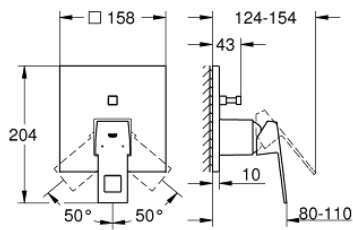

24 062 000 EUROCUBE SINGLE-LEVER MIXER WITH 2-WAY DIVERTER

PRODUCT DESCRIPTION

- Colour: chrome
- trim set for GROHE Rapido SmartBox (35 600/35 604)
- GROHE SilkMove 46 mm ceramic cartridge
- GROHE FastFixation escutcheon with covered shaft sealing and covered fixing
- metal escutcheon, retroactively 6° adjustable
- metal lever
- automatic 2-way diverter
- without roughing-in set 35 600/35 604 (please order separately)
- flow performance: outlet B = 27 l/min, outlet C = 27 l/min

24 062 000 EUROCUBE SINGLE-LEVER MIXER WITH 2-WAY DIVERTER

SPARE PARTS

- 1: Lever (Spare part-nr. 46782000)
 - 2: Escutcheon (Spare part-nr. 48431000)
 - 3: Mounting plate (Spare part-nr. 48438000)
 - 4: Cap (Spare part-nr. 46784000)
 - 5: Diverter (Spare part-nr. 48442000)
 - 6: Cartridge (Spare part-nr. 46048000)
 - 7: Non-return valve (Spare part-nr. 49085000)
 - 8: Seal (Spare part-nr. 48360000)
 - 9: Temperature limiter (Spare part-nr. 46375000)*
 - 10: Backflow protection combination (EN1717) (Spare part-nr. 14055000)*
 - 11: Universal extension set single-lever mixers, 25 mm (Spare part-nr. 14056000)*
 - 12: Diverter (Spare part-nr. 48444000)*
 - 13: Universal extension set single-lever mixers, 50 mm (Spare part-nr. 14057000)*
 - 14: Diverter (Spare part-nr. 48445000)*
- * Optional accessories