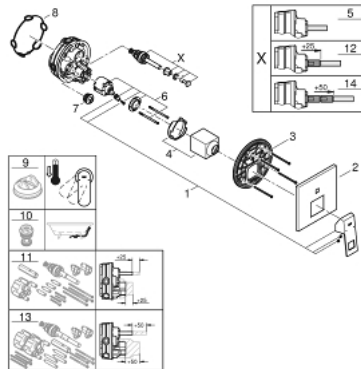

24 062 000 EUROCUBE SINGLE-LEVER MIXER WITH 2-WAY DIVERTER

PRODUCT DESCRIPTION

- Colour: chrome
- trim set for GROHE Rapido SmartBox (35 600/35 604)
- GROHE SilkMove 46 mm ceramic cartridge
- GROHE FastFixation escutcheon with covered shaft sealing and covered fixing
- metal escutcheon, retroactively 6° adjustable
- metal lever
- automatic 2-way diverter
- without roughing-in set 35 600/35 604 (please order separately)
- flow performance: outlet B = 27 l/min, outlet C = 27 l/min

24 062 000 EUROCUBE SINGLE-LEVER MIXER WITH 2-WAY DIVERTER

SPARE PARTS

- 1: Lever (Spare part-nr. 46782000)
 - 2: Escutcheon (Spare part-nr. 48431000)
 - 3: Mounting plate (Spare part-nr. 48438000)
 - 4: Cap (Spare part-nr. 46784000)
 - 5: Diverter (Spare part-nr. 48442000)
 - 6: Cartridge (Spare part-nr. 46048000)
 - 7: Non-return valve (Spare part-nr. 49085000)
 - 8: Seal (Spare part-nr. 48360000)
 - 9: Temperature limiter (Spare part-nr. 46375000)*
 - 10: Backflow protection combination (EN1717) (Spare part-nr. 14055000)*
 - 11: Universal extension set single-lever mixers, 25 mm (Spare part-nr. 14056000)*
 - 12: Diverter (Spare part-nr. 48444000)*
 - 13: Universal extension set single-lever mixers, 50 mm (Spare part-nr. 14057000)*
 - 14: Diverter (Spare part-nr. 48445000)*
- * Optional accessories