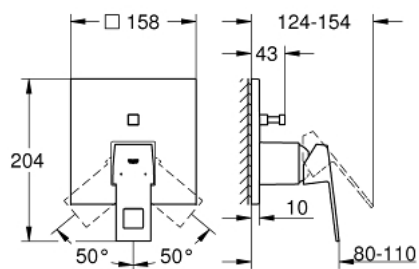

24 062 000 EUROCUBE SINGLE-LEVER MIXER WITH 2-WAY DIVERTER

PRODUCT DESCRIPTION

- Tyc: Chrome
- trim set for GROHE Rapido SmartBox (35 600/35 604)
- GROHE SilkMove 46 mm ceramic cartridge
- GROHE FastFixation escutcheon with covered shaft sealing and covered fixing
- metal escutcheon, retroactively 6° adjustable
- metal lever
- automatic 2-way diverter
- without roughing-in set 35 600/35 604 (please order separately)
- flow performance: outlet B = 27 l/min, outlet C = 27 l/min

24 062 000 EUROCUBE SINGLE-LEVER MIXER WITH 2-WAY DIVERTER

SPARE PARTS

- 1: Lever (Spare part-nr. 46782000)
 - 2: Escutcheon (Spare part-nr. 48431000)
 - 3: Mounting plate (Spare part-nr. 48438000)
 - 4: Cap (Spare part-nr. 46784000)
 - 5: Diverter (Spare part-nr. 48442000)
 - 6: Cartridge (Spare part-nr. 46048000)
 - 7: Non-return valve (Spare part-nr. 49085000)
 - 8: Seal (Spare part-nr. 48360000)
 - 9: Temperature limiter (Spare part-nr. 46375000)*
 - 10: Backflow protection combination (EN1717) (Spare part-nr. 14055000)*
 - 11: Universal extension set single-lever mixers, 25 mm (Spare part-nr. 14056000)*
 - 12: Diverter (Spare part-nr. 48444000)*
 - 13: Universal extension set single-lever mixers, 50 mm (Spare part-nr. 14057000)*
 - 14: Diverter (Spare part-nr. 48445000)*
- * Optional accessories