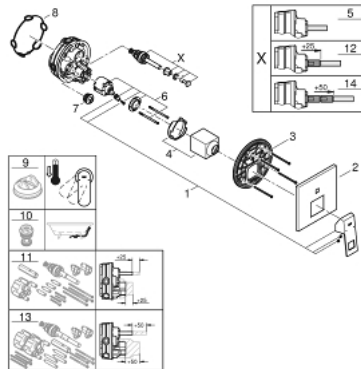

24 062 000 EUROCUBE SINGLE-LEVER MIXER WITH 2-WAY DIVERTER

PRODUCT DESCRIPTION

- Tyc: Chrome
- trim set for GROHE Rapido SmartBox (35 600/35 604)
- GROHE SilkMove 46 mm ceramic cartridge
- GROHE FastFixation escutcheon with covered shaft sealing and covered fixing
- metal escutcheon, retroactively 6° adjustable
- metal lever
- automatic 2-way diverter
- without roughing-in set 35 600/35 604 (please order separately)
- flow performance: outlet B = 27 l/min, outlet C = 27 l/min

24 062 000 EUROCUBE SINGLE-LEVER MIXER WITH 2-WAY DIVERTER

SPARE PARTS

- 1: Lever (Spare part-nr. 46782000)
 - 2: Escutcheon (Spare part-nr. 48431000)
 - 3: Mounting plate (Spare part-nr. 48438000)
 - 4: Cap (Spare part-nr. 46784000)
 - 5: Diverter (Spare part-nr. 48442000)
 - 6: Cartridge (Spare part-nr. 46048000)
 - 7: Non-return valve (Spare part-nr. 49085000)
 - 8: Seal (Spare part-nr. 48360000)
 - 9: Temperature limiter (Spare part-nr. 46375000)*
 - 10: Backflow protection combination (EN1717) (Spare part-nr. 14055000)*
 - 11: Universal extension set single-lever mixers, 25 mm (Spare part-nr. 14056000)*
 - 12: Diverter (Spare part-nr. 48444000)*
 - 13: Universal extension set single-lever mixers, 50 mm (Spare part-nr. 14057000)*
 - 14: Diverter (Spare part-nr. 48445000)*
- * Optional accessories