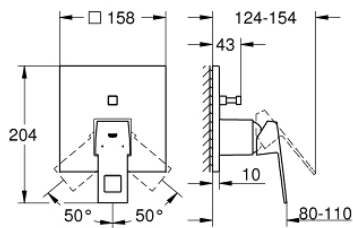

### PRODUCT DESCRIPTION

- Colour: brushed hard graphite
- trim set for GROHE Rapido SmartBox (35 600/35 604)
- GROHE SilkMove 46 mm ceramic cartridge
- GROHE LongLife finish
- GROHE FastFixation escutcheon with covered shaft sealing and covered fixing
- metal escutcheon, retroactively 6° adjustable
- metal lever
- automatic 2-way diverter
- without roughing-in set 35 600/35 604 (please order separately)
- flow performance: outlet B = 27 l/min, outlet C = 27 l/min

### SPARE PARTS

- 1: Lever (Spare part-nr. 46782AL0)
  - 2: Escutcheon (Spare part-nr. 48431AL0)
  - 3: Mounting plate (Spare part-nr. 48438000)
  - 4: Cap (Spare part-nr. 46784AL0)
  - 5: Diverter (Spare part-nr. 48442AL0)
  - 6: Cartridge (Spare part-nr. 46048000)
  - 7: Non-return valve (Spare part-nr. 49085000)
  - 8: Seal (Spare part-nr. 48360000)
  - 9: Temperature limiter (Spare part-nr. 46375000)\*
  - 10: Backflow protection combination (EN1717) (Spare part-nr. 14055000)\*
  - 11: Universal extension set single-lever mixers, 25 mm (Spare part-nr. 14056000)\*
  - 12: Diverter (Spare part-nr. 48444AL0)\*
  - 13: Universal extension set single-lever mixers, 50 mm (Spare part-nr. 14057000)\*
  - 14: Diverter (Spare part-nr. 48445AL0)\*
- \* Optional accessories