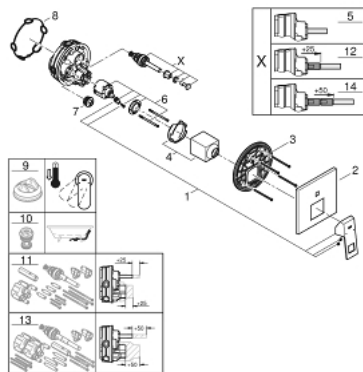

## 24 062 AL0 EUROCUBE SINGLE-LEVER MIXER WITH 2-WAY DIVERTER

### PRODUCT DESCRIPTION

- Colour: brushed hard graphite
- trim set for GROHE Rapido SmartBox (35 600/35 604)
- GROHE SilkMove 46 mm ceramic cartridge
- GROHE LongLife finish
- GROHE FastFixation escutcheon with covered shaft sealing and covered fixing
- metal escutcheon, retroactively 6° adjustable
- metal lever
- automatic 2-way diverter
- without roughing-in set 35 600/35 604 (please order separately)
- flow performance: outlet B = 27 l/min, outlet C = 27 l/min

### SPARE PARTS

- 1: Lever (Spare part-nr. 46782AL0)
  - 2: Escutcheon (Spare part-nr. 48431AL0)
  - 3: Mounting plate (Spare part-nr. 48438000)
  - 4: Cap (Spare part-nr. 46784AL0)
  - 5: Diverter (Spare part-nr. 48442AL0)
  - 6: Cartridge (Spare part-nr. 46048000)
  - 7: Non-return valve (Spare part-nr. 49085000)
  - 8: Seal (Spare part-nr. 48360000)
  - 9: Temperature limiter (Spare part-nr. 46375000)\*
  - 10: Backflow protection combination (EN1717) (Spare part-nr. 14055000)\*
  - 11: Universal extension set single-lever mixers, 25 mm (Spare part-nr. 14056000)\*
  - 12: Diverter (Spare part-nr. 48444AL0)\*
  - 13: Universal extension set single-lever mixers, 50 mm (Spare part-nr. 14057000)\*
  - 14: Diverter (Spare part-nr. 48445AL0)\*
- \* Optional accessories