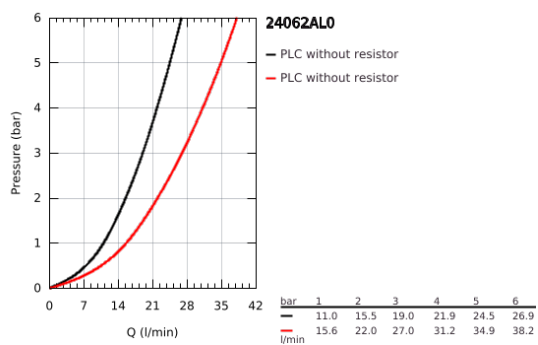

## 24 062 AL0 EUROCUBE SINGLE-LEVER MIXER WITH 2-WAY DIVERTER

### PRODUCT DESCRIPTION

- Colour: brushed hard graphite
- trim set for GROHE Rapido SmartBox (35 600/35 604)
- GROHE SilkMove 46 mm ceramic cartridge
- GROHE LongLife finish
- GROHE FastFixation escutcheon with covered shaft sealing and covered fixing
- metal escutcheon, retroactively 6° adjustable
- metal lever
- automatic 2-way diverter
- without roughing-in set 35 600/35 604 (please order separately)
- flow performance: outlet B = 27 l/min, outlet C = 27 l/min