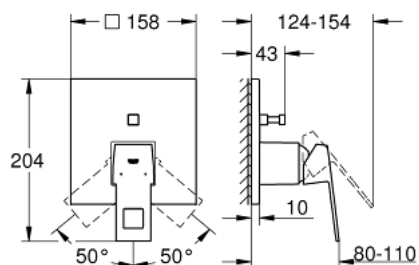

### PRODUCT DESCRIPTION

- Tyc: brushed hard graphite
- trim set for GROHE Rapido SmartBox (35 600/35 604)
- GROHE SilkMove 46 mm ceramic cartridge
- GROHE LongLife finish
- GROHE FastFixation escutcheon with covered shaft sealing and covered fixing
- metal escutcheon, retroactively 6° adjustable
- metal lever
- automatic 2-way diverter
- without roughing-in set 35 600/35 604 (please order separately)
- flow performance: outlet B = 27 l/min, outlet C = 27 l/min

### SPARE PARTS

- 1: Lever (Spare part-nr. 46782AL0)
  - 2: Escutcheon (Spare part-nr. 48431AL0)
  - 3: Mounting plate (Spare part-nr. 48438000)
  - 4: Cap (Spare part-nr. 46784AL0)
  - 5: Diverter (Spare part-nr. 48442AL0)
  - 6: Cartridge (Spare part-nr. 46048000)
  - 7: Non-return valve (Spare part-nr. 49085000)
  - 8: Seal (Spare part-nr. 48360000)
  - 9: Temperature limiter (Spare part-nr. 46375000)\*
  - 10: Backflow protection combination (EN1717) (Spare part-nr. 14055000)\*
  - 11: Universal extension set single-lever mixers, 25 mm (Spare part-nr. 14056000)\*
  - 12: Diverter (Spare part-nr. 48444AL0)\*
  - 13: Universal extension set single-lever mixers, 50 mm (Spare part-nr. 14057000)\*
  - 14: Diverter (Spare part-nr. 48445AL0)\*
- \* Optional accessories