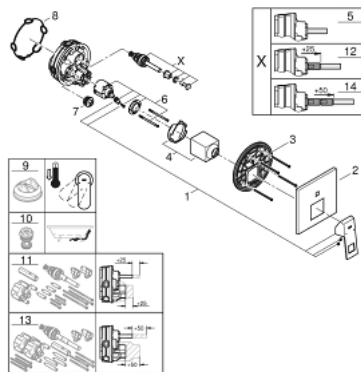

## 24 062 AL0 EUROCUBE SINGLE-LEVER MIXER WITH 2-WAY DIVERTER

### PRODUCT DESCRIPTION

- Tyc: brushed hard graphite
- trim set for GROHE Rapido SmartBox (35 600/35 604)
- GROHE SilkMove 46 mm ceramic cartridge
- GROHE LongLife finish
- GROHE FastFixation escutcheon with covered shaft sealing and covered fixing
- metal escutcheon, retroactively 6° adjustable
- metal lever
- automatic 2-way diverter
- without roughing-in set 35 600/35 604 (please order separately)
- flow performance: outlet B = 27 l/min, outlet C = 27 l/min

### SPARE PARTS

- 1: Lever (Spare part-nr. 46782AL0)
  - 2: Escutcheon (Spare part-nr. 48431AL0)
  - 3: Mounting plate (Spare part-nr. 48438000)
  - 4: Cap (Spare part-nr. 46784AL0)
  - 5: Diverter (Spare part-nr. 48442AL0)
  - 6: Cartridge (Spare part-nr. 46048000)
  - 7: Non-return valve (Spare part-nr. 49085000)
  - 8: Seal (Spare part-nr. 48360000)
  - 9: Temperature limiter (Spare part-nr. 46375000)\*
  - 10: Backflow protection combination (EN1717) (Spare part-nr. 14055000)\*
  - 11: Universal extension set single-lever mixers, 25 mm (Spare part-nr. 14056000)\*
  - 12: Diverter (Spare part-nr. 48444AL0)\*
  - 13: Universal extension set single-lever mixers, 50 mm (Spare part-nr. 14057000)\*
  - 14: Diverter (Spare part-nr. 48445AL0)\*
- \* Optional accessories