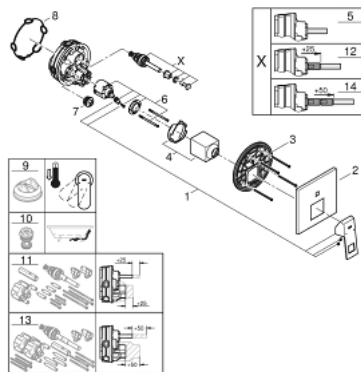

24 062 DC0 EUROCUBE SINGLE-LEVER MIXER WITH 2-WAY DIVERTER

PRODUCT DESCRIPTION

- Colour: supersteel
- trim set for GROHE Rapido SmartBox (35 600/35 604)
- GROHE SilkMove 46 mm ceramic cartridge
- GROHE LongLife finish
- GROHE FastFixation escutcheon with covered shaft sealing and covered fixing
- metal escutcheon, retroactively 6° adjustable
- metal lever
- automatic 2-way diverter
- without roughing-in set 35 600/35 604 (please order separately)
- flow performance:outlet B = 27 l/min, outlet C = 27 l/min

24 062 DC0 EUROCUBE SINGLE-LEVER MIXER WITH 2-WAY DIVERTER

SPARE PARTS

- 1: Lever (Spare part-nr. 46782DC0)
 - 2: Escutcheon (Spare part-nr. 48431DC0)
 - 3: Mounting plate (Spare part-nr. 48438000)
 - 4: Cap (Spare part-nr. 46784DC0)
 - 5: Diverter (Spare part-nr. 48442DC0)
 - 6: Cartridge (Spare part-nr. 46048000)
 - 7: Non-return valve (Spare part-nr. 49085000)
 - 8: Seal (Spare part-nr. 48360000)
 - 9: Temperature limiter (Spare part-nr. 46375000)*
 - 10: Backflow protection combination (EN1717) (Spare part-nr. 14055000)*
 - 11: Universal extension set single-lever mixers, 25 mm (Spare part-nr. 1405600)*
 - 12: Diverter (Spare part-nr. 48444DC0)*
 - 13: Universal extension set single-lever mixers, 50 mm (Spare part-nr. 1405700)*
 - 14: Diverter (Spare part-nr. 48445DC0)*
- * Optional accessories