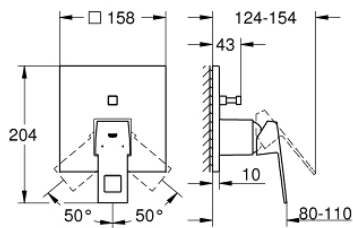

24 062 DC0 EUROCUBE SINGLE-LEVER MIXER WITH 2-WAY DIVERTER

PRODUCT DESCRIPTION

- Colour: supersteel
- trim set for GROHE Rapido SmartBox (35 600/35 604)
- GROHE SilkMove 46 mm ceramic cartridge
- GROHE LongLife finish
- GROHE FastFixation escutcheon with covered shaft sealing and covered fixing
- metal escutcheon, retroactively 6° adjustable
- metal lever
- automatic 2-way diverter
- without roughing-in set 35 600/35 604 (please order separately)
- flow performance:outlet B = 27 l/min, outlet C = 27 l/min

24 062 DC0 EUROCUBE SINGLE-LEVER MIXER WITH 2-WAY DIVERTER

SPARE PARTS

- 1: Lever (Spare part-nr. 46782DC0)
 - 2: Escutcheon (Spare part-nr. 48431DC0)
 - 3: Mounting plate (Spare part-nr. 48438000)
 - 4: Cap (Spare part-nr. 46784DC0)
 - 5: Diverter (Spare part-nr. 48442DC0)
 - 6: Cartridge (Spare part-nr. 46048000)
 - 7: Non-return valve (Spare part-nr. 49085000)
 - 8: Seal (Spare part-nr. 48360000)
 - 9: Temperature limiter (Spare part-nr. 46375000)*
 - 10: Backflow protection combination (EN1717) (Spare part-nr. 14055000)*
 - 11: Universal extension set single-lever mixers, 25 mm (Spare part-nr. 1405600)*
 - 12: Diverter (Spare part-nr. 48444DC0)*
 - 13: Universal extension set single-lever mixers, 50 mm (Spare part-nr. 1405700)*
 - 14: Diverter (Spare part-nr. 48445DC0)*
- * Optional accessories