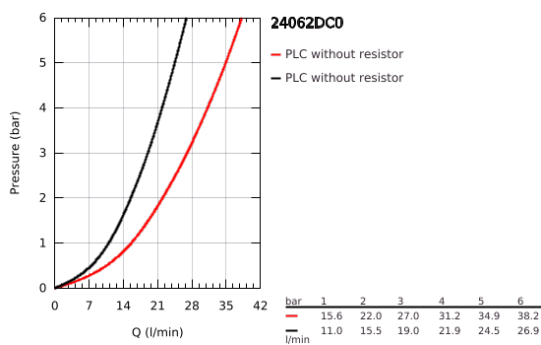

24 062 DC0 EUROCUBE SINGLE-LEVER MIXER WITH 2-WAY DIVERTER

PRODUCT DESCRIPTION

- Colour: supersteel
- trim set for GROHE Rapido SmartBox (35 600/35 604)
- GROHE SilkMove 46 mm ceramic cartridge
- GROHE LongLife finish
- GROHE FastFixation escutcheon with covered shaft sealing and covered fixing
- metal escutcheon, retroactively 6° adjustable
- metal lever
- automatic 2-way diverter
- without roughing-in set 35 600/35 604 (please order separately)
- flow performance:outlet B = 27 l/min, outlet C = 27 l/min

24 062 DC0 EUROCUBE SINGLE-LEVER MIXER WITH 2-WAY DIVERTER

SPARE PARTS

- 1: Lever (Spare part-nr. 46782DC0)
 - 2: Escutcheon (Spare part-nr. 48431DC0)
 - 3: Mounting plate (Spare part-nr. 48438000)
 - 4: Cap (Spare part-nr. 46784DC0)
 - 5: Diverter (Spare part-nr. 48442DC0)
 - 6: Cartridge (Spare part-nr. 46048000)
 - 7: Non-return valve (Spare part-nr. 49085000)
 - 8: Seal (Spare part-nr. 48360000)
 - 9: Temperature limiter (Spare part-nr. 46375000)*
 - 10: Backflow protection combination (EN1717) (Spare part-nr. 14055000)*
 - 11: Universal extension set single-lever mixers, 25 mm (Spare part-nr. 1405600)*
 - 12: Diverter (Spare part-nr. 48444DC0)*
 - 13: Universal extension set single-lever mixers, 50 mm (Spare part-nr. 1405700)*
 - 14: Diverter (Spare part-nr. 48445DC0)*
- * Optional accessories