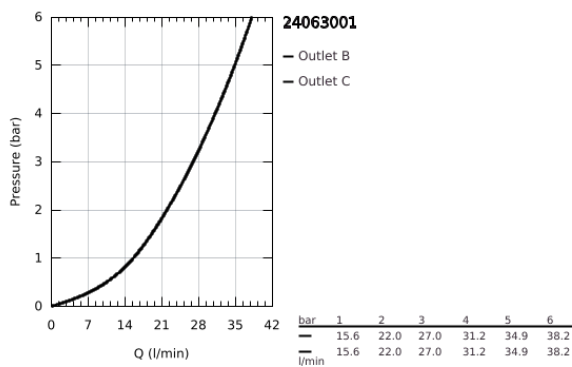

## 24 063 001 LINEARE SINGLE-LEVER SHOWER MIXER

### PRODUCT DESCRIPTION

- Colour: chrome
- trim set for GROHE Rapido SmartBox (35 600/35 604)
- GROHE SilkMove 46 mm ceramic cartridge
- GROHE LongLife finish
- GROHE FastFixation escutcheon with covered shaft sealing and covered fixing
- metal escutcheon, retroactively 6° adjustable
- metal lever
- without roughing-in set 35 600/35 604 (please order separately)
- flow performance: outlet B or C = 30 l/min