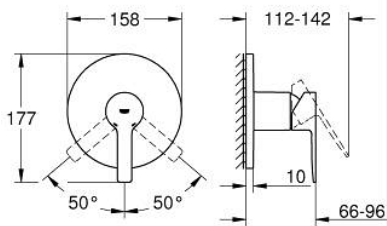

## 24 063 001 LINEARE SINGLE-LEVER SHOWER MIXER

### PRODUCT DESCRIPTION

- Colour: chrome
- trim set for GROHE Rapido SmartBox (35 600/35 604)
- GROHE SilkMove 46 mm ceramic cartridge
- GROHE LongLife finish
- GROHE FastFixation escutcheon with covered shaft sealing and covered fixing
- metal escutcheon, retroactively 6° adjustable
- metal lever
- without roughing-in set 35 600/35 604 (please order separately)
- flow performance: outlet B or C = 30 l/min