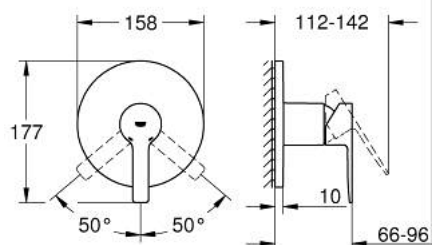

24 063 001 LINEARE SINGLE-LEVER SHOWER MIXER

PRODUCT DESCRIPTION

- Tyc: Chrome
- trim set for GROHE Rapido SmartBox (35 600/35 604)
- GROHE SilkMove 46 mm ceramic cartridge
- GROHE LongLife finish
- GROHE FastFixation escutcheon with covered shaft sealing and covered fixing
- metal escutcheon, retroactively 6° adjustable
- metal lever
- without roughing-in set 35 600/35 604 (please order separately)
- flow performance: outlet B or C = 30 l/min

24 063 001 LINEARE SINGLE-LEVER SHOWER MIXER

SPARE PARTS

- 1: Lever (Spare part-nr. 46988000)
 - 2: Escutcheon (Spare part-nr. 48428000)
 - 3: Mounting plate (Spare part-nr. 48439000)
 - 4: Cap (Spare part-nr. 09038000)
 - 5: Cartridge (Spare part-nr. 46048000)
 - 6: Seal (Spare part-nr. 48360000)
 - 7: Temperature limiter (Spare part-nr. 46375000)*
 - 8: Universal extension set single-lever mixers, 25 mm (Spare part-nr. 14056000)*
 - 9: Universal extension set single-lever mixers, 50 mm (Spare part-nr. 14057000)*
- * Optional accessories