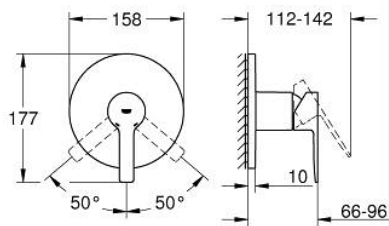

24 063 AL1 LINEARE SINGLE-LEVER SHOWER MIXER

PRODUCT DESCRIPTION

- Colour: brushed hard graphite
- trim set for GROHE Rapido SmartBox (35 600/35 604)
- GROHE SilkMove 46 mm ceramic cartridge
- GROHE LongLife finish
- GROHE FastFixation escutcheon with covered shaft sealing and covered fixing
- metal escutcheon, retroactively 6° adjustable
- metal lever
- without roughing-in set 35 600/35 604 (please order separately)
- flow performance: outlet B or C = 30 l/min

24 063 AL1 LINEARE SINGLE-LEVER SHOWER MIXER

SPARE PARTS

- 1: Lever (Spare part-nr. 46988AL0)
 - 1: Escutcheon (Spare part-nr. 48428AL0)
 - 3: Mounting plate (Spare part-nr. 48439000)
 - 4: Cap (Spare part-nr. 09038AL0)
 - 5: Cartridge (Spare part-nr. 46048000)
 - 6: Seal (Spare part-nr. 48360000)
 - 7: Temperature limiter (Spare part-nr. 46375000)*
 - 8: Universal extension set single-lever mixers, 25 mm (Spare part-nr. 14056000)
)*
 - 9: Universal extension set single-lever mixers, 50 mm (Spare part-nr. 14057000)
)*
- * Optional accessories