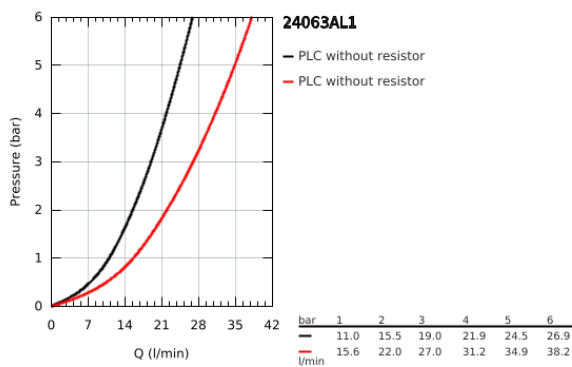

24 063 AL1 LINEARE SINGLE-LEVER SHOWER MIXER

PRODUCT DESCRIPTION

- Colour: brushed hard graphite
- trim set for GROHE Rapido SmartBox (35 600/35 604)
- GROHE SilkMove 46 mm ceramic cartridge
- GROHE LongLife finish
- GROHE FastFixation escutcheon with covered shaft sealing and covered fixing
- metal escutcheon, retroactively 6° adjustable
- metal lever
- without roughing-in set 35 600/35 604 (please order separately)
- flow performance: outlet B or C = 30 l/min

24 063 AL1 LINEARE SINGLE-LEVER SHOWER MIXER

SPARE PARTS

- 1: Lever (Spare part-nr. 46988AL0)
 - 1: Escutcheon (Spare part-nr. 48428AL0)
 - 3: Mounting plate (Spare part-nr. 48439000)
 - 4: Cap (Spare part-nr. 09038AL0)
 - 5: Cartridge (Spare part-nr. 46048000)
 - 6: Seal (Spare part-nr. 48360000)
 - 7: Temperature limiter (Spare part-nr. 46375000)*
 - 8: Universal extension set single-lever mixers, 25 mm (Spare part-nr. 14056000)
)*
 - 9: Universal extension set single-lever mixers, 50 mm (Spare part-nr. 14057000)
)*
- * Optional accessories