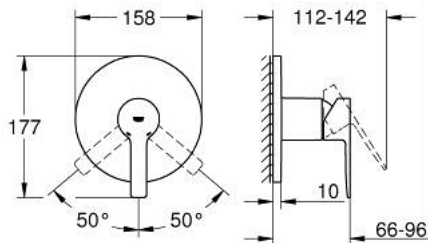

## 24 063 AL1 LINEARE SINGLE-LEVER SHOWER MIXER

### PRODUCT DESCRIPTION

- Tyc: brushed hard graphite
- trim set for GROHE Rapido SmartBox (35 600/35 604)
- GROHE SilkMove 46 mm ceramic cartridge
- GROHE LongLife finish
- GROHE FastFixation escutcheon with covered shaft sealing and covered fixing
- metal escutcheon, retroactively 6° adjustable
- metal lever
- without roughing-in set 35 600/35 604 (please order separately)
- flow performance: outlet B or C = 30 l/min