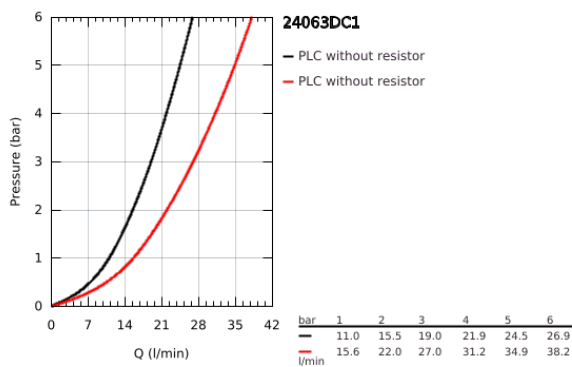

24 063 DC1 LINEARE SINGLE-LEVER SHOWER MIXER

PRODUCT DESCRIPTION

- Colour: supersteel
- trim set for GROHE Rapido SmartBox (35 600/35 604)
- GROHE SilkMove 46 mm ceramic cartridge
- GROHE LongLife finish
- GROHE FastFixation escutcheon with covered shaft sealing and covered fixing
- metal escutcheon, retroactively 6° adjustable
- metal lever
- without roughing-in set 35 600/35 604 (please order separately)
- flow performance: outlet B or C = 30 l/min

24 063 DC1 LINEARE SINGLE-LEVER SHOWER MIXER

SPARE PARTS

- 1: Lever (Spare part-nr. 46988DC0)
 - 2: Escutcheon (Spare part-nr. 48428DC0)
 - 3: Mounting plate (Spare part-nr. 48439000)
 - 4: Cap (Spare part-nr. 09038DC0)
 - 5: Cartridge (Spare part-nr. 46048000)
 - 6: Seal (Spare part-nr. 48360000)
 - 7: Temperature limiter (Spare part-nr. 46375000)*
 - 8: Universal extension set single-lever mixers, 25 mm (Spare part-nr. 14056000)*
 - 9: Universal extension set single-lever mixers, 50 mm (Spare part-nr. 14057000)*
- * Optional accessories