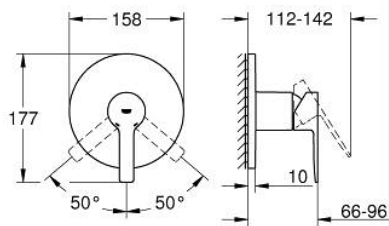

24 063 DC1 LINEARE SINGLE-LEVER SHOWER MIXER

PRODUCT DESCRIPTION

- Colour: supersteel
- trim set for GROHE Rapido SmartBox (35 600/35 604)
- GROHE SilkMove 46 mm ceramic cartridge
- GROHE LongLife finish
- GROHE FastFixation escutcheon with covered shaft sealing and covered fixing
- metal escutcheon, retroactively 6° adjustable
- metal lever
- without roughing-in set 35 600/35 604 (please order separately)
- flow performance: outlet B or C = 30 l/min

24 063 DC1 LINEARE SINGLE-LEVER SHOWER MIXER

SPARE PARTS

- 1: Lever (Spare part-nr. 46988DC0)
 - 2: Escutcheon (Spare part-nr. 48428DC0)
 - 3: Mounting plate (Spare part-nr. 48439000)
 - 4: Cap (Spare part-nr. 09038DC0)
 - 5: Cartridge (Spare part-nr. 46048000)
 - 6: Seal (Spare part-nr. 48360000)
 - 7: Temperature limiter (Spare part-nr. 46375000)*
 - 8: Universal extension set single-lever mixers, 25 mm (Spare part-nr. 14056000)*
 - 9: Universal extension set single-lever mixers, 50 mm (Spare part-nr. 14057000)*
- * Optional accessories