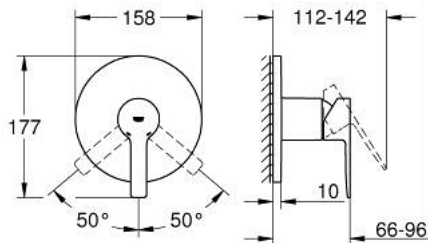

## 24 063 DC1 LINEARE SINGLE-LEVER SHOWER MIXER

### PRODUCT DESCRIPTION

- Tyc: supersteel
- trim set for GROHE Rapido SmartBox (35 600/35 604)
- GROHE SilkMove 46 mm ceramic cartridge
- GROHE LongLife finish
- GROHE FastFixation escutcheon with covered shaft sealing and covered fixing
- metal escutcheon, retroactively 6° adjustable
- metal lever
- without roughing-in set 35 600/35 604 (please order separately)
- flow performance: outlet B or C = 30 l/min