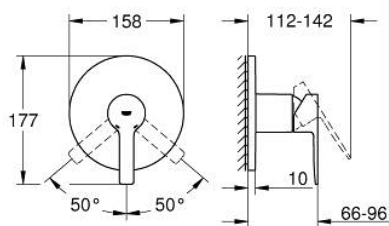

24 063 DL1 LINEARE SINGLE-LEVER SHOWER MIXER

PRODUCT DESCRIPTION

- Colour: brushed warm sunset
- trim set for GROHE Rapido SmartBox (35 600/35 604)
- GROHE SilkMove 46 mm ceramic cartridge
- GROHE LongLife finish
- GROHE FastFixation escutcheon with covered shaft sealing and covered fixing
- metal escutcheon, retroactively 6° adjustable
- metal lever
- without roughing-in set 35 600/35 604 (please order separately)
- flow performance: outlet B or C = 30 l/min

24 063 DL1 LINEARE SINGLE-LEVER SHOWER MIXER

SPARE PARTS

- 1: Lever (Spare part-nr. 46988DL0)
 - 2: escutcheon (Spare part-nr. 48428DL0)
 - 3: Mounting plate (Spare part-nr. 48439000)
 - 4: Cap (Spare part-nr. 09038DL0)
 - 5: Cartridge (Spare part-nr. 46048000)
 - 6: Seal (Spare part-nr. 48360000)
 - 7: Temperature limiter (Spare part-nr. 46375000)*
 - 8: Universal extension set single-lever mixers, 25 mm (Spare part-nr. 14056000)*
 - 9: Universal extension set single-lever mixers, 50 mm (Spare part-nr. 14057000)*
- * Optional accessories