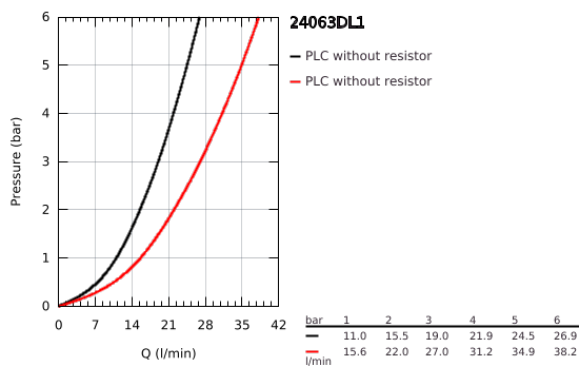

24 063 DL1 LINEARE SINGLE-LEVER SHOWER MIXER

PRODUCT DESCRIPTION

- Colour: brushed warm sunset
- trim set for GROHE Rapido SmartBox (35 600/35 604)
- GROHE SilkMove 46 mm ceramic cartridge
- GROHE LongLife finish
- GROHE FastFixation escutcheon with covered shaft sealing and covered fixing
- metal escutcheon, retroactively 6° adjustable
- metal lever
- without roughing-in set 35 600/35 604 (please order separately)
- flow performance: outlet B or C = 30 l/min

24 063 DL1 LINEARE SINGLE-LEVER SHOWER MIXER

SPARE PARTS

- 1: Lever (Spare part-nr. 46988DL0)
 - 2: escutcheon (Spare part-nr. 48428DL0)
 - 3: Mounting plate (Spare part-nr. 48439000)
 - 4: Cap (Spare part-nr. 09038DL0)
 - 5: Cartridge (Spare part-nr. 46048000)
 - 6: Seal (Spare part-nr. 48360000)
 - 7: Temperature limiter (Spare part-nr. 46375000)*
 - 8: Universal extension set single-lever mixers, 25 mm (Spare part-nr. 14056000)*
 - 9: Universal extension set single-lever mixers, 50 mm (Spare part-nr. 14057000)*
- * Optional accessories