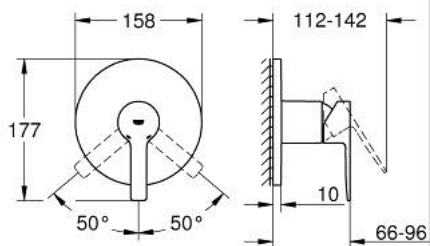

## 24 063 DL1 LINEARE SINGLE-LEVER SHOWER MIXER

### PRODUCT DESCRIPTION

- Tyc: brushed warm sunset
- trim set for GROHE Rapido SmartBox (35 600/35 604)
- GROHE SilkMove 46 mm ceramic cartridge
- GROHE LongLife finish
- GROHE FastFixation escutcheon with covered shaft sealing and covered fixing
- metal escutcheon, retroactively 6° adjustable
- metal lever
- without roughing-in set 35 600/35 604 (please order separately)
- flow performance: outlet B or C = 30 l/min

### SPARE PARTS

- 1: Lever (Spare part-nr. 46988DL0)
  - 2: escutcheon (Spare part-nr. 48428DL0)
  - 3: Mounting plate (Spare part-nr. 48439000)
  - 4: Cap (Spare part-nr. 09038DL0)
  - 5: Cartridge (Spare part-nr. 46048000)
  - 6: Seal (Spare part-nr. 48360000)
  - 7: Temperature limiter (Spare part-nr. 46375000)\*
  - 8: Universal extension set single-lever mixers, 25 mm (Spare part-nr. 14056000)\*
  - 9: Universal extension set single-lever mixers, 50 mm (Spare part-nr. 14057000)\*
- \* Optional accessories