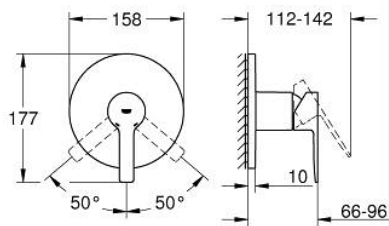

24 063 GN1 LINEARE SINGLE-LEVER SHOWER MIXER

PRODUCT DESCRIPTION

- Colour: brushed cool sunrise
- trim set for GROHE Rapido SmartBox (35 600/35 604)
- GROHE SilkMove 46 mm ceramic cartridge
- GROHE LongLife finish
- GROHE FastFixation escutcheon with covered shaft sealing and covered fixing
- metal escutcheon, retroactively 6° adjustable
- metal lever
- without roughing-in set 35 600/35 604 (please order separately)
- flow performance: outlet B or C = 30 l/min

24 063 GN1 LINEARE SINGLE-LEVER SHOWER MIXER

SPARE PARTS

- 1: Lever (Spare part-nr. 46988GN0)
 - 2: escutcheon (Spare part-nr. 48428GN0)
 - 3: Mounting plate (Spare part-nr. 48439000)
 - 4: Cap (Spare part-nr. 09038GN0)
 - 5: Cartridge (Spare part-nr. 46048000)
 - 6: Seal (Spare part-nr. 48360000)
 - 7: Temperature limiter (Spare part-nr. 46375000)*
 - 8: Universal extension set single-lever mixers, 25 mm (Spare part-nr. 14056000)*
 - 9: Universal extension set single-lever mixers, 50 mm (Spare part-nr. 14057000)*
- * Optional accessories