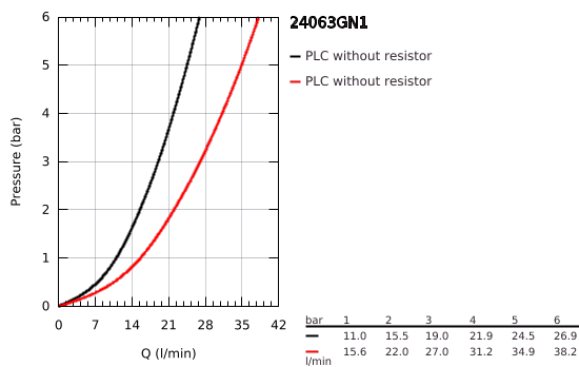

24 063 GN1 LINEARE SINGLE-LEVER SHOWER MIXER

PRODUCT DESCRIPTION

- Colour: brushed cool sunrise
- trim set for GROHE Rapido SmartBox (35 600/35 604)
- GROHE SilkMove 46 mm ceramic cartridge
- GROHE LongLife finish
- GROHE FastFixation escutcheon with covered shaft sealing and covered fixing
- metal escutcheon, retroactively 6° adjustable
- metal lever
- without roughing-in set 35 600/35 604 (please order separately)
- flow performance: outlet B or C = 30 l/min

24 063 GN1 LINEARE SINGLE-LEVER SHOWER MIXER

SPARE PARTS

- 1: Lever (Spare part-nr. 46988GN0)
 - 2: escutcheon (Spare part-nr. 48428GN0)
 - 3: Mounting plate (Spare part-nr. 48439000)
 - 4: Cap (Spare part-nr. 09038GN0)
 - 5: Cartridge (Spare part-nr. 46048000)
 - 6: Seal (Spare part-nr. 48360000)
 - 7: Temperature limiter (Spare part-nr. 46375000)*
 - 8: Universal extension set single-lever mixers, 25 mm (Spare part-nr. 14056000)*
 - 9: Universal extension set single-lever mixers, 50 mm (Spare part-nr. 14057000)*
- * Optional accessories