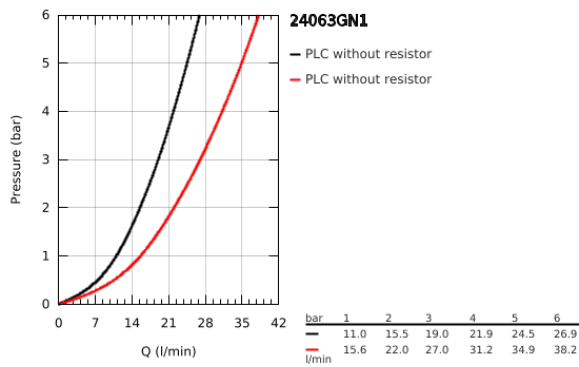

24 063 GN1 LINEARE SINGLE-LEVER SHOWER MIXER

PRODUCT DESCRIPTION

- Colour: brushed cool sunrise
- trim set for GROHE Rapido SmartBox (35 600/35 604)
- GROHE SilkMove 46 mm ceramic cartridge
- GROHE LongLife finish
- GROHE FastFixation escutcheon with covered shaft sealing and covered fixing
- metal escutcheon, retroactively 6° adjustable
- metal lever
- without roughing-in set 35 600/35 604 (please order separately)
- flow performance: outlet B or C = 30 l/min

24 063 GN1 LINEARE SINGLE-LEVER SHOWER MIXER

SPARE PARTS

- 1: Lever (Spare part-nr. 46988GN0)
 - 2: escutcheon (Spare part-nr. 48428GN0)
 - 3: Mounting plate (Spare part-nr. 48439000)
 - 4: Cap (Spare part-nr. 09038GN0)
 - 5: Cartridge (Spare part-nr. 46048000)
 - 6: Seal (Spare part-nr. 48360000)
 - 7: Temperature limiter (Spare part-nr. 46375000)*
 - 8: Universal extension set single-lever mixers, 25 mm (Spare part-nr. 14056000)*
 - 9: Universal extension set single-lever mixers, 50 mm (Spare part-nr. 14057000)*
- * Optional accessories