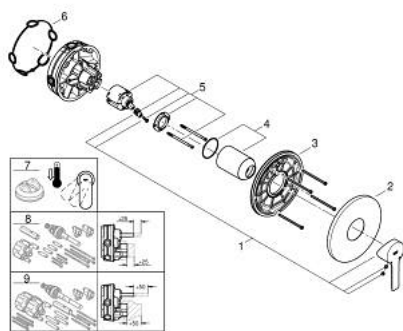

24 063 GN1 LINEARE SINGLE-LEVER SHOWER MIXER

PRODUCT DESCRIPTION

- Colour: brushed cool sunrise
- trim set for GROHE Rapido SmartBox (35 600/35 604)
- GROHE SilkMove 46 mm ceramic cartridge
- GROHE LongLife finish
- GROHE FastFixation escutcheon with covered shaft sealing and covered fixing
- metal escutcheon, retroactively 6° adjustable
- metal lever
- without roughing-in set 35 600/35 604 (please order separately)
- flow performance: outlet B or C = 30 l/min

24 063 GN1 LINEARE SINGLE-LEVER SHOWER MIXER

SPARE PARTS

- 1: Lever (Spare part-nr. 46988GN0)
 - 2: escutcheon (Spare part-nr. 48428GN0)
 - 3: Mounting plate (Spare part-nr. 48439000)
 - 4: Cap (Spare part-nr. 09038GN0)
 - 5: Cartridge (Spare part-nr. 46048000)
 - 6: Seal (Spare part-nr. 48360000)
 - 7: Temperature limiter (Spare part-nr. 46375000)*
 - 8: Universal extension set single-lever mixers, 25 mm (Spare part-nr. 14056000)*
 - 9: Universal extension set single-lever mixers, 50 mm (Spare part-nr. 14057000)*
- * Optional accessories