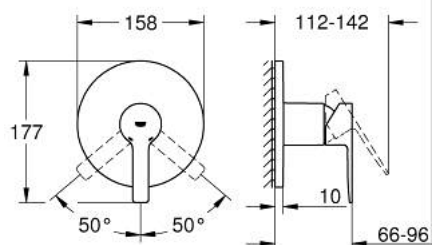

## 24 063 GN1 LINEARE SINGLE-LEVER SHOWER MIXER

### PRODUCT DESCRIPTION

- Tyc: brushed cool sunrise
- trim set for GROHE Rapido SmartBox (35 600/35 604)
- GROHE SilkMove 46 mm ceramic cartridge
- GROHE LongLife finish
- GROHE FastFixation escutcheon with covered shaft sealing and covered fixing
- metal escutcheon, retroactively 6° adjustable
- metal lever
- without roughing-in set 35 600/35 604 (please order separately)
- flow performance: outlet B or C = 30 l/min