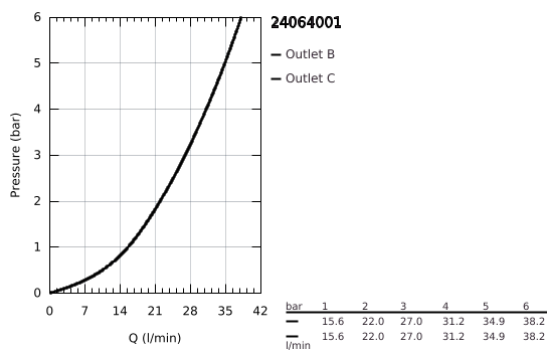

24 064 001 LINEARE SINGLE-LEVER MIXER WITH 2-WAY DIVERTER

PRODUCT DESCRIPTION

- Colour: chrome
- trim set for GROHE Rapido SmartBox (35 600/35 604)
- GROHE SilkMove 46 mm ceramic cartridge
- GROHE LongLife finish
- GROHE FastFixation escutcheon with covered shaft sealing and covered fixing
- metal escutcheon, retroactively 6° adjustable
- metal lever
- automatic 2-way diverter
- without roughing-in set 35 600/35 604 (please order separately)
- flow performance: outlet B = 27 l/min, outlet C = 27 l/min

24 064 001 LINEARE SINGLE-LEVER MIXER WITH 2-WAY DIVERTER

SPARE PARTS

- 1: Lever (Spare part-nr. 46988000)
 - 2: Escutcheon (Spare part-nr. 48429000)
 - 3: Mounting plate (Spare part-nr. 48440000)
 - 4: Cap (Spare part-nr. 09038000)
 - 5: Diverter (Spare part-nr. 48634000)
 - 6: Diverter knob (Spare part-nr. 48637000)
 - 7: Cartridge (Spare part-nr. 46048000)
 - 8: Non-return valve (Spare part-nr. 49085000)
 - 9: Seal (Spare part-nr. 48360000)
 - 10: Temperature limiter (Spare part-nr. 46375000)*
 - 11: Backflow protection combination (EN1717) (Spare part-nr. 14055000)*
 - 12: Universal extension set single-lever mixers, 25 mm (Spare part-nr. 1405600)*
 - 13: diverter (Spare part-nr. 48635000)*
 - 14: Universal extension set single-lever mixers, 50 mm (Spare part-nr. 1405700)*
 - 15: diverter (Spare part-nr. 48636000)*
- * Optional accessories