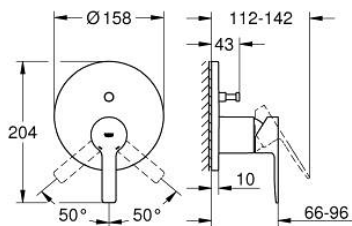

24 064 001 LINEARE SINGLE-LEVER MIXER WITH 2-WAY DIVERTER

PRODUCT DESCRIPTION

- Colour: chrome
- trim set for GROHE Rapido SmartBox (35 600/35 604)
- GROHE SilkMove 46 mm ceramic cartridge
- GROHE LongLife finish
- GROHE FastFixation escutcheon with covered shaft sealing and covered fixing
- metal escutcheon, retroactively 6° adjustable
- metal lever
- automatic 2-way diverter
- without roughing-in set 35 600/35 604 (please order separately)
- flow performance: outlet B = 27 l/min, outlet C = 27 l/min

24 064 001 LINEARE SINGLE-LEVER MIXER WITH 2-WAY DIVERTER

SPARE PARTS

- 1: Lever (Spare part-nr. 46988000)
 - 2: Escutcheon (Spare part-nr. 48429000)
 - 3: Mounting plate (Spare part-nr. 48440000)
 - 4: Cap (Spare part-nr. 09038000)
 - 5: Diverter (Spare part-nr. 48634000)
 - 6: Diverter knob (Spare part-nr. 48637000)
 - 7: Cartridge (Spare part-nr. 46048000)
 - 8: Non-return valve (Spare part-nr. 49085000)
 - 9: Seal (Spare part-nr. 48360000)
 - 10: Temperature limiter (Spare part-nr. 46375000)*
 - 11: Backflow protection combination (EN1717) (Spare part-nr. 14055000)*
 - 12: Universal extension set single-lever mixers, 25 mm (Spare part-nr. 1405600)*
 - 13: diverter (Spare part-nr. 48635000)*
 - 14: Universal extension set single-lever mixers, 50 mm (Spare part-nr. 1405700)*
 - 15: diverter (Spare part-nr. 48636000)*
- * Optional accessories