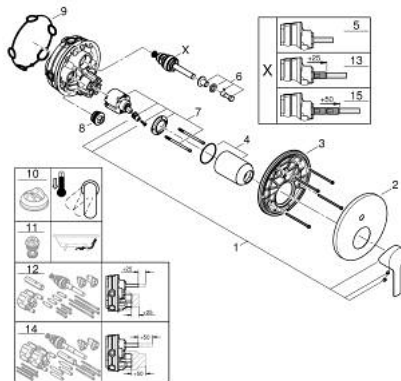

24 064 001 LINEARE SINGLE-LEVER MIXER WITH 2-WAY DIVERTER

PRODUCT DESCRIPTION

- Colour: chrome
- trim set for GROHE Rapido SmartBox (35 600/35 604)
- GROHE SilkMove 46 mm ceramic cartridge
- GROHE LongLife finish
- GROHE FastFixation escutcheon with covered shaft sealing and covered fixing
- metal escutcheon, retroactively 6° adjustable
- metal lever
- automatic 2-way diverter
- without roughing-in set 35 600/35 604 (please order separately)
- flow performance: outlet B = 27 l/min, outlet C = 27 l/min

24 064 001 LINEARE SINGLE-LEVER MIXER WITH 2-WAY DIVERTER

SPARE PARTS

- 1: Lever (Spare part-nr. 46988000)
 - 2: Escutcheon (Spare part-nr. 48429000)
 - 3: Mounting plate (Spare part-nr. 48440000)
 - 4: Cap (Spare part-nr. 09038000)
 - 5: Diverter (Spare part-nr. 48634000)
 - 6: Diverter knob (Spare part-nr. 48637000)
 - 7: Cartridge (Spare part-nr. 46048000)
 - 8: Non-return valve (Spare part-nr. 49085000)
 - 9: Seal (Spare part-nr. 48360000)
 - 10: Temperature limiter (Spare part-nr. 46375000)*
 - 11: Backflow protection combination (EN1717) (Spare part-nr. 14055000)*
 - 12: Universal extension set single-lever mixers, 25 mm (Spare part-nr. 1405600)*
 - 13: diverter (Spare part-nr. 48635000)*
 - 14: Universal extension set single-lever mixers, 50 mm (Spare part-nr. 1405700)*
 - 15: diverter (Spare part-nr. 48636000)*
- * Optional accessories