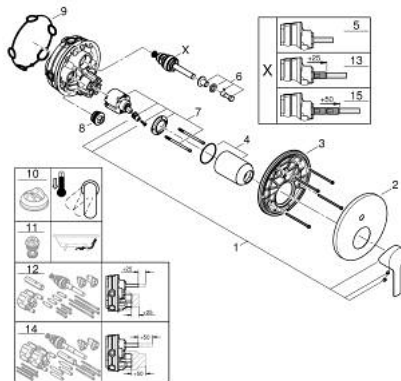

## 24 064 001 LINEARE SINGLE-LEVER MIXER WITH 2-WAY DIVERTER

### PRODUCT DESCRIPTION

- Tyc: Chrome
- trim set for GROHE Rapido SmartBox (35 600/35 604)
- GROHE SilkMove 46 mm ceramic cartridge
- GROHE LongLife finish
- GROHE FastFixation escutcheon with covered shaft sealing and covered fixing
- metal escutcheon, retroactively 6° adjustable
- metal lever
- automatic 2-way diverter
- without roughing-in set 35 600/35 604 (please order separately)
- flow performance: outlet B = 27 l/min, outlet C = 27 l/min

### SPARE PARTS

- 1: Lever (Spare part-nr. 46988000)
  - 2: Escutcheon (Spare part-nr. 48429000)
  - 3: Mounting plate (Spare part-nr. 48440000)
  - 4: Cap (Spare part-nr. 09038000)
  - 5: Diverter (Spare part-nr. 48634000)
  - 6: Diverter knob (Spare part-nr. 48637000)
  - 7: Cartridge (Spare part-nr. 46048000)
  - 8: Non-return valve (Spare part-nr. 49085000)
  - 9: Seal (Spare part-nr. 48360000)
  - 10: Temperature limiter (Spare part-nr. 46375000)\*
  - 11: Backflow protection combination (EN1717) (Spare part-nr. 14055000)\*
  - 12: Universal extension set single-lever mixers, 25 mm (Spare part-nr. 14056000)\*
  - 13: diverter (Spare part-nr. 48635000)\*
  - 14: Universal extension set single-lever mixers, 50 mm (Spare part-nr. 14057000)\*
  - 15: diverter (Spare part-nr. 48636000)\*
- \* Optional accessories