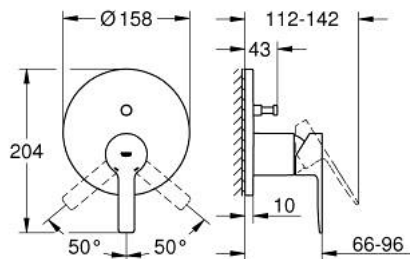

## 24 064 001 LINEARE SINGLE-LEVER MIXER WITH 2-WAY DIVERTER

### PRODUCT DESCRIPTION

- Tyc: Chrome
- trim set for GROHE Rapido SmartBox (35 600/35 604)
- GROHE SilkMove 46 mm ceramic cartridge
- GROHE LongLife finish
- GROHE FastFixation escutcheon with covered shaft sealing and covered fixing
- metal escutcheon, retroactively 6° adjustable
- metal lever
- automatic 2-way diverter
- without roughing-in set 35 600/35 604 (please order separately)
- flow performance: outlet B = 27 l/min, outlet C = 27 l/min

### SPARE PARTS

- 1: Lever (Spare part-nr. 46988000)
  - 2: Escutcheon (Spare part-nr. 48429000)
  - 3: Mounting plate (Spare part-nr. 48440000)
  - 4: Cap (Spare part-nr. 09038000)
  - 5: Diverter (Spare part-nr. 48634000)
  - 6: Diverter knob (Spare part-nr. 48637000)
  - 7: Cartridge (Spare part-nr. 46048000)
  - 8: Non-return valve (Spare part-nr. 49085000)
  - 9: Seal (Spare part-nr. 48360000)
  - 10: Temperature limiter (Spare part-nr. 46375000)\*
  - 11: Backflow protection combination (EN1717) (Spare part-nr. 14055000)\*
  - 12: Universal extension set single-lever mixers, 25 mm (Spare part-nr. 14056000)\*
  - 13: diverter (Spare part-nr. 48635000)\*
  - 14: Universal extension set single-lever mixers, 50 mm (Spare part-nr. 14057000)\*
  - 15: diverter (Spare part-nr. 48636000)\*
- \* Optional accessories