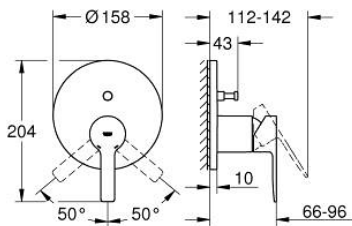

24 064 AL1 LINEARE SINGLE-LEVER MIXER WITH 2-WAY DIVERTER

PRODUCT DESCRIPTION

- Colour: brushed hard graphite
- trim set for GROHE Rapido SmartBox (35 600/35 604)
- GROHE SilkMove 46 mm ceramic cartridge
- GROHE LongLife finish
- GROHE FastFixation escutcheon with covered shaft sealing and covered fixing
- metal escutcheon, retroactively 6° adjustable
- metal lever
- automatic 2-way diverter
- without roughing-in set 35 600/35 604 (please order separately)
- flow performance: outlet B = 27 l/min, outlet C = 27 l/min

24 064 AL1 LINEARE SINGLE-LEVER MIXER WITH 2-WAY DIVERTER

SPARE PARTS

- 1: Lever (Spare part-nr. 46988AL0)
 - 2: Escutcheon (Spare part-nr. 48429AL0)
 - 3: Mounting plate (Spare part-nr. 48440000)
 - 4: Cap (Spare part-nr. 09038AL0)
 - 5: Diverter (Spare part-nr. 48634000)
 - 6: Diverter knob (Spare part-nr. 48637AL0)
 - 7: Cartridge (Spare part-nr. 46048000)
 - 8: Non-return valve (Spare part-nr. 49085000)
 - 9: Seal (Spare part-nr. 48360000)
 - 10: Temperature limiter (Spare part-nr. 46375000)*
 - 11: Backflow protection combination (EN1717) (Spare part-nr. 14055000)*
 - 12: Universal extension set single-lever mixers, 25 mm (Spare part-nr. 1405600)*
 - 13: diverter (Spare part-nr. 48635000)*
 - 14: Universal extension set single-lever mixers, 50 mm (Spare part-nr. 1405700)*
 - 15: diverter (Spare part-nr. 48636000)*
- * Optional accessories