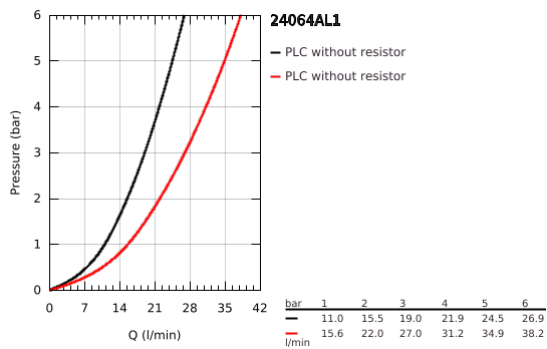

24 064 AL1 LINEARE SINGLE-LEVER MIXER WITH 2-WAY DIVERTER

PRODUCT DESCRIPTION

- Colour: brushed hard graphite
- trim set for GROHE Rapido SmartBox (35 600/35 604)
- GROHE SilkMove 46 mm ceramic cartridge
- GROHE LongLife finish
- GROHE FastFixation escutcheon with covered shaft sealing and covered fixing
- metal escutcheon, retroactively 6° adjustable
- metal lever
- automatic 2-way diverter
- without roughing-in set 35 600/35 604 (please order separately)
- flow performance: outlet B = 27 l/min, outlet C = 27 l/min

24 064 AL1 LINEARE SINGLE-LEVER MIXER WITH 2-WAY DIVERTER

SPARE PARTS

- 1: Lever (Spare part-nr. 46988AL0)
 - 2: Escutcheon (Spare part-nr. 48429AL0)
 - 3: Mounting plate (Spare part-nr. 48440000)
 - 4: Cap (Spare part-nr. 09038AL0)
 - 5: Diverter (Spare part-nr. 48634000)
 - 6: Diverter knob (Spare part-nr. 48637AL0)
 - 7: Cartridge (Spare part-nr. 46048000)
 - 8: Non-return valve (Spare part-nr. 49085000)
 - 9: Seal (Spare part-nr. 48360000)
 - 10: Temperature limiter (Spare part-nr. 46375000)*
 - 11: Backflow protection combination (EN1717) (Spare part-nr. 14055000)*
 - 12: Universal extension set single-lever mixers, 25 mm (Spare part-nr. 1405600)*
 - 13: diverter (Spare part-nr. 48635000)*
 - 14: Universal extension set single-lever mixers, 50 mm (Spare part-nr. 1405700)*
 - 15: diverter (Spare part-nr. 48636000)*
- * Optional accessories