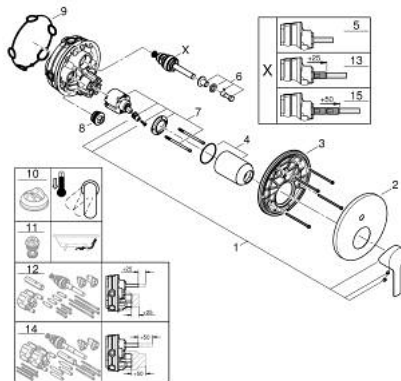

24 064 AL1 LINEARE SINGLE-LEVER MIXER WITH 2-WAY DIVERTER

PRODUCT DESCRIPTION

- Colour: brushed hard graphite
- trim set for GROHE Rapido SmartBox (35 600/35 604)
- GROHE SilkMove 46 mm ceramic cartridge
- GROHE LongLife finish
- GROHE FastFixation escutcheon with covered shaft sealing and covered fixing
- metal escutcheon, retroactively 6° adjustable
- metal lever
- automatic 2-way diverter
- without roughing-in set 35 600/35 604 (please order separately)
- flow performance: outlet B = 27 l/min, outlet C = 27 l/min

24 064 AL1 LINEARE SINGLE-LEVER MIXER WITH 2-WAY DIVERTER

SPARE PARTS

- 1: Lever (Spare part-nr. 46988AL0)
 - 2: Escutcheon (Spare part-nr. 48429AL0)
 - 3: Mounting plate (Spare part-nr. 48440000)
 - 4: Cap (Spare part-nr. 09038AL0)
 - 5: Diverter (Spare part-nr. 48634000)
 - 6: Diverter knob (Spare part-nr. 48637AL0)
 - 7: Cartridge (Spare part-nr. 46048000)
 - 8: Non-return valve (Spare part-nr. 49085000)
 - 9: Seal (Spare part-nr. 48360000)
 - 10: Temperature limiter (Spare part-nr. 46375000)*
 - 11: Backflow protection combination (EN1717) (Spare part-nr. 14055000)*
 - 12: Universal extension set single-lever mixers, 25 mm (Spare part-nr. 1405600)*
 - 13: diverter (Spare part-nr. 48635000)*
 - 14: Universal extension set single-lever mixers, 50 mm (Spare part-nr. 1405700)*
 - 15: diverter (Spare part-nr. 48636000)*
- * Optional accessories