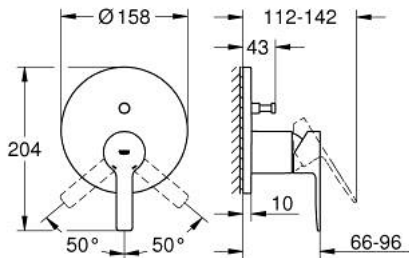

24 064 AL1 LINEARE SINGLE-LEVER MIXER WITH 2-WAY DIVERTER

PRODUCT DESCRIPTION

- Tyc: brushed hard graphite
- trim set for GROHE Rapido SmartBox (35 600/35 604)
- GROHE SilkMove 46 mm ceramic cartridge
- GROHE LongLife finish
- GROHE FastFixation escutcheon with covered shaft sealing and covered fixing
- metal escutcheon, retroactively 6° adjustable
- metal lever
- automatic 2-way diverter
- without roughing-in set 35 600/35 604 (please order separately)
- flow performance: outlet B = 27 l/min, outlet C = 27 l/min

24 064 AL1 LINEARE SINGLE-LEVER MIXER WITH 2-WAY DIVERTER

SPARE PARTS

- 1: Lever (Spare part-nr. 46988AL0)
 - 2: Escutcheon (Spare part-nr. 48429AL0)
 - 3: Mounting plate (Spare part-nr. 48440000)
 - 4: Cap (Spare part-nr. 09038AL0)
 - 5: Diverter (Spare part-nr. 48634000)
 - 6: Diverter knob (Spare part-nr. 48637AL0)
 - 7: Cartridge (Spare part-nr. 46048000)
 - 8: Non-return valve (Spare part-nr. 49085000)
 - 9: Seal (Spare part-nr. 48360000)
 - 10: Temperature limiter (Spare part-nr. 46375000)*
 - 11: Backflow protection combination (EN1717) (Spare part-nr. 14055000)*
 - 12: Universal extension set single-lever mixers, 25 mm (Spare part-nr. 14056000)*
 - 13: diverter (Spare part-nr. 48635000)*
 - 14: Universal extension set single-lever mixers, 50 mm (Spare part-nr. 14057000)*
 - 15: diverter (Spare part-nr. 48636000)*
- * Optional accessories