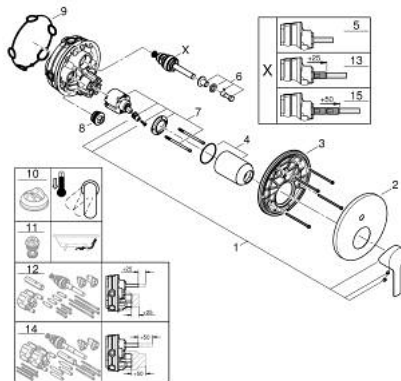

24 064 AL1 LINEARE SINGLE-LEVER MIXER WITH 2-WAY DIVERTER

PRODUCT DESCRIPTION

- Tyc: brushed hard graphite
- trim set for GROHE Rapido SmartBox (35 600/35 604)
- GROHE SilkMove 46 mm ceramic cartridge
- GROHE LongLife finish
- GROHE FastFixation escutcheon with covered shaft sealing and covered fixing
- metal escutcheon, retroactively 6° adjustable
- metal lever
- automatic 2-way diverter
- without roughing-in set 35 600/35 604 (please order separately)
- flow performance: outlet B = 27 l/min, outlet C = 27 l/min

24 064 AL1 LINEARE SINGLE-LEVER MIXER WITH 2-WAY DIVERTER

SPARE PARTS

- 1: Lever (Spare part-nr. 46988AL0)
 - 2: Escutcheon (Spare part-nr. 48429AL0)
 - 3: Mounting plate (Spare part-nr. 48440000)
 - 4: Cap (Spare part-nr. 09038AL0)
 - 5: Diverter (Spare part-nr. 48634000)
 - 6: Diverter knob (Spare part-nr. 48637AL0)
 - 7: Cartridge (Spare part-nr. 46048000)
 - 8: Non-return valve (Spare part-nr. 49085000)
 - 9: Seal (Spare part-nr. 48360000)
 - 10: Temperature limiter (Spare part-nr. 46375000)*
 - 11: Backflow protection combination (EN1717) (Spare part-nr. 14055000)*
 - 12: Universal extension set single-lever mixers, 25 mm (Spare part-nr. 14056000)*
 - 13: diverter (Spare part-nr. 48635000)*
 - 14: Universal extension set single-lever mixers, 50 mm (Spare part-nr. 14057000)*
 - 15: diverter (Spare part-nr. 48636000)*
- * Optional accessories