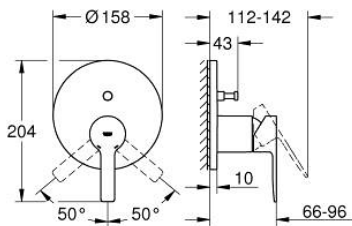

24 064 DC1 LINEARE SINGLE-LEVER MIXER WITH 2-WAY DIVERTER

PRODUCT DESCRIPTION

- Colour: supersteel
- trim set for GROHE Rapido SmartBox (35 600/35 604)
- GROHE SilkMove 46 mm ceramic cartridge
- GROHE LongLife finish
- GROHE FastFixation escutcheon with covered shaft sealing and covered fixing
- metal escutcheon, retroactively 6° adjustable
- metal lever
- automatic 2-way diverter
- without roughing-in set 35 600/35 604 (please order separately)
- flow performance: outlet B = 27 l/min, outlet C = 27 l/min

24 064 DC1 LINEARE SINGLE-LEVER MIXER WITH 2-WAY DIVERTER

SPARE PARTS

- 1: Lever (Spare part-nr. 46988DC0)
 - 2: Escutcheon (Spare part-nr. 48429DC0)
 - 3: Mounting plate (Spare part-nr. 48440000)
 - 4: Cap (Spare part-nr. 09038DC0)
 - 5: Diverter (Spare part-nr. 48634000)
 - 6: Diverter knob (Spare part-nr. 48637DC0)
 - 7: Cartridge (Spare part-nr. 46048000)
 - 8: Non-return valve (Spare part-nr. 49085000)
 - 9: Seal (Spare part-nr. 48360000)
 - 10: Temperature limiter (Spare part-nr. 46375000)*
 - 11: Backflow protection combination (EN1717) (Spare part-nr. 14055000)*
 - 12: Universal extension set single-lever mixers, 25 mm (Spare part-nr. 14056000)*
 - 13: diverter (Spare part-nr. 48635000)*
 - 14: Universal extension set single-lever mixers, 50 mm (Spare part-nr. 14057000)*
 - 15: diverter (Spare part-nr. 48636000)*
- * Optional accessories