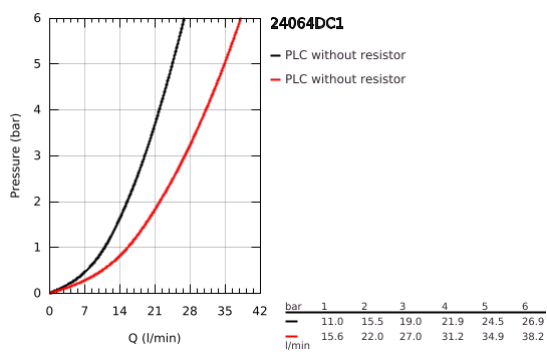

24 064 DC1 LINEARE SINGLE-LEVER MIXER WITH 2-WAY DIVERTER

PRODUCT DESCRIPTION

- Colour: supersteel
- trim set for GROHE Rapido SmartBox (35 600/35 604)
- GROHE SilkMove 46 mm ceramic cartridge
- GROHE LongLife finish
- GROHE FastFixation escutcheon with covered shaft sealing and covered fixing
- metal escutcheon, retroactively 6° adjustable
- metal lever
- automatic 2-way diverter
- without roughing-in set 35 600/35 604 (please order separately)
- flow performance: outlet B = 27 l/min, outlet C = 27 l/min

24 064 DC1 LINEARE SINGLE-LEVER MIXER WITH 2-WAY DIVERTER

SPARE PARTS

- 1: Lever (Spare part-nr. 46988DC0)
 - 2: Escutcheon (Spare part-nr. 48429DC0)
 - 3: Mounting plate (Spare part-nr. 48440000)
 - 4: Cap (Spare part-nr. 09038DC0)
 - 5: Diverter (Spare part-nr. 48634000)
 - 6: Diverter knob (Spare part-nr. 48637DC0)
 - 7: Cartridge (Spare part-nr. 46048000)
 - 8: Non-return valve (Spare part-nr. 49085000)
 - 9: Seal (Spare part-nr. 48360000)
 - 10: Temperature limiter (Spare part-nr. 46375000)*
 - 11: Backflow protection combination (EN1717) (Spare part-nr. 14055000)*
 - 12: Universal extension set single-lever mixers, 25 mm (Spare part-nr. 14056000)*
 - 13: diverter (Spare part-nr. 48635000)*
 - 14: Universal extension set single-lever mixers, 50 mm (Spare part-nr. 14057000)*
 - 15: diverter (Spare part-nr. 48636000)*
- * Optional accessories