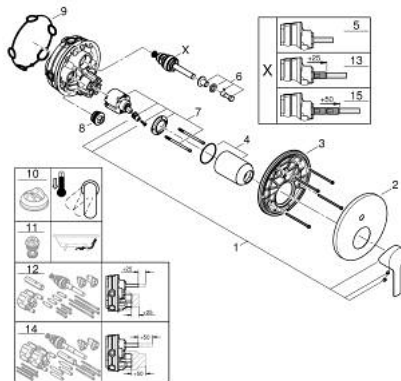

24 064 DC1 LINEARE SINGLE-LEVER MIXER WITH 2-WAY DIVERTER

PRODUCT DESCRIPTION

- Colour: supersteel
- trim set for GROHE Rapido SmartBox (35 600/35 604)
- GROHE SilkMove 46 mm ceramic cartridge
- GROHE LongLife finish
- GROHE FastFixation escutcheon with covered shaft sealing and covered fixing
- metal escutcheon, retroactively 6° adjustable
- metal lever
- automatic 2-way diverter
- without roughing-in set 35 600/35 604 (please order separately)
- flow performance: outlet B = 27 l/min, outlet C = 27 l/min

24 064 DC1 LINEARE SINGLE-LEVER MIXER WITH 2-WAY DIVERTER

SPARE PARTS

- 1: Lever (Spare part-nr. 46988DC0)
 - 2: Escutcheon (Spare part-nr. 48429DC0)
 - 3: Mounting plate (Spare part-nr. 48440000)
 - 4: Cap (Spare part-nr. 09038DC0)
 - 5: Diverter (Spare part-nr. 48634000)
 - 6: Diverter knob (Spare part-nr. 48637DC0)
 - 7: Cartridge (Spare part-nr. 46048000)
 - 8: Non-return valve (Spare part-nr. 49085000)
 - 9: Seal (Spare part-nr. 48360000)
 - 10: Temperature limiter (Spare part-nr. 46375000)*
 - 11: Backflow protection combination (EN1717) (Spare part-nr. 14055000)*
 - 12: Universal extension set single-lever mixers, 25 mm (Spare part-nr. 14056000)*
 - 13: diverter (Spare part-nr. 48635000)*
 - 14: Universal extension set single-lever mixers, 50 mm (Spare part-nr. 14057000)*
 - 15: diverter (Spare part-nr. 48636000)*
- * Optional accessories