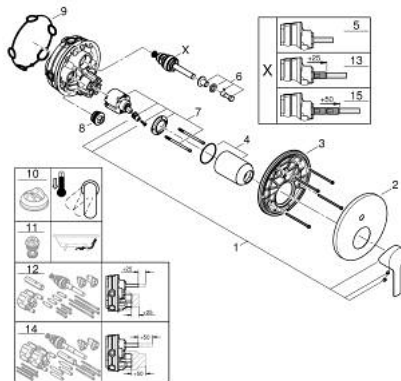

24 064 DC1 LINEARE SINGLE-LEVER MIXER WITH 2-WAY DIVERTER

PRODUCT DESCRIPTION

- Tyc: supersteel
- trim set for GROHE Rapido SmartBox (35 600/35 604)
- GROHE SilkMove 46 mm ceramic cartridge
- GROHE LongLife finish
- GROHE FastFixation escutcheon with covered shaft sealing and covered fixing
- metal escutcheon, retroactively 6° adjustable
- metal lever
- automatic 2-way diverter
- without roughing-in set 35 600/35 604 (please order separately)
- flow performance: outlet B = 27 l/min, outlet C = 27 l/min

24 064 DC1 LINEARE SINGLE-LEVER MIXER WITH 2-WAY DIVERTER

SPARE PARTS

- 1: Lever (Spare part-nr. 46988DC0)
 - 2: Escutcheon (Spare part-nr. 48429DC0)
 - 3: Mounting plate (Spare part-nr. 48440000)
 - 4: Cap (Spare part-nr. 09038DC0)
 - 5: Diverter (Spare part-nr. 48634000)
 - 6: Diverter knob (Spare part-nr. 48637DC0)
 - 7: Cartridge (Spare part-nr. 46048000)
 - 8: Non-return valve (Spare part-nr. 49085000)
 - 9: Seal (Spare part-nr. 48360000)
 - 10: Temperature limiter (Spare part-nr. 46375000)*
 - 11: Backflow protection combination (EN1717) (Spare part-nr. 14055000)*
 - 12: Universal extension set single-lever mixers, 25 mm (Spare part-nr. 14056000)*
 - 13: diverter (Spare part-nr. 48635000)*
 - 14: Universal extension set single-lever mixers, 50 mm (Spare part-nr. 14057000)*
 - 15: diverter (Spare part-nr. 48636000)*
- * Optional accessories