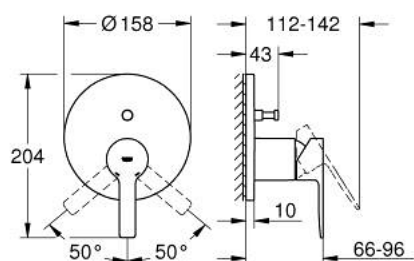

24 064 DC1 LINEARE SINGLE-LEVER MIXER WITH 2-WAY DIVERTER

PRODUCT DESCRIPTION

- Tyc: supersteel
- trim set for GROHE Rapido SmartBox (35 600/35 604)
- GROHE SilkMove 46 mm ceramic cartridge
- GROHE LongLife finish
- GROHE FastFixation escutcheon with covered shaft sealing and covered fixing
- metal escutcheon, retroactively 6° adjustable
- metal lever
- automatic 2-way diverter
- without roughing-in set 35 600/35 604 (please order separately)
- flow performance: outlet B = 27 l/min, outlet C = 27 l/min

24 064 DC1 LINEARE SINGLE-LEVER MIXER WITH 2-WAY DIVERTER

SPARE PARTS

- 1: Lever (Spare part-nr. 46988DC0)
 - 2: Escutcheon (Spare part-nr. 48429DC0)
 - 3: Mounting plate (Spare part-nr. 48440000)
 - 4: Cap (Spare part-nr. 09038DC0)
 - 5: Diverter (Spare part-nr. 48634000)
 - 6: Diverter knob (Spare part-nr. 48637DC0)
 - 7: Cartridge (Spare part-nr. 46048000)
 - 8: Non-return valve (Spare part-nr. 49085000)
 - 9: Seal (Spare part-nr. 48360000)
 - 10: Temperature limiter (Spare part-nr. 46375000)*
 - 11: Backflow protection combination (EN1717) (Spare part-nr. 14055000)*
 - 12: Universal extension set single-lever mixers, 25 mm (Spare part-nr. 14056000)*
 - 13: diverter (Spare part-nr. 48635000)*
 - 14: Universal extension set single-lever mixers, 50 mm (Spare part-nr. 14057000)*
 - 15: diverter (Spare part-nr. 48636000)*
- * Optional accessories