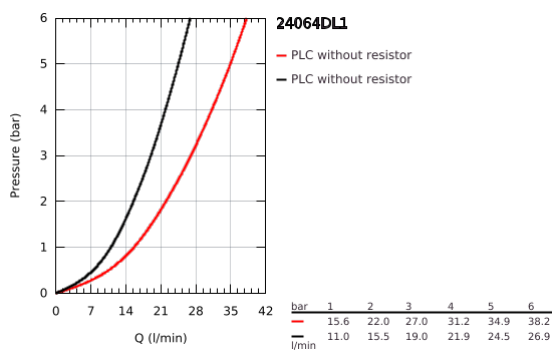

24 064 DL1 LINEARE SINGLE-LEVER MIXER WITH 2-WAY DIVERTER

PRODUCT DESCRIPTION

- Colour: brushed warm sunset
- trim set for GROHE Rapido SmartBox (35 600/35 604)
- GROHE SilkMove 46 mm ceramic cartridge
- GROHE LongLife finish
- GROHE FastFixation escutcheon with covered shaft sealing and covered fixing
- metal escutcheon, retroactively 6° adjustable
- metal lever
- automatic 2-way diverter
- without roughing-in set 35 600/35 604 (please order separately)
- flow performance: outlet B = 27 l/min, outlet C = 27 l/min

24 064 DL1 LINEARE SINGLE-LEVER MIXER WITH 2-WAY DIVERTER

SPARE PARTS

- 1: Lever (Spare part-nr. 46988DL0)
 - 2: Escutcheon (Spare part-nr. 48429DL0)
 - 3: Mounting plate (Spare part-nr. 48440000)
 - 4: Cap (Spare part-nr. 09038DL0)
 - 5: Diverter (Spare part-nr. 48634000)
 - 6: Diverter knob (Spare part-nr. 48637DL0)
 - 7: Cartridge (Spare part-nr. 46048000)
 - 8: Non-return valve (Spare part-nr. 49085000)
 - 9: Seal (Spare part-nr. 48360000)
 - 10: Temperature limiter (Spare part-nr. 46375000)*
 - 11: Backflow protection combination (EN1717) (Spare part-nr. 14055000)*
 - 12: Universal extension set single-lever mixers, 25 mm (Spare part-nr. 14056000)*
 - 13: diverter (Spare part-nr. 48635000)*
 - 14: Universal extension set single-lever mixers, 50 mm (Spare part-nr. 14057000)*
 - 15: diverter (Spare part-nr. 48636000)*
- * Optional accessories