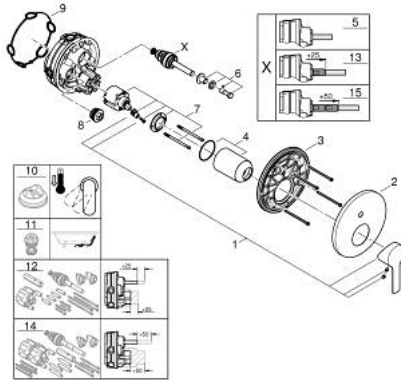

24 064 DL1 LINEARE SINGLE-LEVER MIXER WITH 2-WAY DIVERTER

PRODUCT DESCRIPTION

- Colour: brushed warm sunset
- trim set for GROHE Rapido SmartBox (35 600/35 604)
- GROHE SilkMove 46 mm ceramic cartridge
- GROHE LongLife finish
- GROHE FastFixation escutcheon with covered shaft sealing and covered fixing
- metal escutcheon, retroactively 6° adjustable
- metal lever
- automatic 2-way diverter
- without roughing-in set 35 600/35 604 (please order separately)
- flow performance: outlet B = 27 l/min, outlet C = 27 l/min

24 064 DL1 LINEARE SINGLE-LEVER MIXER WITH 2-WAY DIVERTER

SPARE PARTS

- 1: Lever (Spare part-nr. 46988DL0)
 - 2: Escutcheon (Spare part-nr. 48429DL0)
 - 3: Mounting plate (Spare part-nr. 48440000)
 - 4: Cap (Spare part-nr. 09038DL0)
 - 5: Diverter (Spare part-nr. 48634000)
 - 6: Diverter knob (Spare part-nr. 48637DL0)
 - 7: Cartridge (Spare part-nr. 46048000)
 - 8: Non-return valve (Spare part-nr. 49085000)
 - 9: Seal (Spare part-nr. 48360000)
 - 10: Temperature limiter (Spare part-nr. 46375000)*
 - 11: Backflow protection combination (EN1717) (Spare part-nr. 14055000)*
 - 12: Universal extension set single-lever mixers, 25 mm (Spare part-nr. 14056000)*
 - 13: diverter (Spare part-nr. 48635000)*
 - 14: Universal extension set single-lever mixers, 50 mm (Spare part-nr. 14057000)*
 - 15: diverter (Spare part-nr. 48636000)*
- * Optional accessories