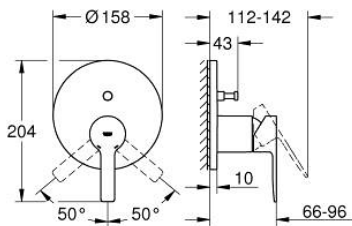

24 064 DL1 LINEARE SINGLE-LEVER MIXER WITH 2-WAY DIVERTER

PRODUCT DESCRIPTION

- Colour: brushed warm sunset
- trim set for GROHE Rapido SmartBox (35 600/35 604)
- GROHE SilkMove 46 mm ceramic cartridge
- GROHE LongLife finish
- GROHE FastFixation escutcheon with covered shaft sealing and covered fixing
- metal escutcheon, retroactively 6° adjustable
- metal lever
- automatic 2-way diverter
- without roughing-in set 35 600/35 604 (please order separately)
- flow performance: outlet B = 27 l/min, outlet C = 27 l/min

24 064 DL1 LINEARE SINGLE-LEVER MIXER WITH 2-WAY DIVERTER

SPARE PARTS

- 1: Lever (Spare part-nr. 46988DL0)
 - 2: Escutcheon (Spare part-nr. 48429DL0)
 - 3: Mounting plate (Spare part-nr. 48440000)
 - 4: Cap (Spare part-nr. 09038DL0)
 - 5: Diverter (Spare part-nr. 48634000)
 - 6: Diverter knob (Spare part-nr. 48637DL0)
 - 7: Cartridge (Spare part-nr. 46048000)
 - 8: Non-return valve (Spare part-nr. 49085000)
 - 9: Seal (Spare part-nr. 48360000)
 - 10: Temperature limiter (Spare part-nr. 46375000)*
 - 11: Backflow protection combination (EN1717) (Spare part-nr. 14055000)*
 - 12: Universal extension set single-lever mixers, 25 mm (Spare part-nr. 14056000)*
 - 13: diverter (Spare part-nr. 48635000)*
 - 14: Universal extension set single-lever mixers, 50 mm (Spare part-nr. 14057000)*
 - 15: diverter (Spare part-nr. 48636000)*
- * Optional accessories