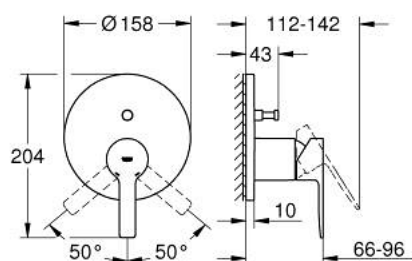

## 24 064 DL1 LINEARE SINGLE-LEVER MIXER WITH 2-WAY DIVERTER

### PRODUCT DESCRIPTION

- Tyc: brushed warm sunset
- trim set for GROHE Rapido SmartBox (35 600/35 604)
- GROHE SilkMove 46 mm ceramic cartridge
- GROHE LongLife finish
- GROHE FastFixation escutcheon with covered shaft sealing and covered fixing
- metal escutcheon, retroactively 6° adjustable
- metal lever
- automatic 2-way diverter
- without roughing-in set 35 600/35 604 (please order separately)
- flow performance: outlet B = 27 l/min, outlet C = 27 l/min

### SPARE PARTS

- 1: Lever (Spare part-nr. 46988DL0)
  - 2: Escutcheon (Spare part-nr. 48429DL0)
  - 3: Mounting plate (Spare part-nr. 48440000)
  - 4: Cap (Spare part-nr. 09038DL0)
  - 5: Diverter (Spare part-nr. 48634000)
  - 6: Diverter knob (Spare part-nr. 48637DL0)
  - 7: Cartridge (Spare part-nr. 46048000)
  - 8: Non-return valve (Spare part-nr. 49085000)
  - 9: Seal (Spare part-nr. 48360000)
  - 10: Temperature limiter (Spare part-nr. 46375000)\*
  - 11: Backflow protection combination (EN1717) (Spare part-nr. 14055000)\*
  - 12: Universal extension set single-lever mixers, 25 mm (Spare part-nr. 1405600)\*
  - 13: diverter (Spare part-nr. 48635000)\*
  - 14: Universal extension set single-lever mixers, 50 mm (Spare part-nr. 1405700)\*
  - 15: diverter (Spare part-nr. 48636000)\*
- \* Optional accessories