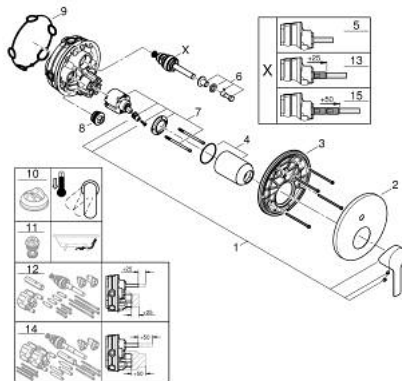

## 24 064 DL1 LINEARE SINGLE-LEVER MIXER WITH 2-WAY DIVERTER

### PRODUCT DESCRIPTION

- Tyc: brushed warm sunset
- trim set for GROHE Rapido SmartBox (35 600/35 604)
- GROHE SilkMove 46 mm ceramic cartridge
- GROHE LongLife finish
- GROHE FastFixation escutcheon with covered shaft sealing and covered fixing
- metal escutcheon, retroactively 6° adjustable
- metal lever
- automatic 2-way diverter
- without roughing-in set 35 600/35 604 (please order separately)
- flow performance: outlet B = 27 l/min, outlet C = 27 l/min

### SPARE PARTS

- 1: Lever (Spare part-nr. 46988DL0)
  - 2: Escutcheon (Spare part-nr. 48429DL0)
  - 3: Mounting plate (Spare part-nr. 48440000)
  - 4: Cap (Spare part-nr. 09038DL0)
  - 5: Diverter (Spare part-nr. 48634000)
  - 6: Diverter knob (Spare part-nr. 48637DL0)
  - 7: Cartridge (Spare part-nr. 46048000)
  - 8: Non-return valve (Spare part-nr. 49085000)
  - 9: Seal (Spare part-nr. 48360000)
  - 10: Temperature limiter (Spare part-nr. 46375000)\*
  - 11: Backflow protection combination (EN1717) (Spare part-nr. 14055000)\*
  - 12: Universal extension set single-lever mixers, 25 mm (Spare part-nr. 1405600)\*
  - 13: diverter (Spare part-nr. 48635000)\*
  - 14: Universal extension set single-lever mixers, 50 mm (Spare part-nr. 1405700)\*
  - 15: diverter (Spare part-nr. 48636000)\*
- \* Optional accessories