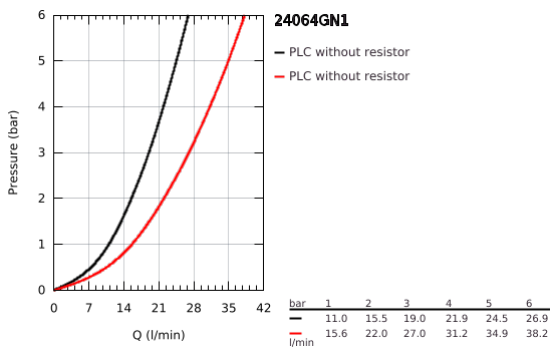

## 24 064 GN1 LINEARE SINGLE-LEVER MIXER WITH 2-WAY DIVERTER

### PRODUCT DESCRIPTION

- Colour: brushed cool sunrise
- trim set for GROHE Rapido SmartBox (35 600/35 604)
- GROHE SilkMove 46 mm ceramic cartridge
- GROHE LongLife finish
- GROHE FastFixation escutcheon with covered shaft sealing and covered fixing
- metal escutcheon, retroactively 6° adjustable
- metal lever
- automatic 2-way diverter
- without roughing-in set 35 600/35 604 (please order separately)
- flow performance: outlet B = 27 l/min, outlet C = 27 l/min