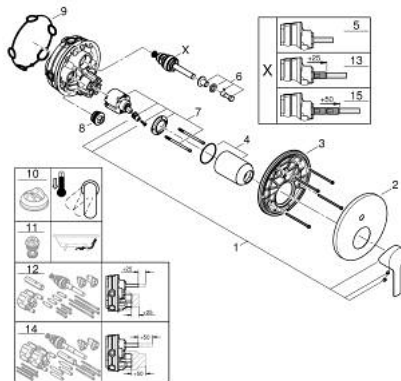

## 24 064 GN1 LINEARE SINGLE-LEVER MIXER WITH 2-WAY DIVERTER

### PRODUCT DESCRIPTION

- Colour: brushed cool sunrise
- trim set for GROHE Rapido SmartBox (35 600/35 604)
- GROHE SilkMove 46 mm ceramic cartridge
- GROHE LongLife finish
- GROHE FastFixation escutcheon with covered shaft sealing and covered fixing
- metal escutcheon, retroactively 6° adjustable
- metal lever
- automatic 2-way diverter
- without roughing-in set 35 600/35 604 (please order separately)
- flow performance: outlet B = 27 l/min, outlet C = 27 l/min

### SPARE PARTS

- 1: Lever (Spare part-nr. 46988GN0)
  - 2: Escutcheon (Spare part-nr. 48429GN0)
  - 3: Mounting plate (Spare part-nr. 48440000)
  - 4: Cap (Spare part-nr. 09038GN0)
  - 5: Diverter (Spare part-nr. 48634000)
  - 6: Diverter knob (Spare part-nr. 48637GN0)
  - 7: Cartridge (Spare part-nr. 46048000)
  - 8: Non-return valve (Spare part-nr. 49085000)
  - 9: Seal (Spare part-nr. 48360000)
  - 10: Temperature limiter (Spare part-nr. 46375000)\*
  - 11: Backflow protection combination (EN1717) (Spare part-nr. 14055000)\*
  - 12: Universal extension set single-lever mixers, 25 mm (Spare part-nr. 14056000)\*
  - 13: diverter (Spare part-nr. 48635000)\*
  - 14: Universal extension set single-lever mixers, 50 mm (Spare part-nr. 14057000)\*
  - 15: diverter (Spare part-nr. 48636000)\*
- \* Optional accessories