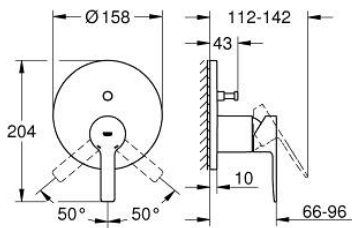

## 24 064 GN1 LINEARE SINGLE-LEVER MIXER WITH 2-WAY DIVERTER

### PRODUCT DESCRIPTION

- Colour: brushed cool sunrise
- trim set for GROHE Rapido SmartBox (35 600/35 604)
- GROHE SilkMove 46 mm ceramic cartridge
- GROHE LongLife finish
- GROHE FastFixation escutcheon with covered shaft sealing and covered fixing
- metal escutcheon, retroactively 6° adjustable
- metal lever
- automatic 2-way diverter
- without roughing-in set 35 600/35 604 (please order separately)
- flow performance: outlet B = 27 l/min, outlet C = 27 l/min

### SPARE PARTS

- 1: Lever (Spare part-nr. 46988GN0)
  - 2: Escutcheon (Spare part-nr. 48429GN0)
  - 3: Mounting plate (Spare part-nr. 48440000)
  - 4: Cap (Spare part-nr. 09038GN0)
  - 5: Diverter (Spare part-nr. 48634000)
  - 6: Diverter knob (Spare part-nr. 48637GN0)
  - 7: Cartridge (Spare part-nr. 46048000)
  - 8: Non-return valve (Spare part-nr. 49085000)
  - 9: Seal (Spare part-nr. 48360000)
  - 10: Temperature limiter (Spare part-nr. 46375000)\*
  - 11: Backflow protection combination (EN1717) (Spare part-nr. 14055000)\*
  - 12: Universal extension set single-lever mixers, 25 mm (Spare part-nr. 14056000)\*
  - 13: diverter (Spare part-nr. 48635000)\*
  - 14: Universal extension set single-lever mixers, 50 mm (Spare part-nr. 14057000)\*
  - 15: diverter (Spare part-nr. 48636000)\*
- \* Optional accessories