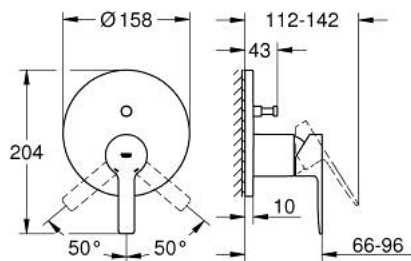

24 064 GN1 LINEARE SINGLE-LEVER MIXER WITH 2-WAY DIVERTER

PRODUCT DESCRIPTION

- Tyc: brushed cool sunrise
- trim set for GROHE Rapido SmartBox (35 600/35 604)
- GROHE SilkMove 46 mm ceramic cartridge
- GROHE LongLife finish
- GROHE FastFixation escutcheon with covered shaft sealing and covered fixing
- metal escutcheon, retroactively 6° adjustable
- metal lever
- automatic 2-way diverter
- without roughing-in set 35 600/35 604 (please order separately)
- flow performance: outlet B = 27 l/min, outlet C = 27 l/min

24 064 GN1 LINEARE SINGLE-LEVER MIXER WITH 2-WAY DIVERTER

SPARE PARTS

- 1: Lever (Spare part-nr. 46988GN0)
 - 2: Escutcheon (Spare part-nr. 48429GN0)
 - 3: Mounting plate (Spare part-nr. 48440000)
 - 4: Cap (Spare part-nr. 09038GN0)
 - 5: Diverter (Spare part-nr. 48634000)
 - 6: Diverter knob (Spare part-nr. 48637GN0)
 - 7: Cartridge (Spare part-nr. 46048000)
 - 8: Non-return valve (Spare part-nr. 49085000)
 - 9: Seal (Spare part-nr. 48360000)
 - 10: Temperature limiter (Spare part-nr. 46375000)*
 - 11: Backflow protection combination (EN1717) (Spare part-nr. 14055000)*
 - 12: Universal extension set single-lever mixers, 25 mm (Spare part-nr. 1405600)*
 - 13: diverter (Spare part-nr. 48635000)*
 - 14: Universal extension set single-lever mixers, 50 mm (Spare part-nr. 1405700)*
 - 15: diverter (Spare part-nr. 48636000)*
- * Optional accessories