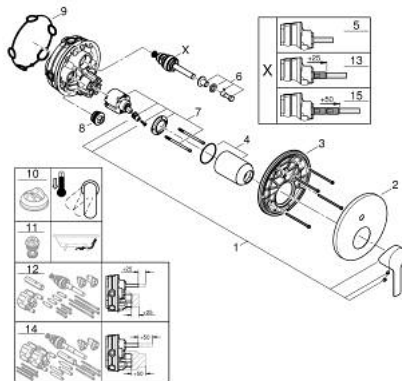

24 064 GN1 LINEARE SINGLE-LEVER MIXER WITH 2-WAY DIVERTER

PRODUCT DESCRIPTION

- Tyc: brushed cool sunrise
- trim set for GROHE Rapido SmartBox (35 600/35 604)
- GROHE SilkMove 46 mm ceramic cartridge
- GROHE LongLife finish
- GROHE FastFixation escutcheon with covered shaft sealing and covered fixing
- metal escutcheon, retroactively 6° adjustable
- metal lever
- automatic 2-way diverter
- without roughing-in set 35 600/35 604 (please order separately)
- flow performance: outlet B = 27 l/min, outlet C = 27 l/min

24 064 GN1 LINEARE SINGLE-LEVER MIXER WITH 2-WAY DIVERTER

SPARE PARTS

- 1: Lever (Spare part-nr. 46988GN0)
 - 2: Escutcheon (Spare part-nr. 48429GN0)
 - 3: Mounting plate (Spare part-nr. 48440000)
 - 4: Cap (Spare part-nr. 09038GN0)
 - 5: Diverter (Spare part-nr. 48634000)
 - 6: Diverter knob (Spare part-nr. 48637GN0)
 - 7: Cartridge (Spare part-nr. 46048000)
 - 8: Non-return valve (Spare part-nr. 49085000)
 - 9: Seal (Spare part-nr. 48360000)
 - 10: Temperature limiter (Spare part-nr. 46375000)*
 - 11: Backflow protection combination (EN1717) (Spare part-nr. 14055000)*
 - 12: Universal extension set single-lever mixers, 25 mm (Spare part-nr. 1405600)*
 - 13: diverter (Spare part-nr. 48635000)*
 - 14: Universal extension set single-lever mixers, 50 mm (Spare part-nr. 1405700)*
 - 15: diverter (Spare part-nr. 48636000)*
- * Optional accessories