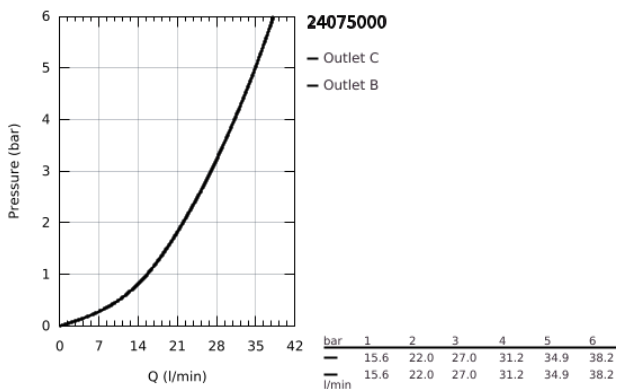

## 24 075 000 GROHTHERM THERMOSTATIC MIXER FOR 1 OUTLET WITH SHUT OFF VALVE

### PRODUCT DESCRIPTION

- Colour: chrome
- trim set for GROHE Rapido SmartBox (35 600/35 604)
- GROHE TurboStat - compact cartridge with wax thermoelement
- GROHE LongLife finish
- GROHE FastFixation escutcheon with covered shaft sealing and covered fixing
- metal escutcheon, retroactively 6° adjustable
- GROHE SafeStop - safety button at 38°C
- GROHE SafeStop Plus - optional temperature limiter at 43°C or 46°C included
- built-in non return valves and dirt strainers
- ceramic stop valve, 120°
- without roughing-in set 35 600/35 604 (please order separately)
- flow performance: outlet B = 27 l/min, outlet C = 30 l/min