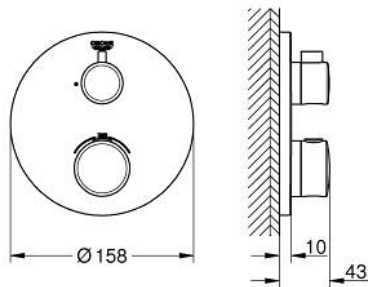

### PRODUCT DESCRIPTION

- Colour: chrome
- trim set for GROHE Rapido SmartBox (35 600/35 604)
- GROHE TurboStat - compact cartridge with wax thermoelement
- GROHE LongLife finish
- GROHE FastFixation escutcheon with covered shaft sealing and covered fixing
- metal escutcheon, retroactively 6° adjustable
- GROHE SafeStop - safety button at 38°C
- GROHE SafeStop Plus - optional temperature limiter at 43°C or 46°C included
- built-in non return valves and dirt strainers
- ceramic stop valve, 120°
- without roughing-in set 35 600/35 604 (please order separately)
- flow performance: outlet B = 27 l/min, outlet C = 30 l/min

### SPARE PARTS

- 1: Temperature control handle (Spare part-nr. 49082000)
  - 2: Mounting plate (Spare part-nr. 49080000)
  - 3: Escutcheon (Spare part-nr. 49073000)
  - 4: Handle for shut-off valve (Spare part-nr. 49083000)
  - 5: Aquadimmer (Spare part-nr. 49084000)
  - 6: Thermostatic compact cartridge 3/4" (Spare part-nr. 49028000)
  - 7: Non-return valve (Spare part-nr. 49085000)
  - 8: Seal (Spare part-nr. 48360000)
  - 9: GROHE TurboStat cartridge 3/4" (Spare part-nr. 49003000)\*
  - 10: Socket spanner (Spare part-nr. 49059000)\*
  - 11: Service stops (Spare part-nr. 1405300M)\*
  - 12: Universal extension set 2-handle thermostats, 25 mm (Spare part-nr. 14058000)\*
- \* Optional accessories