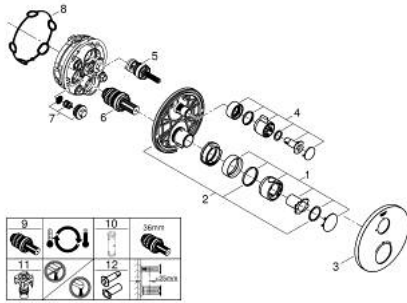

### PRODUCT DESCRIPTION

- Colour: chrome
- trim set for GROHE Rapido SmartBox (35 600/35 604)
- GROHE TurboStat - compact cartridge with wax thermoelement
- GROHE LongLife finish
- GROHE FastFixation escutcheon with covered shaft sealing and covered fixing
- metal escutcheon, retroactively 6° adjustable
- GROHE SafeStop - safety button at 38°C
- GROHE SafeStop Plus - optional temperature limiter at 43°C or 46°C included
- built-in non return valves and dirt strainers
- ceramic stop valve, 120°
- without roughing-in set 35 600/35 604 (please order separately)
- flow performance: outlet B = 27 l/min, outlet C = 30 l/min

### SPARE PARTS

- 1: Temperature control handle (Spare part-nr. 49082000)
  - 2: Mounting plate (Spare part-nr. 49080000)
  - 3: Escutcheon (Spare part-nr. 49073000)
  - 4: Handle for shut-off valve (Spare part-nr. 49083000)
  - 5: Aquadimmer (Spare part-nr. 49084000)
  - 6: Thermostatic compact cartridge 3/4" (Spare part-nr. 49028000)
  - 7: Non-return valve (Spare part-nr. 49085000)
  - 8: Seal (Spare part-nr. 48360000)
  - 9: GROHE TurboStat cartridge 3/4" (Spare part-nr. 49003000)\*
  - 10: Socket spanner (Spare part-nr. 49059000)\*
  - 11: Service stops (Spare part-nr. 1405300M)\*
  - 12: Universal extension set 2-handle thermostats, 25 mm (Spare part-nr. 14058000)\*
- \* Optional accessories