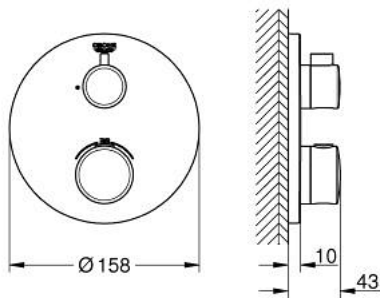

24 075 000 GROHTHERM THERMOSTATIC MIXER FOR 1 OUTLET WITH SHUT OFF VALVE

PRODUCT DESCRIPTION

- Tyc: Chrome
- trim set for GROHE Rapido SmartBox (35 600/35 604)
- GROHE TurboStat - compact cartridge with wax thermoelement
- GROHE LongLife finish
- GROHE FastFixation escutcheon with covered shaft sealing and covered fixing
- metal escutcheon, retroactively 6° adjustable
- GROHE SafeStop safety button at 38°C (calibration required)
- GROHE SafeStop Plus - optional temperature limiter at 43°C or 46°C included
- built-in non return valves and dirt strainers
- ceramic stop valve, 120°
- without roughing-in set 35 600/35 604 (please order separately)
- flow performance: outlet B = 27 l/min, outlet C = 30 l/min

24 075 000 GROHTHERM THERMOSTATIC MIXER FOR 1 OUTLET WITH SHUT OFF VALVE

SPARE PARTS

- 1: Temperature control handle (Spare part-nr. 49082000)
- 2: Mounting plate (Spare part-nr. 49080000)
- 3: Escutcheon (Spare part-nr. 49073000)
- 4: Handle for shut-off valve (Spare part-nr. 49083000)
- 5: Aquadimmer (Spare part-nr. 49084000)
- 6: Thermostatic compact cartridge 3/4" (Spare part-nr. 49028000)
- 7: Non-return valve (Spare part-nr. 49085000)
- 8: Seal (Spare part-nr. 48360000)
- 9: GROHE TurboStat cartridge 3/4" (Spare part-nr. 49003000)*
- 10: Socket spanner (Spare part-nr. 49059000)*
- 11: Service stops (Spare part-nr. 1405300M)*
- 12: Universal extension set 2-handle thermostats, 25 mm (Spare part-nr. 14058000)*