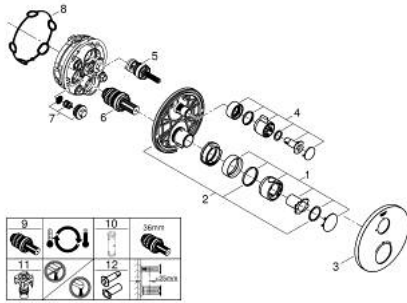

24 075 000 GROHTHERM THERMOSTATIC MIXER FOR 1 OUTLET WITH SHUT OFF VALVE

PRODUCT DESCRIPTION

- Tyc: Chrome
- trim set for GROHE Rapido SmartBox (35 600/35 604)
- GROHE TurboStat - compact cartridge with wax thermoelement
- GROHE LongLife finish
- GROHE FastFixation escutcheon with covered shaft sealing and covered fixing
- metal escutcheon, retroactively 6° adjustable
- GROHE SafeStop safety button at 38°C (calibration required)
- GROHE SafeStop Plus - optional temperature limiter at 43°C or 46°C included
- built-in non return valves and dirt strainers
- ceramic stop valve, 120°
- without roughing-in set 35 600/35 604 (please order separately)
- flow performance: outlet B = 27 l/min, outlet C = 30 l/min

24 075 000 GROHTHERM THERMOSTATIC MIXER FOR 1 OUTLET WITH SHUT OFF VALVE

SPARE PARTS

- 1: Temperature control handle (Spare part-nr. 49082000)
- 2: Mounting plate (Spare part-nr. 49080000)
- 3: Escutcheon (Spare part-nr. 49073000)
- 4: Handle for shut-off valve (Spare part-nr. 49083000)
- 5: Aquadimmer (Spare part-nr. 49084000)
- 6: Thermostatic compact cartridge 3/4" (Spare part-nr. 49028000)
- 7: Non-return valve (Spare part-nr. 49085000)
- 8: Seal (Spare part-nr. 48360000)
- 9: GROHE TurboStat cartridge 3/4" (Spare part-nr. 49003000)*
- 10: Socket spanner (Spare part-nr. 49059000)*
- 11: Service stops (Spare part-nr. 1405300M)*
- 12: Universal extension set 2-handle thermostats, 25 mm (Spare part-nr. 14058000)*