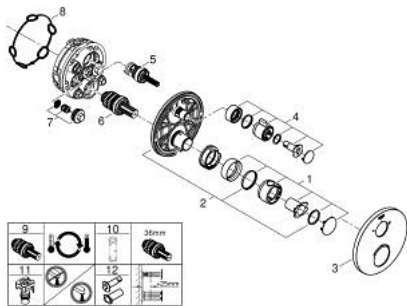

24 076 000 GROHTHERM THERMOSTATIC SHOWER MIXER FOR 2 OUTLETS WITH INTEGRATED SHUT OFF/DIVERTER VALVE

SPARE PARTS

- 1: Temperature control handle (Spare part-nr. 49082000)
- 2: Mounting plate (Spare part-nr. 49080000)
- 3: Escutcheon (Spare part-nr. 49074000)
- 4: Handle for shut-off valve (Spare part-nr. 49081000)
- 5: Aquadimmer (Spare part-nr. 49084000)
- 6: Thermostatic compact cartridge 3/4" (Spare part-nr. 49028000)
- 7: Non-return valve (Spare part-nr. 49085000)
- 8: Seal (Spare part-nr. 48360000)
- 9: GROHE TurboStat cartridge 3/4" (Spare part-nr. 49003000)*
- 10: Socket spanner (Spare part-nr. 49059000)*
- 11: Service stops (Spare part-nr. 1405300M)*
- 12: Universal extension set 2-handle thermostats, 25 mm (Spare part-nr. 14058000)*