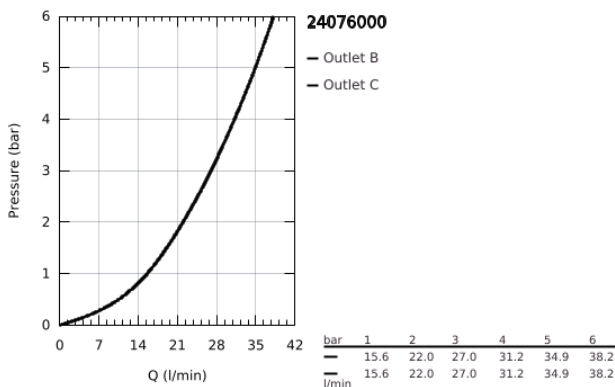

24 076 000 GROHTHERM THERMOSTATIC SHOWER MIXER FOR 2 OUTLETS WITH INTEGRATED SHUT OFF/DIVERTER VALVE

PRODUCT DESCRIPTION

- Colour: chrome
- trim set for GROHE Rapido SmartBox (35 600/35 604)
- GROHE TurboStat - compact cartridge with wax thermoelement
- GROHE LongLife finish
- GROHE FastFixation escutcheon with covered shaft sealing and covered fixing
- metal escutcheon, retroactively 6° adjustable
- printed head and hand shower symbol
- GROHE SafeStop - safety button at 38°C
- GROHE SafeStop Plus - optional temperature limiter at 43°C or 46°C included
- GROHE AquaDimmer, integrated shut off/diverter valve
- flow performance: outlet B = 27 l/min, outlet C = 30 l/min
- without roughing-in set
- without roughing-in set 35 600/35 604 (please order separately)

24 076 000 GROHTHERM THERMOSTATIC SHOWER MIXER FOR 2 OUTLETS WITH INTEGRATED SHUT OFF/DIVERTER VALVE

SPARE PARTS

- 1: Temperature control handle (Spare part-nr. 49082000)
- 2: Mounting plate (Spare part-nr. 49080000)
- 3: Escutcheon (Spare part-nr. 49074000)
- 4: Handle for shut-off valve (Spare part-nr. 49081000)
- 5: Aquadimmer (Spare part-nr. 49084000)
- 6: Thermostatic compact cartridge 3/4" (Spare part-nr. 49028000)
- 7: Non-return valve (Spare part-nr. 49085000)
- 8: Seal (Spare part-nr. 48360000)
- 9: GROHE TurboStat cartridge 3/4" (Spare part-nr. 49003000)*
- 10: Socket spanner (Spare part-nr. 49059000)*
- 11: Service stops (Spare part-nr. 1405300M)*
- 12: Universal extension set 2-handle thermostats, 25 mm (Spare part-nr. 14058000)*