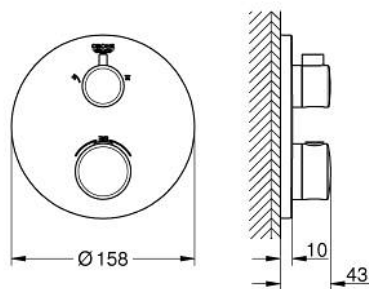

24 076 000 GROHTHERM THERMOSTATIC SHOWER MIXER FOR 2 OUTLETS WITH INTEGRATED SHUT OFF/DIVERTER VALVE

PRODUCT DESCRIPTION

- Colour: chrome
- trim set for GROHE Rapido SmartBox (35 600/35 604)
- GROHE TurboStat - compact cartridge with wax thermoelement
- GROHE LongLife finish
- GROHE FastFixation escutcheon with covered shaft sealing and covered fixing
- metal escutcheon, retroactively 6° adjustable
- printed head and hand shower symbol
- GROHE SafeStop - safety button at 38°C
- GROHE SafeStop Plus - optional temperature limiter at 43°C or 46°C included
- GROHE AquaDimmer, integrated shut off/diverter valve
- flow performance: outlet B = 27 l/min, outlet C = 30 l/min
- without roughing-in set
- without roughing-in set 35 600/35 604 (please order separately)

24 076 000 GROHTHERM THERMOSTATIC SHOWER MIXER FOR 2 OUTLETS WITH INTEGRATED SHUT OFF/DIVERTER VALVE

SPARE PARTS

- 1: Temperature control handle (Spare part-nr. 49082000)
- 2: Mounting plate (Spare part-nr. 49080000)
- 3: Escutcheon (Spare part-nr. 49074000)
- 4: Handle for shut-off valve (Spare part-nr. 49081000)
- 5: Aquadimmer (Spare part-nr. 49084000)
- 6: Thermostatic compact cartridge 3/4" (Spare part-nr. 49028000)
- 7: Non-return valve (Spare part-nr. 49085000)
- 8: Seal (Spare part-nr. 48360000)
- 9: GROHE TurboStat cartridge 3/4" (Spare part-nr. 49003000)*
- 10: Socket spanner (Spare part-nr. 49059000)*
- 11: Service stops (Spare part-nr. 1405300M)*
- 12: Universal extension set 2-handle thermostats, 25 mm (Spare part-nr. 14058000)*