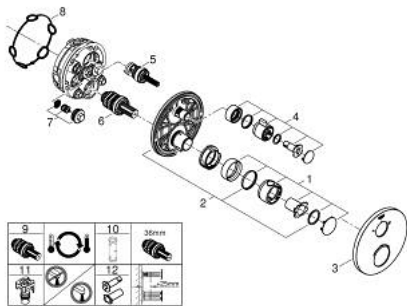

24 076 000 GROHTHERM THERMOSTATIC SHOWER MIXER FOR 2 OUTLETS WITH INTEGRATED SHUT OFF/DIVERTER VALVE

PRODUCT DESCRIPTION

- Colour: chrome
- trim set for GROHE Rapido SmartBox (35 600/35 604)
- GROHE TurboStat - compact cartridge with wax thermoelement
- GROHE LongLife finish
- GROHE FastFixation escutcheon with covered shaft sealing and covered fixing
- metal escutcheon, retroactively 6° adjustable
- printed head and hand shower symbol
- GROHE SafeStop - safety button at 38°C
- GROHE SafeStop Plus - optional temperature limiter at 43°C or 46°C included
- GROHE AquaDimmer, integrated shut off/diverter valve
- flow performance: outlet B = 27 l/min, outlet C = 30 l/min
- without roughing-in set
- without roughing-in set 35 600/35 604 (please order separately)

24 076 000 GROHTHERM THERMOSTATIC SHOWER MIXER FOR 2 OUTLETS WITH INTEGRATED SHUT OFF/DIVERTER VALVE

SPARE PARTS

- 1: Temperature control handle (Spare part-nr. 49082000)
- 2: Mounting plate (Spare part-nr. 49080000)
- 3: Escutcheon (Spare part-nr. 49074000)
- 4: Handle for shut-off valve (Spare part-nr. 49081000)
- 5: Aquadimmer (Spare part-nr. 49084000)
- 6: Thermostatic compact cartridge 3/4" (Spare part-nr. 49028000)
- 7: Non-return valve (Spare part-nr. 49085000)
- 8: Seal (Spare part-nr. 48360000)
- 9: GROHE TurboStat cartridge 3/4" (Spare part-nr. 49003000)*
- 10: Socket spanner (Spare part-nr. 49059000)*
- 11: Service stops (Spare part-nr. 1405300M)*
- 12: Universal extension set 2-handle thermostats, 25 mm (Spare part-nr. 14058000)*