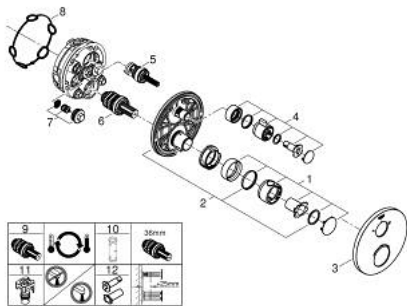

24 076 000 GROHTHERM THERMOSTATIC SHOWER MIXER FOR 2 OUTLETS WITH INTEGRATED SHUT OFF/DIVERTER VALVE

PRODUCT DESCRIPTION

- Tyc: Chrome
- trim set for GROHE Rapido SmartBox (35 600/35 604)
- GROHE TurboStat - compact cartridge with wax thermoelement
- GROHE LongLife finish
- GROHE FastFixation escutcheon with covered shaft sealing and covered fixing
- metal escutcheon, retroactively 6° adjustable
- printed head and hand shower symbol
- GROHE SafeStop safety button at 38°C (calibration required)
- GROHE SafeStop Plus - optional temperature limiter at 43°C or 46°C included
- GROHE AquaDimmer, integrated shut off/diverter valve
- flow performance: outlet B = 27 l/min, outlet C = 30 l/min
- without rough-in set (sold separately)
- without roughing-in set 35 600/35 604 (please order separately)

24 076 000 GROHTHERM THERMOSTATIC SHOWER MIXER FOR 2 OUTLETS WITH INTEGRATED SHUT OFF/DIVERTER VALVE

SPARE PARTS

- 1: Temperature control handle (Spare part-nr. 49082000)
- 2: Mounting plate (Spare part-nr. 49080000)
- 3: Escutcheon (Spare part-nr. 49074000)
- 4: Handle for shut-off valve (Spare part-nr. 49081000)
- 5: Aquadimmer (Spare part-nr. 49084000)
- 6: Thermostatic compact cartridge 3/4" (Spare part-nr. 49028000)
- 7: Non-return valve (Spare part-nr. 49085000)
- 8: Seal (Spare part-nr. 48360000)
- 9: GROHE TurboStat cartridge 3/4" (Spare part-nr. 49003000)*
- 10: Socket spanner (Spare part-nr. 49059000)*
- 11: Service stops (Spare part-nr. 1405300M)*
- 12: Universal extension set 2-handle thermostats, 25 mm (Spare part-nr. 14058000)*