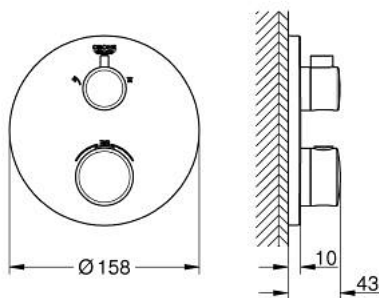

24 076 000 GROHTHERM THERMOSTATIC SHOWER MIXER FOR 2 OUTLETS WITH INTEGRATED SHUT OFF/DIVERTER VALVE

PRODUCT DESCRIPTION

- Tyc: Chrome
- trim set for GROHE Rapido SmartBox (35 600/35 604)
- GROHE TurboStat - compact cartridge with wax thermoelement
- GROHE LongLife finish
- GROHE FastFixation escutcheon with covered shaft sealing and covered fixing
- metal escutcheon, retroactively 6° adjustable
- printed head and hand shower symbol
- GROHE SafeStop safety button at 38°C (calibration required)
- GROHE SafeStop Plus - optional temperature limiter at 43°C or 46°C included
- GROHE AquaDimmer, integrated shut off/diverter valve
- flow performance: outlet B = 27 l/min, outlet C = 30 l/min
- without rough-in set (sold separately)
- without roughing-in set 35 600/35 604 (please order separately)

24 076 000 GROHTHERM THERMOSTATIC SHOWER MIXER FOR 2 OUTLETS WITH INTEGRATED SHUT OFF/DIVERTER VALVE

SPARE PARTS

- 1: Temperature control handle (Spare part-nr. 49082000)
- 2: Mounting plate (Spare part-nr. 49080000)
- 3: Escutcheon (Spare part-nr. 49074000)
- 4: Handle for shut-off valve (Spare part-nr. 49081000)
- 5: Aquadimmer (Spare part-nr. 49084000)
- 6: Thermostatic compact cartridge 3/4" (Spare part-nr. 49028000)
- 7: Non-return valve (Spare part-nr. 49085000)
- 8: Seal (Spare part-nr. 48360000)
- 9: GROHE TurboStat cartridge 3/4" (Spare part-nr. 49003000)*
- 10: Socket spanner (Spare part-nr. 49059000)*
- 11: Service stops (Spare part-nr. 1405300M)*
- 12: Universal extension set 2-handle thermostats, 25 mm (Spare part-nr. 14058000)*