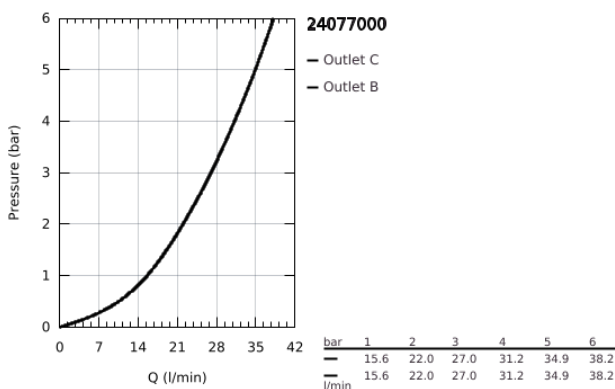

## 24 077 000 GROHTHERM THERMOSTATIC BATH TUB MIXER FOR 2 OUTLETS WITH INTEGRATED SHUT OFF/DIVERTER VALVE

### PRODUCT DESCRIPTION

- Colour: chrome
- trim set for GROHE Rapido SmartBox (35 600/35 604)
- GROHE TurboStat - compact cartridge with wax thermoelement
- GROHE LongLife finish
- GROHE FastFixation escutcheon with covered shaft sealing and covered fixing
- metal escutcheon, retroactively 6° adjustable
- printed hand shower and bath filler symbol
- GROHE SafeStop - safety button at 38°C
- GROHE SafeStop Plus - optional temperature limiter at 43°C or 46°C included
- GROHE AquaDimmer, integrated shut off/diverter valve
- without roughing-in set 35 600/35 604 (please order separately)
- flow performance: outlet B = 27 l/min, outlet C = 30 l/min