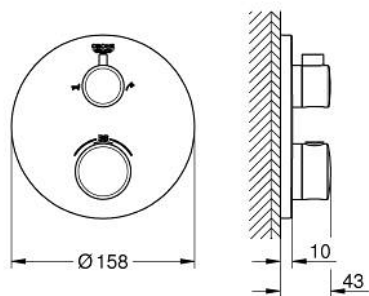

## 24 077 000 GROHTHERM THERMOSTATIC BATH TUB MIXER FOR 2 OUTLETS WITH INTEGRATED SHUT OFF/DIVERTER VALVE

### PRODUCT DESCRIPTION

- Colour: chrome
- trim set for GROHE Rapido SmartBox (35 600/35 604)
- GROHE TurboStat - compact cartridge with wax thermoelement
- GROHE LongLife finish
- GROHE FastFixation escutcheon with covered shaft sealing and covered fixing
- metal escutcheon, retroactively 6° adjustable
- printed hand shower and bath filler symbol
- GROHE SafeStop - safety button at 38°C
- GROHE SafeStop Plus - optional temperature limiter at 43°C or 46°C included
- GROHE AquaDimmer, integrated shut off/diverter valve
- without roughing-in set 35 600/35 604 (please order separately)
- flow performance: outlet B = 27 l/min, outlet C = 30 l/min

### SPARE PARTS

- 1: Temperature control handle (Spare part-nr. 49082000)
  - 2: Mounting plate (Spare part-nr. 49080000)
  - 3: Escutcheon (Spare part-nr. 49075000)
  - 4: Handle for shut-off valve (Spare part-nr. 49081000)
  - 5: Aquadimmer (Spare part-nr. 49084000)
  - 6: Thermostatic compact cartridge 3/4" (Spare part-nr. 49028000)
  - 7: Non-return valve (Spare part-nr. 49085000)
  - 8: Seal (Spare part-nr. 48360000)
  - 9: GROHE TurboStat cartridge 3/4" (Spare part-nr. 49003000)\*
  - 10: Socket spanner (Spare part-nr. 49059000)\*
  - 11: Service stops (Spare part-nr. 1405300M)\*
  - 12: Universal extension set 2-handle thermostats, 25 mm (Spare part-nr. 14058000)\*
  - 13: Backflow protection combination (EN1717) (Spare part-nr. 14055000)\*
- \* Optional accessories