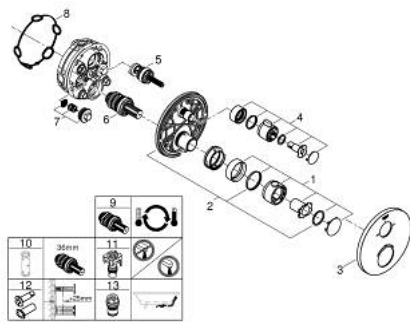

## 24 077 000 GROHTHERM THERMOSTATIC BATH TUB MIXER FOR 2 OUTLETS WITH INTEGRATED SHUT OFF/DIVERTER VALVE

### PRODUCT DESCRIPTION

- Colour: chrome
- trim set for GROHE Rapido SmartBox (35 600/35 604)
- GROHE TurboStat - compact cartridge with wax thermoelement
- GROHE LongLife finish
- GROHE FastFixation escutcheon with covered shaft sealing and covered fixing
- metal escutcheon, retroactively 6° adjustable
- printed hand shower and bath filler symbol
- GROHE SafeStop - safety button at 38°C
- GROHE SafeStop Plus - optional temperature limiter at 43°C or 46°C included
- GROHE AquaDimmer, integrated shut off/diverter valve
- without roughing-in set 35 600/35 604 (please order separately)
- flow performance: outlet B = 27 l/min, outlet C = 30 l/min

### SPARE PARTS

- 1: Temperature control handle (Spare part-nr. 49082000)
  - 2: Mounting plate (Spare part-nr. 49080000)
  - 3: Escutcheon (Spare part-nr. 49075000)
  - 4: Handle for shut-off valve (Spare part-nr. 49081000)
  - 5: Aquadimmer (Spare part-nr. 49084000)
  - 6: Thermostatic compact cartridge 3/4" (Spare part-nr. 49028000)
  - 7: Non-return valve (Spare part-nr. 49085000)
  - 8: Seal (Spare part-nr. 48360000)
  - 9: GROHE TurboStat cartridge 3/4" (Spare part-nr. 49003000)\*
  - 10: Socket spanner (Spare part-nr. 49059000)\*
  - 11: Service stops (Spare part-nr. 1405300M)\*
  - 12: Universal extension set 2-handle thermostats, 25 mm (Spare part-nr. 14058000)\*
  - 13: Backflow protection combination (EN1717) (Spare part-nr. 14055000)\*
- \* Optional accessories