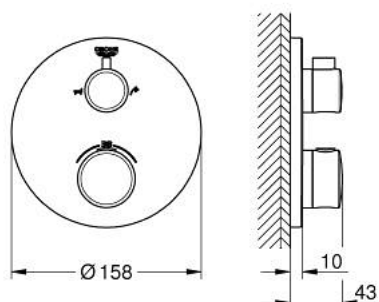

## 24 077 000 GROHTHERM THERMOSTATIC BATH TUB MIXER FOR 2 OUTLETS WITH INTEGRATED SHUT OFF/DIVERTER VALVE

### PRODUCT DESCRIPTION

- Tyc: Chrome
- trim set for GROHE Rapido SmartBox (35 600/35 604)
- GROHE TurboStat - compact cartridge with wax thermostatic element
- GROHE LongLife finish
- GROHE FastFixation escutcheon with covered shaft sealing and covered fixing
- metal escutcheon, retroactively 6° adjustable
- printed hand shower and bath filler symbol
- GROHE SafeStop safety button at 38°C ( calibration required )
- GROHE SafeStop Plus - optional temperature limiter at 43°C or 46°C included
- GROHE AquaDimmer, integrated shut off/diverter valve
- without roughing-in set 35 600/35 604 (please order separately)
- flow performance: outlet B = 27 l/min, outlet C = 30 l/min

### SPARE PARTS

- 1: Temperature control handle (Spare part-nr. 49082000)
  - 2: Mounting plate (Spare part-nr. 49080000)
  - 3: Escutcheon (Spare part-nr. 49075000)
  - 4: Handle for shut-off valve (Spare part-nr. 49081000)
  - 5: Aquadimmer (Spare part-nr. 49084000)
  - 6: Thermostatic compact cartridge 3/4" (Spare part-nr. 49028000)
  - 7: Non-return valve (Spare part-nr. 49085000)
  - 8: Seal (Spare part-nr. 48360000)
  - 9: GROHE TurboStat cartridge 3/4" (Spare part-nr. 49003000)\*
  - 10: Socket spanner (Spare part-nr. 49059000)\*
  - 11: Service stops (Spare part-nr. 1405300M)\*
  - 12: Universal extension set 2-handle thermostats, 25 mm (Spare part-nr. 14058000)\*
  - 13: Backflow protection combination (EN1717) (Spare part-nr. 14055000)\*
- \* Optional accessories