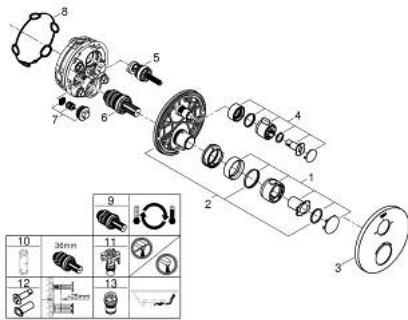

## 24 077 000 GROHTHERM THERMOSTATIC BATH TUB MIXER FOR 2 OUTLETS WITH INTEGRATED SHUT OFF/DIVERTER VALVE

### PRODUCT DESCRIPTION

- Tyc: Chrome
- trim set for GROHE Rapido SmartBox (35 600/35 604)
- GROHE TurboStat - compact cartridge with wax thermostatic element
- GROHE LongLife finish
- GROHE FastFixation escutcheon with covered shaft sealing and covered fixing
- metal escutcheon, retroactively 6° adjustable
- printed hand shower and bath filler symbol
- GROHE SafeStop safety button at 38°C ( calibration required )
- GROHE SafeStop Plus - optional temperature limiter at 43°C or 46°C included
- GROHE AquaDimmer, integrated shut off/diverter valve
- without roughing-in set 35 600/35 604 (please order separately)
- flow performance: outlet B = 27 l/min, outlet C = 30 l/min

### SPARE PARTS

- 1: Temperature control handle (Spare part-nr. 49082000)
  - 2: Mounting plate (Spare part-nr. 49080000)
  - 3: Escutcheon (Spare part-nr. 49075000)
  - 4: Handle for shut-off valve (Spare part-nr. 49081000)
  - 5: Aquadimmer (Spare part-nr. 49084000)
  - 6: Thermostatic compact cartridge 3/4" (Spare part-nr. 49028000)
  - 7: Non-return valve (Spare part-nr. 49085000)
  - 8: Seal (Spare part-nr. 48360000)
  - 9: GROHE TurboStat cartridge 3/4" (Spare part-nr. 49003000)\*
  - 10: Socket spanner (Spare part-nr. 49059000)\*
  - 11: Service stops (Spare part-nr. 1405300M)\*
  - 12: Universal extension set 2-handle thermostats, 25 mm (Spare part-nr. 14058000)\*
  - 13: Backflow protection combination (EN1717) (Spare part-nr. 14055000)\*
- \* Optional accessories