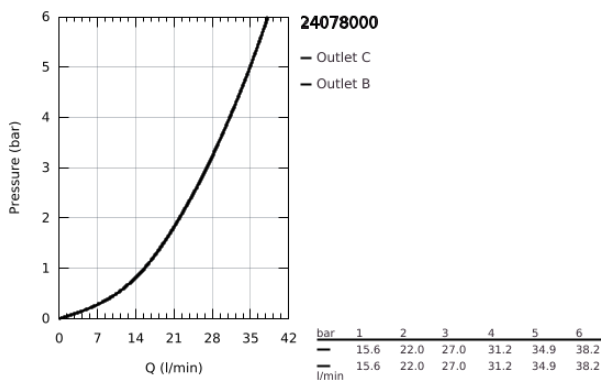

24 078 000 GROHTHERM THERMOSTATIC MIXER FOR 1 OUTLET WITH SHUT OFF VALVE

PRODUCT DESCRIPTION

- Colour: chrome
- trim set for GROHE Rapido SmartBox (35 600/35 604)
- GROHE TurboStat - compact cartridge with wax thermoelement
- GROHE LongLife finish
- GROHE FastFixation escutcheon with covered shaft sealing and covered fixing
- metal escutcheon, retroactively 6° adjustable
- GROHE SafeStop - safety button at 38°C
- GROHE SafeStop Plus - optional temperature limiter at 43°C or 46°C included
- built-in non return valves and dirt strainers
- ceramic stop valve, 120°
- flow performance: outlet B = 27 l/min, outlet C = 30 l/min
- without roughing-in set 35 600/35 604 (please order separately)

24 078 000 GROHTHERM THERMOSTATIC MIXER FOR 1 OUTLET WITH SHUT OFF VALVE

SPARE PARTS

- 1: Temperature control handle (Spare part-nr. 49082000)
- 2: Mounting plate (Spare part-nr. 49080000)
- 3: Escutcheon (Spare part-nr. 49076000)
- 4: Handle for shut-off valve (Spare part-nr. 49083000)
- 5: Aquadimmer (Spare part-nr. 49084000)
- 6: Thermostatic compact cartridge 3/4" (Spare part-nr. 49028000)
- 7: Non-return valve (Spare part-nr. 49085000)
- 8: Seal (Spare part-nr. 48360000)
- 9: GROHE TurboStat cartridge 3/4" (Spare part-nr. 49003000)*
- 10: Socket spanner (Spare part-nr. 49059000)*
- 11: Service stops (Spare part-nr. 1405300M)*
- 12: Universal extension set 2-handle thermostats, 25 mm (Spare part-nr. 14058000)*