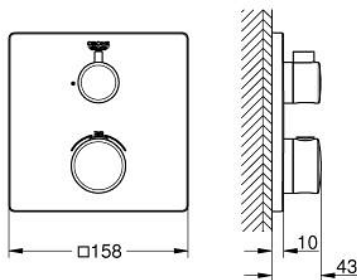

24 078 000 GROHTHERM THERMOSTATIC MIXER FOR 1 OUTLET WITH SHUT OFF VALVE

PRODUCT DESCRIPTION

- Colour: chrome
- trim set for GROHE Rapido SmartBox (35 600/35 604)
- GROHE TurboStat - compact cartridge with wax thermoelement
- GROHE LongLife finish
- GROHE FastFixation escutcheon with covered shaft sealing and covered fixing
- metal escutcheon, retroactively 6° adjustable
- GROHE SafeStop - safety button at 38°C
- GROHE SafeStop Plus - optional temperature limiter at 43°C or 46°C included
- built-in non return valves and dirt strainers
- ceramic stop valve, 120°
- flow performance: outlet B = 27 l/min, outlet C = 30 l/min
- without roughing-in set 35 600/35 604 (please order separately)

24 078 000 GROHTHERM THERMOSTATIC MIXER FOR 1 OUTLET WITH SHUT OFF VALVE

SPARE PARTS

- 1: Temperature control handle (Spare part-nr. 49082000)
- 2: Mounting plate (Spare part-nr. 49080000)
- 3: Escutcheon (Spare part-nr. 49076000)
- 4: Handle for shut-off valve (Spare part-nr. 49083000)
- 5: Aquadimmer (Spare part-nr. 49084000)
- 6: Thermostatic compact cartridge 3/4" (Spare part-nr. 49028000)
- 7: Non-return valve (Spare part-nr. 49085000)
- 8: Seal (Spare part-nr. 48360000)
- 9: GROHE TurboStat cartridge 3/4" (Spare part-nr. 49003000)*
- 10: Socket spanner (Spare part-nr. 49059000)*
- 11: Service stops (Spare part-nr. 1405300M)*
- 12: Universal extension set 2-handle thermostats, 25 mm (Spare part-nr. 14058000)*