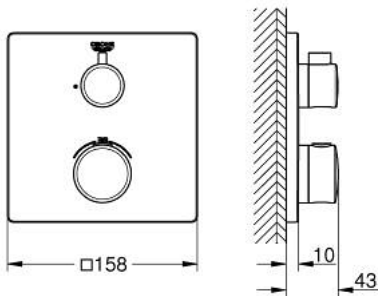

24 078 000 GROHTHERM THERMOSTATIC MIXER FOR 1 OUTLET WITH SHUT OFF VALVE

PRODUCT DESCRIPTION

- Tyc: Chrome
- trim set for GROHE Rapido SmartBox (35 600/35 604)
- GROHE TurboStat - compact cartridge with wax thermoelement
- GROHE LongLife finish
- GROHE FastFixation escutcheon with covered shaft sealing and covered fixing
- metal escutcheon, retroactively 6° adjustable
- GROHE SafeStop safety button at 38°C (calibration required)
- GROHE SafeStop Plus - optional temperature limiter at 43°C or 46°C included
- built-in non return valves and dirt strainers
- ceramic stop valve, 120°
- flow performance: outlet B = 27 l/min, outlet C = 30 l/min
- without roughing-in set 35 600/35 604 (please order separately)

24 078 000 GROHTHERM THERMOSTATIC MIXER FOR 1 OUTLET WITH SHUT OFF VALVE

SPARE PARTS

- 1: Temperature control handle (Spare part-nr. 49082000)
- 2: Mounting plate (Spare part-nr. 49080000)
- 3: Escutcheon (Spare part-nr. 49076000)
- 4: Handle for shut-off valve (Spare part-nr. 49083000)
- 5: Aquadimmer (Spare part-nr. 49084000)
- 6: Thermostatic compact cartridge 3/4" (Spare part-nr. 49028000)
- 7: Non-return valve (Spare part-nr. 49085000)
- 8: Seal (Spare part-nr. 48360000)
- 9: GROHE TurboStat cartridge 3/4" (Spare part-nr. 49003000)*
- 10: Socket spanner (Spare part-nr. 49059000)*
- 11: Service stops (Spare part-nr. 1405300M)*
- 12: Universal extension set 2-handle thermostats, 25 mm (Spare part-nr. 14058000)*