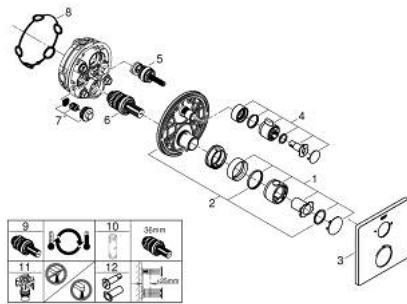

24 079 000 GROHTHERM THERMOSTATIC SHOWER MIXER FOR 2 OUTLETS WITH INTEGRATED SHUT OFF/DIVERTER VALVE

PRODUCT DESCRIPTION

- Colour: chrome
- trim set for GROHE Rapido SmartBox (35 600/35 604)
- GROHE TurboStat - compact cartridge with wax thermoelement
- GROHE LongLife finish
- GROHE FastFixation escutcheon with covered shaft sealing and covered fixing
- metal escutcheon, retroactively 6° adjustable
- printed head and hand shower symbol
- GROHE SafeStop - safety button at 38°C
- GROHE SafeStop Plus - optional temperature limiter at 43°C or 46°C included
- GROHE AquaDimmer, integrated shut off/diverter valve
- flow performance: outlet B = 27 l/min, outlet C = 30 l/min
- without roughing-in set 35 600/35 604 (please order separately)

24 079 000 GROHTHERM THERMOSTATIC SHOWER MIXER FOR 2 OUTLETS WITH INTEGRATED SHUT OFF/DIVERTER VALVE

SPARE PARTS

- 1: Temperature control handle (Spare part-nr. 49082000)
- 2: Mounting plate (Spare part-nr. 49080000)
- 3: Escutcheon (Spare part-nr. 49078000)
- 4: Handle for shut-off valve (Spare part-nr. 49081000)
- 5: Aquadimmer (Spare part-nr. 49084000)
- 6: Thermostatic compact cartridge 3/4" (Spare part-nr. 49028000)
- 7: Non-return valve (Spare part-nr. 49085000)
- 8: Seal (Spare part-nr. 48360000)
- 9: GROHE TurboStat cartridge 3/4" (Spare part-nr. 49003000)*
- 10: Socket spanner (Spare part-nr. 49059000)*
- 11: Service stops (Spare part-nr. 1405300M)*
- 12: Universal extension set 2-handle thermostats, 25 mm (Spare part-nr. 14058000)*