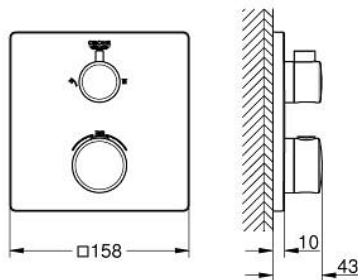

24 079 000 GROHTHERM THERMOSTATIC SHOWER MIXER FOR 2 OUTLETS WITH INTEGRATED SHUT OFF/DIVERTER VALVE

PRODUCT DESCRIPTION

- Colour: chrome
- trim set for GROHE Rapido SmartBox (35 600/35 604)
- GROHE TurboStat - compact cartridge with wax thermoelement
- GROHE LongLife finish
- GROHE FastFixation escutcheon with covered shaft sealing and covered fixing
- metal escutcheon, retroactively 6° adjustable
- printed head and hand shower symbol
- GROHE SafeStop - safety button at 38°C
- GROHE SafeStop Plus - optional temperature limiter at 43°C or 46°C included
- GROHE AquaDimmer, integrated shut off/diverter valve
- flow performance: outlet B = 27 l/min, outlet C = 30 l/min
- without roughing-in set 35 600/35 604 (please order separately)

24 079 000 GROHTHERM THERMOSTATIC SHOWER MIXER FOR 2 OUTLETS WITH INTEGRATED SHUT OFF/DIVERTER VALVE

SPARE PARTS

- 1: Temperature control handle (Spare part-nr. 49082000)
- 2: Mounting plate (Spare part-nr. 49080000)
- 3: Escutcheon (Spare part-nr. 49078000)
- 4: Handle for shut-off valve (Spare part-nr. 49081000)
- 5: Aquadimmer (Spare part-nr. 49084000)
- 6: Thermostatic compact cartridge 3/4" (Spare part-nr. 49028000)
- 7: Non-return valve (Spare part-nr. 49085000)
- 8: Seal (Spare part-nr. 48360000)
- 9: GROHE TurboStat cartridge 3/4" (Spare part-nr. 49003000)*
- 10: Socket spanner (Spare part-nr. 49059000)*
- 11: Service stops (Spare part-nr. 1405300M)*
- 12: Universal extension set 2-handle thermostats, 25 mm (Spare part-nr. 14058000)*