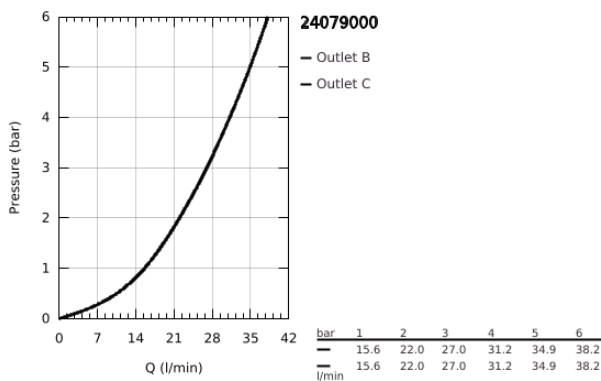

24 079 000 GROHTHERM THERMOSTATIC SHOWER MIXER FOR 2 OUTLETS WITH INTEGRATED SHUT OFF/DIVERTER VALVE

PRODUCT DESCRIPTION

- Colour: chrome
- trim set for GROHE Rapido SmartBox (35 600/35 604)
- GROHE TurboStat - compact cartridge with wax thermoelement
- GROHE LongLife finish
- GROHE FastFixation escutcheon with covered shaft sealing and covered fixing
- metal escutcheon, retroactively 6° adjustable
- printed head and hand shower symbol
- GROHE SafeStop - safety button at 38°C
- GROHE SafeStop Plus - optional temperature limiter at 43°C or 46°C included
- GROHE AquaDimmer, integrated shut off/diverter valve
- flow performance: outlet B = 27 l/min, outlet C = 30 l/min
- without roughing-in set 35 600/35 604 (please order separately)

24 079 000 GROHTHERM THERMOSTATIC SHOWER MIXER FOR 2 OUTLETS WITH INTEGRATED SHUT OFF/DIVERTER VALVE

SPARE PARTS

- 1: Temperature control handle (Spare part-nr. 49082000)
- 2: Mounting plate (Spare part-nr. 49080000)
- 3: Escutcheon (Spare part-nr. 49078000)
- 4: Handle for shut-off valve (Spare part-nr. 49081000)
- 5: Aquadimmer (Spare part-nr. 49084000)
- 6: Thermostatic compact cartridge 3/4" (Spare part-nr. 49028000)
- 7: Non-return valve (Spare part-nr. 49085000)
- 8: Seal (Spare part-nr. 48360000)
- 9: GROHE TurboStat cartridge 3/4" (Spare part-nr. 49003000)*
- 10: Socket spanner (Spare part-nr. 49059000)*
- 11: Service stops (Spare part-nr. 1405300M)*
- 12: Universal extension set 2-handle thermostats, 25 mm (Spare part-nr. 14058000)*