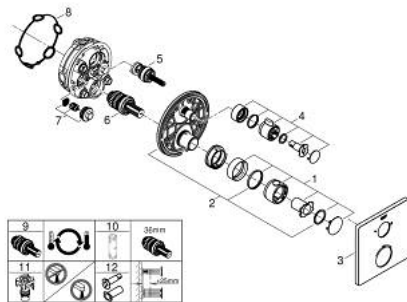

24 079 000 GROHTHERM THERMOSTATIC SHOWER MIXER FOR 2 OUTLETS WITH INTEGRATED SHUT OFF/DIVERTER VALVE

PRODUCT DESCRIPTION

- Tyc: Chrome
- trim set for GROHE Rapido SmartBox (35 600/35 604)
- GROHE TurboStat - compact cartridge with wax thermoelement
- GROHE LongLife finish
- GROHE FastFixation escutcheon with covered shaft sealing and covered fixing
- metal escutcheon, retroactively 6° adjustable
- printed head and hand shower symbol
- GROHE SafeStop safety button at 38°C (calibration required)
- GROHE SafeStop Plus - optional temperature limiter at 43°C or 46°C included
- GROHE AquaDimmer, integrated shut off/diverter valve
- flow performance: outlet B = 27 l/min, outlet C = 30 l/min
- without roughing-in set 35 600/35 604 (please order separately)

24 079 000 GROHTHERM THERMOSTATIC SHOWER MIXER FOR 2 OUTLETS WITH INTEGRATED SHUT OFF/DIVERTER VALVE

SPARE PARTS

- 1: Temperature control handle (Spare part-nr. 49082000)
- 2: Mounting plate (Spare part-nr. 49080000)
- 3: Escutcheon (Spare part-nr. 49078000)
- 4: Handle for shut-off valve (Spare part-nr. 49081000)
- 5: Aquadimmer (Spare part-nr. 49084000)
- 6: Thermostatic compact cartridge 3/4" (Spare part-nr. 49028000)
- 7: Non-return valve (Spare part-nr. 49085000)
- 8: Seal (Spare part-nr. 48360000)
- 9: GROHE TurboStat cartridge 3/4" (Spare part-nr. 49003000)*
- 10: Socket spanner (Spare part-nr. 49059000)*
- 11: Service stops (Spare part-nr. 1405300M)*
- 12: Universal extension set 2-handle thermostats, 25 mm (Spare part-nr. 14058000)*