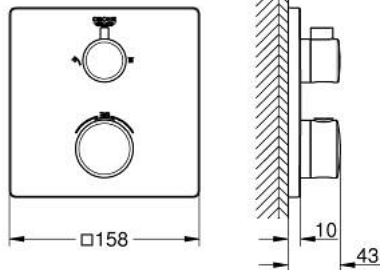

24 079 000 GROHTHERM THERMOSTATIC SHOWER MIXER FOR 2 OUTLETS WITH INTEGRATED SHUT OFF/DIVERTER VALVE

PRODUCT DESCRIPTION

- Tyc: Chrome
- trim set for GROHE Rapido SmartBox (35 600/35 604)
- GROHE TurboStat - compact cartridge with wax thermoelement
- GROHE LongLife finish
- GROHE FastFixation escutcheon with covered shaft sealing and covered fixing
- metal escutcheon, retroactively 6° adjustable
- printed head and hand shower symbol
- GROHE SafeStop safety button at 38°C (calibration required)
- GROHE SafeStop Plus - optional temperature limiter at 43°C or 46°C included
- GROHE AquaDimmer, integrated shut off/diverter valve
- flow performance: outlet B = 27 l/min, outlet C = 30 l/min
- without roughing-in set 35 600/35 604 (please order separately)

24 079 000 GROHTHERM THERMOSTATIC SHOWER MIXER FOR 2 OUTLETS WITH INTEGRATED SHUT OFF/DIVERTER VALVE

SPARE PARTS

- 1: Temperature control handle (Spare part-nr. 49082000)
- 2: Mounting plate (Spare part-nr. 49080000)
- 3: Escutcheon (Spare part-nr. 49078000)
- 4: Handle for shut-off valve (Spare part-nr. 49081000)
- 5: Aquadimmer (Spare part-nr. 49084000)
- 6: Thermostatic compact cartridge 3/4" (Spare part-nr. 49028000)
- 7: Non-return valve (Spare part-nr. 49085000)
- 8: Seal (Spare part-nr. 48360000)
- 9: GROHE TurboStat cartridge 3/4" (Spare part-nr. 49003000)*
- 10: Socket spanner (Spare part-nr. 49059000)*
- 11: Service stops (Spare part-nr. 1405300M)*
- 12: Universal extension set 2-handle thermostats, 25 mm (Spare part-nr. 14058000)*