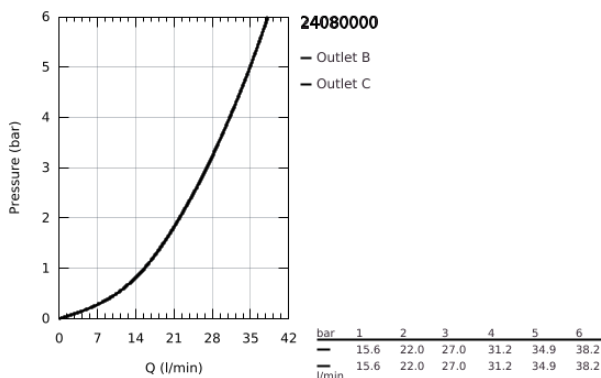

24 080 000 GROHTHERM THERMOSTATIC BATH TUB MIXER FOR 2 OUTLETS WITH INTEGRATED SHUT OFF/DIVERTER VALVE

PRODUCT DESCRIPTION

- Colour: chrome
- trim set for GROHE Rapido SmartBox (35 600/35 604)
- GROHE TurboStat - compact cartridge with wax thermoelement
- GROHE LongLife finish
- GROHE FastFixation escutcheon with covered shaft sealing and covered fixing
- metal escutcheon, retroactively 6° adjustable
- printed hand shower and bath filler symbol
- GROHE SafeStop - safety button at 38°C
- GROHE SafeStop Plus - optional temperature limiter at 43°C or 46°C included
- GROHE AquaDimmer, integrated shut off/diverter valve
- flow performance: outlet B = 27 l/min, outlet C = 30 l/min
- without roughing-in set 35 600/35 604 (please order separately)

24 080 000 GROHTHERM THERMOSTATIC BATH TUB MIXER FOR 2 OUTLETS WITH INTEGRATED SHUT OFF/DIVERTER VALVE

SPARE PARTS

- 1: Temperature control handle (Spare part-nr. 49082000)
 - 2: Mounting plate (Spare part-nr. 49080000)
 - 3: Escutcheon (Spare part-nr. 49079000)
 - 4: Handle for shut-off valve (Spare part-nr. 49081000)
 - 5: Aquadimmer (Spare part-nr. 49084000)
 - 6: Thermostatic compact cartridge 3/4" (Spare part-nr. 49028000)
 - 7: Non-return valve (Spare part-nr. 49085000)
 - 8: Seal (Spare part-nr. 48360000)
 - 9: GROHE TurboStat cartridge 3/4" (Spare part-nr. 49003000)*
 - 10: Socket spanner (Spare part-nr. 49059000)*
 - 11: Service stops (Spare part-nr. 1405300M)*
 - 12: Universal extension set 2-handle thermostats, 25 mm (Spare part-nr. 14058000)*
 - 13: Backflow protection combination (EN1717) (Spare part-nr. 14055000)*
- * Optional accessories