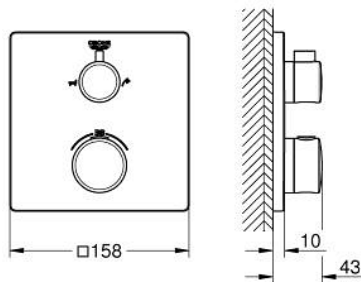

24 080 000 GROHTHERM THERMOSTATIC BATH TUB MIXER FOR 2 OUTLETS WITH INTEGRATED SHUT OFF/DIVERTER VALVE

PRODUCT DESCRIPTION

- Colour: chrome
- trim set for GROHE Rapido SmartBox (35 600/35 604)
- GROHE TurboStat - compact cartridge with wax thermoelement
- GROHE LongLife finish
- GROHE FastFixation escutcheon with covered shaft sealing and covered fixing
- metal escutcheon, retroactively 6° adjustable
- printed hand shower and bath filler symbol
- GROHE SafeStop - safety button at 38°C
- GROHE SafeStop Plus - optional temperature limiter at 43°C or 46°C included
- GROHE AquaDimmer, integrated shut off/diverter valve
- flow performance: outlet B = 27 l/min, outlet C = 30 l/min
- without roughing-in set 35 600/35 604 (please order separately)

24 080 000 GROHTHERM THERMOSTATIC BATH TUB MIXER FOR 2 OUTLETS WITH INTEGRATED SHUT OFF/DIVERTER VALVE

SPARE PARTS

- 1: Temperature control handle (Spare part-nr. 49082000)
 - 2: Mounting plate (Spare part-nr. 49080000)
 - 3: Escutcheon (Spare part-nr. 49079000)
 - 4: Handle for shut-off valve (Spare part-nr. 49081000)
 - 5: Aquadimmer (Spare part-nr. 49084000)
 - 6: Thermostatic compact cartridge 3/4" (Spare part-nr. 49028000)
 - 7: Non-return valve (Spare part-nr. 49085000)
 - 8: Seal (Spare part-nr. 48360000)
 - 9: GROHE TurboStat cartridge 3/4" (Spare part-nr. 49003000)*
 - 10: Socket spanner (Spare part-nr. 49059000)*
 - 11: Service stops (Spare part-nr. 1405300M)*
 - 12: Universal extension set 2-handle thermostats, 25 mm (Spare part-nr. 14058000)*
 - 13: Backflow protection combination (EN1717) (Spare part-nr. 14055000)*
- * Optional accessories