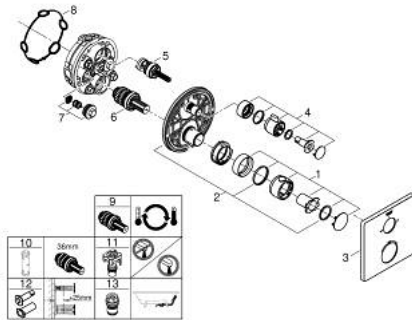

24 080 000 GROHTHERM THERMOSTATIC BATH TUB MIXER FOR 2 OUTLETS WITH INTEGRATED SHUT OFF/DIVERTER VALVE

PRODUCT DESCRIPTION

- Colour: chrome
- trim set for GROHE Rapido SmartBox (35 600/35 604)
- GROHE TurboStat - compact cartridge with wax thermoelement
- GROHE LongLife finish
- GROHE FastFixation escutcheon with covered shaft sealing and covered fixing
- metal escutcheon, retroactively 6° adjustable
- printed hand shower and bath filler symbol
- GROHE SafeStop - safety button at 38°C
- GROHE SafeStop Plus - optional temperature limiter at 43°C or 46°C included
- GROHE AquaDimmer, integrated shut off/diverter valve
- flow performance: outlet B = 27 l/min, outlet C = 30 l/min
- without roughing-in set 35 600/35 604 (please order separately)

24 080 000 GROHTHERM THERMOSTATIC BATH TUB MIXER FOR 2 OUTLETS WITH INTEGRATED SHUT OFF/DIVERTER VALVE

SPARE PARTS

- 1: Temperature control handle (Spare part-nr. 49082000)
 - 2: Mounting plate (Spare part-nr. 49080000)
 - 3: Escutcheon (Spare part-nr. 49079000)
 - 4: Handle for shut-off valve (Spare part-nr. 49081000)
 - 5: Aquadimmer (Spare part-nr. 49084000)
 - 6: Thermostatic compact cartridge 3/4" (Spare part-nr. 49028000)
 - 7: Non-return valve (Spare part-nr. 49085000)
 - 8: Seal (Spare part-nr. 48360000)
 - 9: GROHE TurboStat cartridge 3/4" (Spare part-nr. 49003000)*
 - 10: Socket spanner (Spare part-nr. 49059000)*
 - 11: Service stops (Spare part-nr. 1405300M)*
 - 12: Universal extension set 2-handle thermostats, 25 mm (Spare part-nr. 14058000)*
 - 13: Backflow protection combination (EN1717) (Spare part-nr. 14055000)*
- * Optional accessories