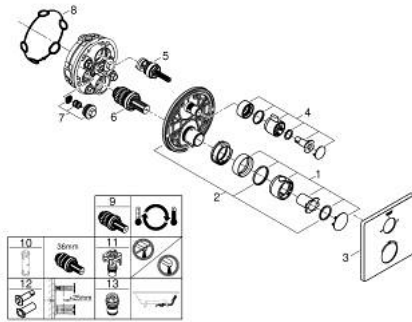

24 080 000 GROHTHERM THERMOSTATIC BATH TUB MIXER FOR 2 OUTLETS WITH INTEGRATED SHUT OFF/DIVERTER VALVE

PRODUCT DESCRIPTION

- Tyc: Chrome
- trim set for GROHE Rapido SmartBox (35 600/35 604)
- GROHE TurboStat - compact cartridge with wax thermoelement
- GROHE LongLife finish
- GROHE FastFixation escutcheon with covered shaft sealing and covered fixing
- metal escutcheon, retroactively 6° adjustable
- printed hand shower and bath filler symbol
- GROHE SafeStop safety button at 38°C (calibration required)
- GROHE SafeStop Plus - optional temperature limiter at 43°C or 46°C included
- GROHE AquaDimmer, integrated shut off/diverter valve
- flow performance: outlet B = 27 l/min, outlet C = 30 l/min
- without roughing-in set 35 600/35 604 (please order separately)

24 080 000 GROHTHERM THERMOSTATIC BATH TUB MIXER FOR 2 OUTLETS WITH INTEGRATED SHUT OFF/DIVERTER VALVE

SPARE PARTS

- 1: Temperature control handle (Spare part-nr. 49082000)
 - 2: Mounting plate (Spare part-nr. 49080000)
 - 3: Escutcheon (Spare part-nr. 49079000)
 - 4: Handle for shut-off valve (Spare part-nr. 49081000)
 - 5: Aquadimmer (Spare part-nr. 49084000)
 - 6: Thermostatic compact cartridge 3/4" (Spare part-nr. 49028000)
 - 7: Non-return valve (Spare part-nr. 49085000)
 - 8: Seal (Spare part-nr. 48360000)
 - 9: GROHE TurboStat cartridge 3/4" (Spare part-nr. 49003000)*
 - 10: Socket spanner (Spare part-nr. 49059000)*
 - 11: Service stops (Spare part-nr. 1405300M)*
 - 12: Universal extension set 2-handle thermostats, 25 mm (Spare part-nr. 14058000)*
 - 13: Backflow protection combination (EN1717) (Spare part-nr. 14055000)*
- * Optional accessories