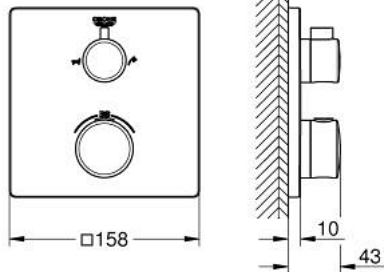

24 080 000 GROHTHERM THERMOSTATIC BATH TUB MIXER FOR 2 OUTLETS WITH INTEGRATED SHUT OFF/DIVERTER VALVE

PRODUCT DESCRIPTION

- Tyc: Chrome
- trim set for GROHE Rapido SmartBox (35 600/35 604)
- GROHE TurboStat - compact cartridge with wax thermoelement
- GROHE LongLife finish
- GROHE FastFixation escutcheon with covered shaft sealing and covered fixing
- metal escutcheon, retroactively 6° adjustable
- printed hand shower and bath filler symbol
- GROHE SafeStop safety button at 38°C (calibration required)
- GROHE SafeStop Plus - optional temperature limiter at 43°C or 46°C included
- GROHE AquaDimmer, integrated shut off/diverter valve
- flow performance: outlet B = 27 l/min, outlet C = 30 l/min
- without roughing-in set 35 600/35 604 (please order separately)

24 080 000 GROHTHERM THERMOSTATIC BATH TUB MIXER FOR 2 OUTLETS WITH INTEGRATED SHUT OFF/DIVERTER VALVE

SPARE PARTS

- 1: Temperature control handle (Spare part-nr. 49082000)
 - 2: Mounting plate (Spare part-nr. 49080000)
 - 3: Escutcheon (Spare part-nr. 49079000)
 - 4: Handle for shut-off valve (Spare part-nr. 49081000)
 - 5: Aquadimmer (Spare part-nr. 49084000)
 - 6: Thermostatic compact cartridge 3/4" (Spare part-nr. 49028000)
 - 7: Non-return valve (Spare part-nr. 49085000)
 - 8: Seal (Spare part-nr. 48360000)
 - 9: GROHE TurboStat cartridge 3/4" (Spare part-nr. 49003000)*
 - 10: Socket spanner (Spare part-nr. 49059000)*
 - 11: Service stops (Spare part-nr. 1405300M)*
 - 12: Universal extension set 2-handle thermostats, 25 mm (Spare part-nr. 14058000)*
 - 13: Backflow protection combination (EN1717) (Spare part-nr. 14055000)*
- * Optional accessories