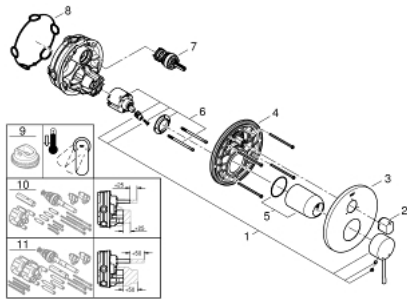

24 092 AL1 ESSENCE SINGLE-LEVER MIXER WITH 3-WAY DIVERTER

PRODUCT DESCRIPTION

- Colour: brushed hard graphite
- trim set for GROHE Rapido SmartBox (35 600/35 604)
- GROHE SilkMove 46 mm ceramic cartridge
- GROHE LongLife finish
- GROHE FastFixation escutcheon with covered shaft sealing and covered fixing
- metal escutcheon, retroactively 6° adjustable
- metal lever
- 3-way diverter
- without roughing-in set 35 600/35 604 (please order separately)
- flow performance: outlet A = 27 l/min outlet B = 27 l/min outlet C = 27 l/min

24 092 AL1 ESSENCE SINGLE-LEVER MIXER WITH 3-WAY DIVERTER

SPARE PARTS

- 1: Lever (Spare part-nr. 46915AL0)
 - 2: Diverter knob, round (Spare part-nr. 48447AL0)
 - 3: Escutcheon (Spare part-nr. 49108AL0)
 - 4: Mounting plate (Spare part-nr. 49094000)
 - 5: Cap (Spare part-nr. 02693AL0)
 - 6: Cartridge (Spare part-nr. 46048000)
 - 7: Diverter (Spare part-nr. 48448000)
 - 8: Seal (Spare part-nr. 48360000)
 - 9: Temperature limiter (Spare part-nr. 46308000)*
 - 10: Universal extension set single-lever mixers, 25 mm (Spare part-nr. 14056000)*
 - 11: Universal extension set single-lever mixers, 50 mm (Spare part-nr. 14057000)*
- * Optional accessories