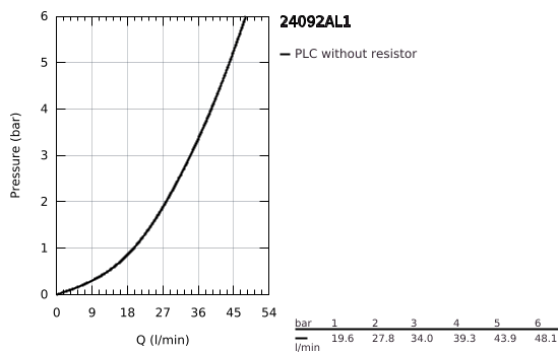

24 092 AL1 ESSENCE SINGLE-LEVER MIXER WITH 3-WAY DIVERTER

PRODUCT DESCRIPTION

- Colour: brushed hard graphite
- trim set for GROHE Rapido SmartBox (35 600/35 604)
- GROHE SilkMove 46 mm ceramic cartridge
- GROHE LongLife finish
- GROHE FastFixation escutcheon with covered shaft sealing and covered fixing
- metal escutcheon, retroactively 6° adjustable
- metal lever
- 3-way diverter
- without roughing-in set 35 600/35 604 (please order separately)
- flow performance: outlet A = 27 l/min outlet B = 27 l/min outlet C = 27 l/min

24 092 AL1 ESSENCE SINGLE-LEVER MIXER WITH 3-WAY DIVERTER

SPARE PARTS

- 1: Lever (Spare part-nr. 46915AL0)
 - 2: Diverter knob, round (Spare part-nr. 48447AL0)
 - 3: Escutcheon (Spare part-nr. 49108AL0)
 - 4: Mounting plate (Spare part-nr. 49094000)
 - 5: Cap (Spare part-nr. 02693AL0)
 - 6: Cartridge (Spare part-nr. 46048000)
 - 7: Diverter (Spare part-nr. 48448000)
 - 8: Seal (Spare part-nr. 48360000)
 - 9: Temperature limiter (Spare part-nr. 46308000)*
 - 10: Universal extension set single-lever mixers, 25 mm (Spare part-nr. 14056000)*
 - 11: Universal extension set single-lever mixers, 50 mm (Spare part-nr. 14057000)*
- * Optional accessories