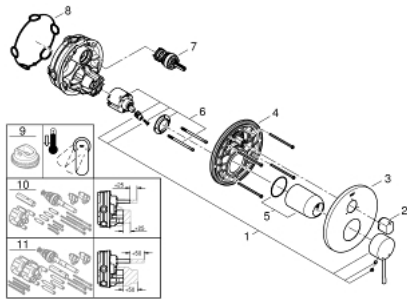

## 24 092 AL1 ESSENCE SINGLE-LEVER MIXER WITH 3-WAY DIVERTER

### PRODUCT DESCRIPTION

- Tyc: brushed hard graphite
- trim set for GROHE Rapido SmartBox (35 600/35 604)
- GROHE SilkMove 46 mm ceramic cartridge
- GROHE LongLife finish
- GROHE FastFixation escutcheon with covered shaft sealing and covered fixing
- metal escutcheon, retroactively 6° adjustable
- metal lever
- 3-way diverter
- without roughing-in set 35 600/35 604 (please order separately)
- flow performance: outlet A = 27 l/min, outlet B = 27 l/min, outlet C = 27 l/min

### SPARE PARTS

- 1: Lever (Spare part-nr. 46915AL0)
  - 2: Diverter knob, round (Spare part-nr. 48447AL0)
  - 3: Escutcheon (Spare part-nr. 49108AL0)
  - 4: Mounting plate (Spare part-nr. 49094000)
  - 5: Cap (Spare part-nr. 02693AL0)
  - 6: Cartridge (Spare part-nr. 46048000)
  - 7: Diverter (Spare part-nr. 48448000)
  - 8: Seal (Spare part-nr. 48360000)
  - 9: Temperature limiter (Spare part-nr. 46308000)\*
  - 10: Universal extension set single-lever mixers, 25 mm (Spare part-nr. 1405600)\*
  - 11: Universal extension set single-lever mixers, 50 mm (Spare part-nr. 1405700)\*
- \* Optional accessories