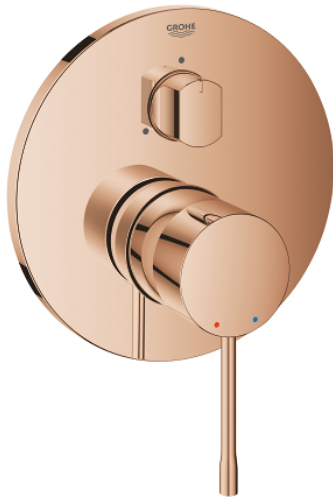

24 092 DA1 ESSENCE SINGLE-LEVER MIXER WITH 3-WAY DIVERTER

PRODUCT DESCRIPTION

- Colour: warm sunset
- trim set for GROHE Rapido SmartBox (35 600/35 604)
- GROHE SilkMove 46 mm ceramic cartridge
- GROHE LongLife finish
- GROHE FastFixation escutcheon with covered shaft sealing and covered fixing
- metal escutcheon, retroactively 6° adjustable
- metal lever
- 3-way diverter
- without roughing-in set 35 600/35 604 (please order separately)
- flow performance: outlet A = 27 l/min outlet B = 27 l/min outlet C = 27 l/min